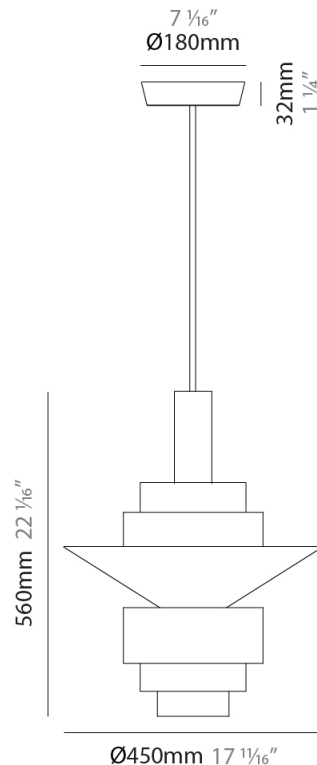

PROJECT	
TYPE	
SPECIFIER	
QUANTITY	
DATE	

REFLECTIONS SUSPENSION

D51050-

base number   Finish
Options

1. To build a product code in our configurator select the specify button on the base model # product page
2. To build a manual product code on this datasheet choose from the options listed below in blue font and add the suffix to the base model #

GENERAL

Series: Reflections
Brand: Fambuena
Division: Design
Mounting Type: Suspension
Mounting Location: Ceiling
Subcategory: Pendant

PHYSICAL

Shape: Abstract
Diameter (mm): 450
Diameter (in): 17 ¹¹/₁₆
Height (mm): 560
Height (in): 22 ¹/₁₆
Light Distribution: Direct
Fixture Finish: [BRA](#) / [PWT](#) / [WHI](#)
Fixture Material: Brass and Natural Ash Wood
Cable Details: Cable length 2000mm / 79

ELECTRICAL

Lamp Type: LED
Total Output Wattage (W): 34
Dimming: Non-Dimmable
Driver Included: Yes
Driver Location: Integrated
Driver Type: Constant Current - 120Vac
Driver Class: Class 2
Input Voltage (V): 120 - 277
Constant Current (MA): 500
Upon Request: 0-10Vdc dimming / Phase dimming 120Vac / Non-dimming 120/277Vac

LED

Number of LEDs: 2
Color Temperature (°K): 2700
Nominal Lumen (lm): 3100
CRI: >80 CRI
Lamp Life (hrs): 50000

OPTICAL

RATINGS AND CERTIFICATIONS

Certified By: Certified for North American Standards
IP rating: IP20