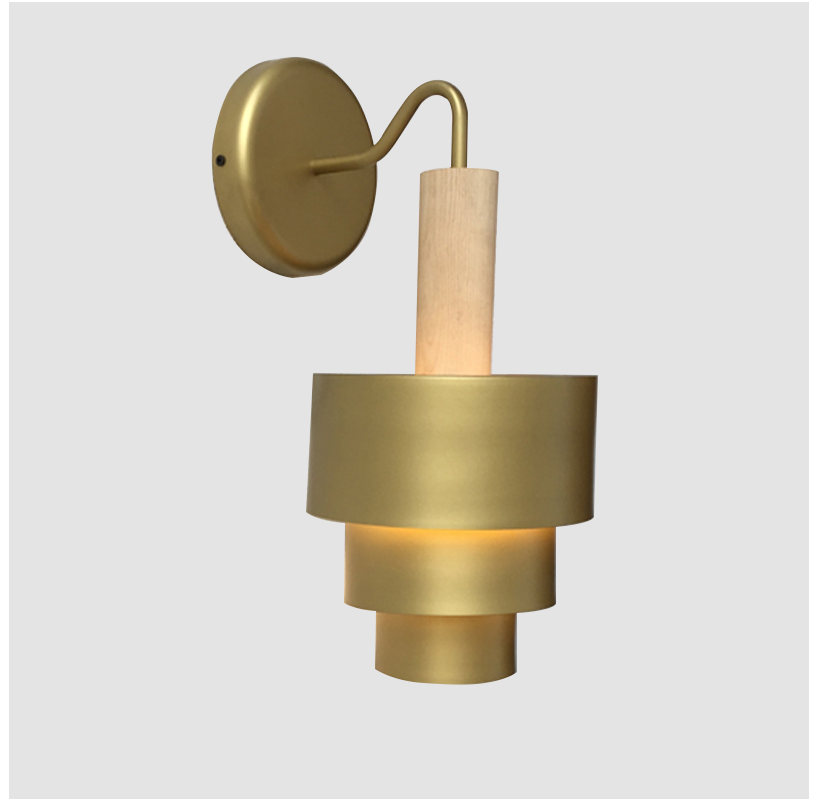

REFLECTIONS SURFACE

D53036-

base number   Finish
Options

PROJECT	_____
TYPE	_____
SPECIFIER	_____
QUANTITY	_____
DATE	_____

1. To build a product code in our configurator select the specify button on the base model # product page
2. To build a manual product code on this datasheet choose from the options listed below in blue font and add the suffix to the base model #

GENERAL

Series: Reflections
Partner: Fambuena
Division: Design
Installation: Surface
Product Type: Wall Surface
Mounting Location: Wall

PHYSICAL

Shape: Abstract
Diameter (mm): 200
Diameter (in): 7 7/8
Height (mm): 360
Depth (mm): 290
Height (in): 14 3/16
Fixture Finish: [BRA](#) / [PWT](#) / [WHI](#)
Fixture Material: Brass and Natural Ash Wood
Primary Material: Wood

ELECTRICAL

Lamp Type: LED
Input Wattage (W): 12
Dimming: Electronic Low Voltage Dimming
Input Voltage (V): 120Vac Direct Line

LED

Color Temperature (°K): 2700
Max. Delivered Lumen (lm): 1550
CRI: >80 CRI
Lamp Life (hrs): 50000

OPTICAL

RATINGS AND CERTIFICATIONS

Certified By: Certified for North American Standards
IP rating: IP20