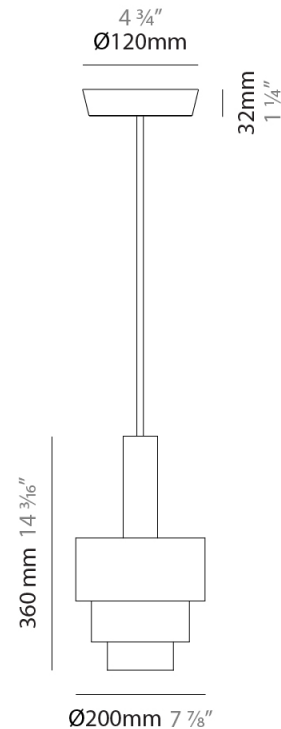

PROJECT	
TYPE	
SPECIFIER	
QUANTITY	
DATE	

REFLECTIONS SUSPENSION

D51047-

base number   Finish
Options

1. To build a product code in our configurator select the specify button on the base model # product page
2. To build a manual product code on this datasheet choose from the options listed below in blue font and add the suffix to the base model #

GENERAL

Series: Reflections
Partner: Fambuena
Division: Design
Installation: Suspension
Product Type: Pendant
Mounting Location: Ceiling

PHYSICAL

Shape: Abstract
Diameter (mm): 200
Diameter (in): 7 7/8
Height (mm): 360
Height (in): 14 3/16
Fixture Finish: [BRA](#) / [PWT](#) / [WHI](#)
Fixture Material: Brass and Natural Ash Wood
Primary Material: Wood
Cable Details: Cable length 2000mm / 79"

ELECTRICAL

Lamp Type: LED
Total Output Wattage (W): 17
Dimming: Non-Dimmable
Driver Included: Yes
Driver Location: Integrated
Driver Type: Constant Current - 120Vac
Driver Class: Class 2
Input Voltage (V): 120 - 277
Constant Current (MA): 500
Upon Request: 0-10Vdc dimming / Phase dimming 120Vac / Non-dimming 120/277Vac

LED

Number of LEDs: 1
Color Temperature (°K): 2700
Nominal Lumen (lm): 1550
CRI: >80 CRI
Lamp Life (hrs): 50000

OPTICAL

RATINGS AND CERTIFICATIONS

Certified By: Certified for North American Standards
IP rating: IP20