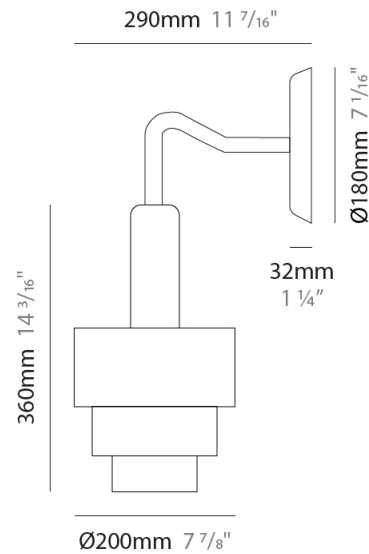

REFLECTIONS SURFACE

D53036-

base number   Finish
Options

PROJECT	_____
TYPE	_____
SPECIFIER	_____
QUANTITY	_____
DATE	_____

1. To build a product code in our configurator select the specify button on the base model # product page
2. To build a manual product code on this datasheet choose from the options listed below in blue font and add the suffix to the base model #

GENERAL

Series: Reflections
Partner: Fambuena
Division: Design
Installation: Surface
Product Type: Wall Surface
Mounting Location: Wall

PHYSICAL

Shape: Abstract
Diameter (mm): 200
Diameter (in): 7 7/8
Height (mm): 360
Depth (mm): 290
Height (in): 14 3/16
Fixture Finish: [BRA](#) / [PWT](#) / [WHI](#)
Fixture Material: Brass and Natural Ash Wood
Primary Material: Wood

ELECTRICAL

Lamp Type: LED
Input Wattage (W): 12
Dimming: Electronic Low Voltage Dimming
Input Voltage (V): 120Vac Direct Line

LED

Color Temperature (°K): 2700
Max. Delivered Lumen (lm): 1550
CRI: >80 CRI
Lamp Life (hrs): 50000

OPTICAL

RATINGS AND CERTIFICATIONS

Certified By: Certified for North American Standards
IP rating: IP20