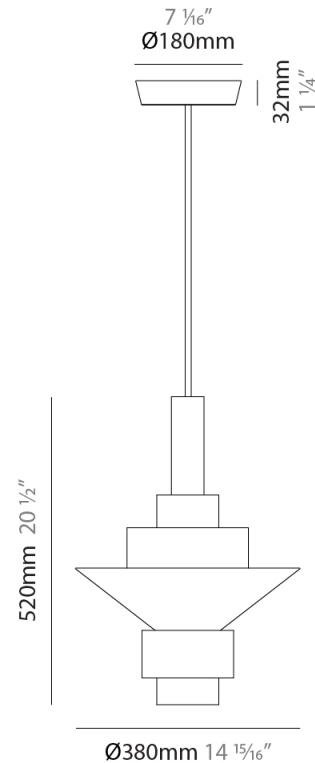

REFLECTIONS SUSPENSION

D51049-

base number   Finish
Options

1. To build a product code in our configurator select the specify button on the base model # product page
2. To build a manual product code on this datasheet choose from the options listed below in blue font and add the suffix to the base model #

GENERAL

Series: Reflections
Partner: Fambuena
Division: Design
Installation: Suspension
Product Type: Pendant
Mounting Location: Ceiling

PHYSICAL

Shape: Abstract
Diameter (mm): 380
Diameter (in): 14 ¹⁵/₁₆
Height (mm): 520
Height (in): 20 ¹/₂
Fixture Finish: [BRA](#) / [PWT](#) / [WHI](#)
Fixture Material: Brass and Natural Ash Wood
Primary Material: Wood
Cable Details: Cable length 2000mm / 79"

ELECTRICAL

Lamp Type: LED
Total Output Wattage (W): 34
Dimming: Non-Dimmable
Driver Included: Yes
Driver Location: Integrated
Driver Type: Constant Current - 120Vac
Driver Class: Class 2
Input Voltage (V): 120 - 277
Constant Current (MA): 500
Upon Request: 0-10Vdc dimming / Phase dimming 120Vac / Non-dimming 120/277Vac

LED

Number of LEDs: 2
Color Temperature (°K): 2700
Nominal Lumen (lm): 3100
CRI: >80 CRI
Lamp Life (hrs): 50000

OPTICAL

RATINGS AND CERTIFICATIONS

Certified By: Certified for North American Standards
IP rating: IP20

PROJECT	_____
TYPE	_____
SPECIFIER	_____
QUANTITY	_____
DATE	_____