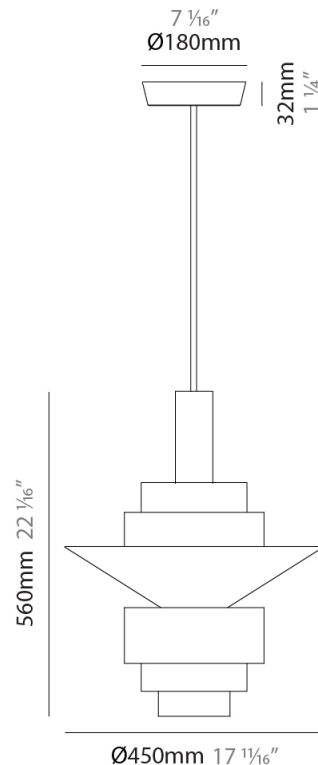

PROJECT	_____
TYPE	_____
SPECIFIER	_____
QUANTITY	_____
DATE	_____

REFLECTIONS SUSPENSION

D51050-

base number   Finish
Options

1. To build a product code in our configurator select the specify button on the base model # product page
2. To build a manual product code on this datasheet choose from the options listed below in blue font and add the suffix to the base model #

GENERAL

Series: Reflections
Brand: Fambuena
Division: Design
Mounting Type: Suspension
Mounting Location: Ceiling
Subcategory: Pendant

PHYSICAL

Shape: Abstract
Diameter (mm): 450
Diameter (in): 17 11/16
Height (mm): 560
Height (in): 22 1/16
Light Distribution: Direct
Fixture Finish: [BRA](#) / [PWT](#) / [WHI](#)
Fixture Material: Brass and Natural Ash Wood
Cable Details: Cable length 2000mm / 79

ELECTRICAL

Lamp Type: LED
Total Output Wattage (W): 34
Dimming: Non-Dimmable
Driver Included: Yes
Driver Location: Integrated
Driver Type: Constant Current - 120Vac
Driver Class: Class 2
Input Voltage (V): 120 - 277
Constant Current (MA): 500
Upon Request: 0-10Vdc dimming / Phase dimming 120Vac / Non-dimming 120/277Vac

LED

Number of LEDs: 2
Color Temperature (°K): 2700
Nominal Lumen (lm): 3100
CRI: >80 CRI
Lamp Life (hrs): 50000

OPTICAL

RATINGS AND CERTIFICATIONS

Certified By: Certified for North American Standards
IP rating: IP20