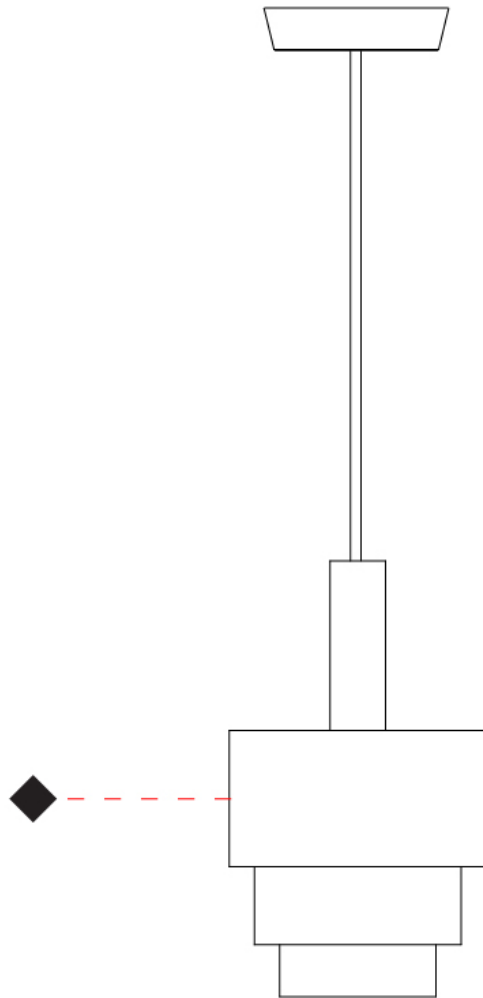

REFLECTIONS SUSPENSION

D51048-

PROJECT

TYPE

SPECIFIER

QUANTITY

DATE