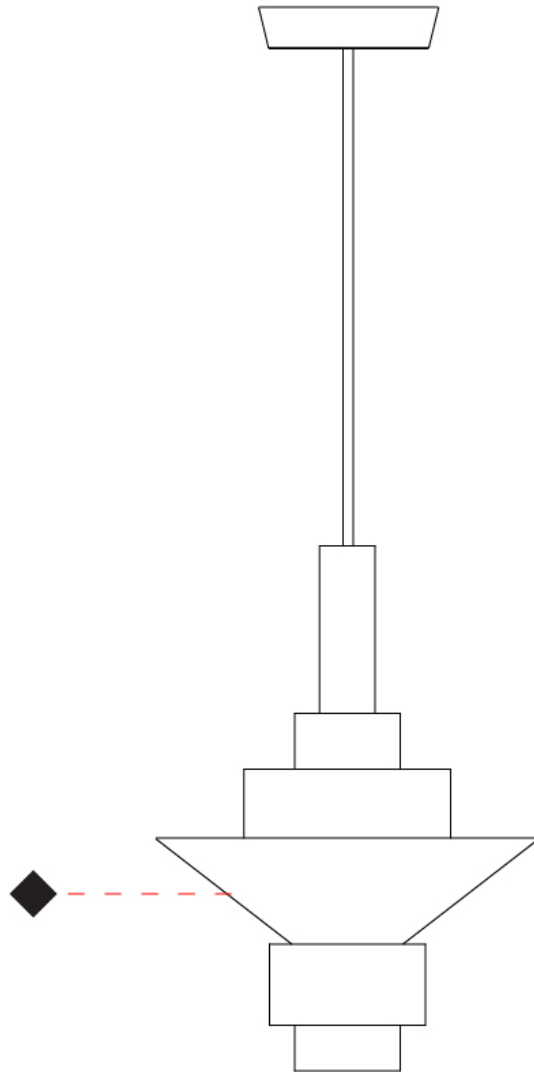

D51049-

PROJECT	_____
TYPE	_____
SPECIFIER	_____
QUANTITY	_____
DATE	_____