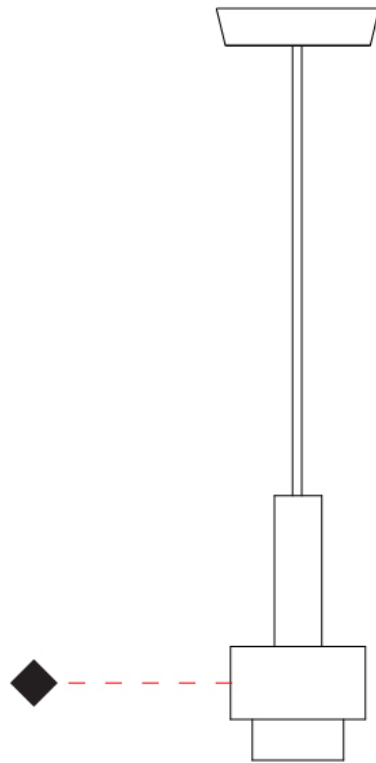

REFLECTIONS SUSPENSION

D51045-

PROJECT _____

TYPE _____

SPECIFIER _____

QUANTITY _____

DATE _____