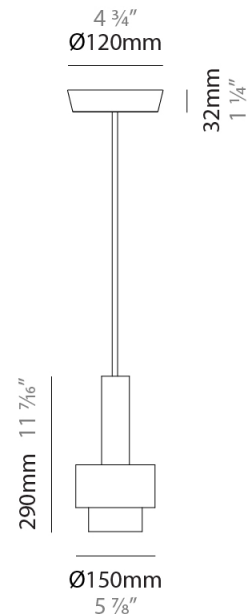

REFLECTIONS SUSPENSION

D51045-

base number   Finish
Options

1. To build a product code in our configurator select the specify button on the base model # product page
2. To build a manual product code on this datasheet choose from the options listed below in blue font and add the suffix to the base model #

GENERAL

Series: Reflections
Brand: Fambuena
Division: Design
Mounting Type: Suspension
Mounting Location: Ceiling
Subcategory: Pendant

PHYSICAL

Shape: Abstract
Diameter (mm): 150
Diameter (in): 5 7/8
Height (mm): 290
Height (in): 11 7/16
Light Distribution: Direct
Fixture Finish: [BRA](#) / [PWT](#) / [WHI](#)
Fixture Material: Brass and Natural Ash Wood
Cable Details: Cable length 2000mm / 79"

ELECTRICAL

Lamp Type: LED
Total Output Wattage (W): 17
Dimming: Non-Dimmable
Driver Included: Yes
Driver Location: Integrated
Driver Type: Constant Current - 120Vac
Driver Class: Class 2
Input Voltage (V): 120 - 277
Constant Current (MA): 500
Upon Request: 0-10Vdc dimming / Phase dimming 120Vac / Non-dimming 120/277Vac

LED

Number of LEDs: 1
Color Temperature (°K): 2700
Nominal Lumen (lm): 1550
CRI: >80 CRI
Lamp Life (hrs): 50000

OPTICAL

RATINGS AND CERTIFICATIONS

Certified By: Certified for North American Standards
IP rating: IP20