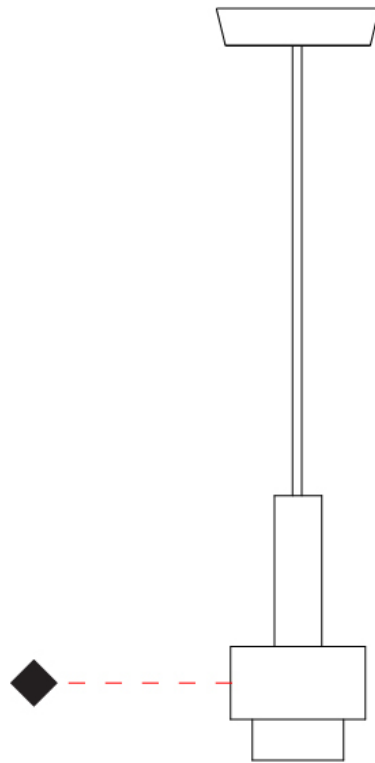

REFLECTIONS SUSPENSION

D51045-

PROJECT

TYPE

SPECIFIER

QUANTITY

DATE