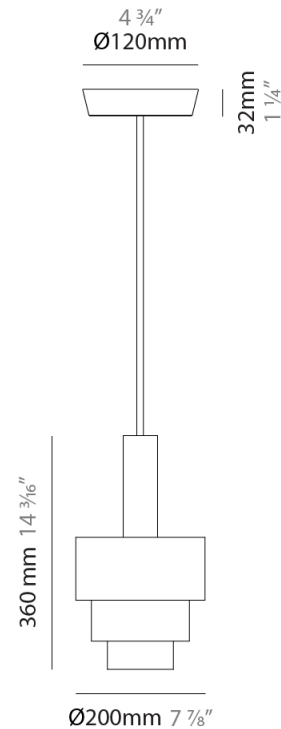

REFLECTIONS SUSPENSION

D51047-

base number   Finish
Options

1. To build a product code in our configurator select the specify button on the base model # product page
2. To build a manual product code on this datasheet choose from the options listed below in blue font and add the suffix to the base model #

GENERAL

Series: Reflections
Brand: Fambuena
Division: Design
Mounting Type: Suspension
Mounting Location: Ceiling
Subcategory: Pendant

PHYSICAL

Shape: Abstract
Diameter (mm): 200
Diameter (in): 7 7/8
Height (mm): 360
Height (in): 14 3/16
Light Distribution: Direct
Fixture Finish: [BRA](#) / [PWT](#) / [WHI](#)
Fixture Material: Brass and Natural Ash Wood
Cable Details: Cable length 2000mm / 79"

ELECTRICAL

Lamp Type: LED
Total Output Wattage (W): 17
Dimming: Non-Dimmable
Driver Included: Yes
Driver Location: Integrated
Driver Type: Constant Current - 120Vac
Driver Class: Class 2
Input Voltage (V): 120 - 277
Constant Current (MA): 500
Upon Request: 0-10Vdc dimming / Phase dimming 120Vac / Non-dimming 120/277Vac

LED

Number of LEDs: 1
Color Temperature (°K): 2700
Nominal Lumen (lm): 1550
CRI: >80 CRI
Lamp Life (hrs): 50000

OPTICAL

RATINGS AND CERTIFICATIONS

Certified By: Certified for North American Standards
IP rating: IP20