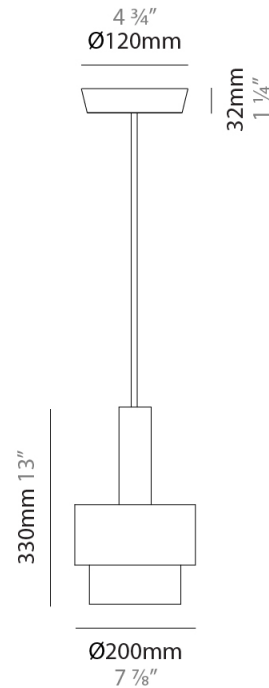

PROJECT
TYPE
SPECIFIER
QUANTITY
DATE

REFLECTIONS SUSPENSION

D51046-

base number   Finish
Options

1. To build a product code in our configurator select the specify button on the base model # product page
2. To build a manual product code on this datasheet choose from the options listed below in blue font and add the suffix to the base model #

GENERAL

Series: Reflections
Brand: Fambuena
Division: Design
Mounting Type: Suspension
Mounting Location: Ceiling
Subcategory: Pendant

PHYSICAL

Shape: Abstract
Diameter (mm): 200
Diameter (in): 7 7/8
Height (mm): 330
Height (in): 13
Light Distribution: Direct
Fixture Finish: [BRA](#) / [PWT](#) / [WHI](#)
Fixture Material: Brass and Natural Ash Wood
Cable Details: Cable length 2000mm / 79"

ELECTRICAL

Lamp Type: LED
Total Output Wattage (W): 17
Dimming: Non-Dimmable
Driver Included: Yes
Driver Location: Integrated
Driver Type: Constant Current - 120Vac
Driver Class: Class 2
Input Voltage (V): 120 - 277
Constant Current (MA): 500
Upon Request: 0-10Vdc dimming / Phase dimming / Non-dimming
120/277Vac

LED

Number of LEDs: 1
Color Temperature (°K): 2700
Nominal Lumen (lm): 1550
CRI: >80 CRI
Lamp Life (hrs): 50000

OPTICAL

RATINGS AND CERTIFICATIONS

Certified By: Certified for North American Standards
IP rating: IP20