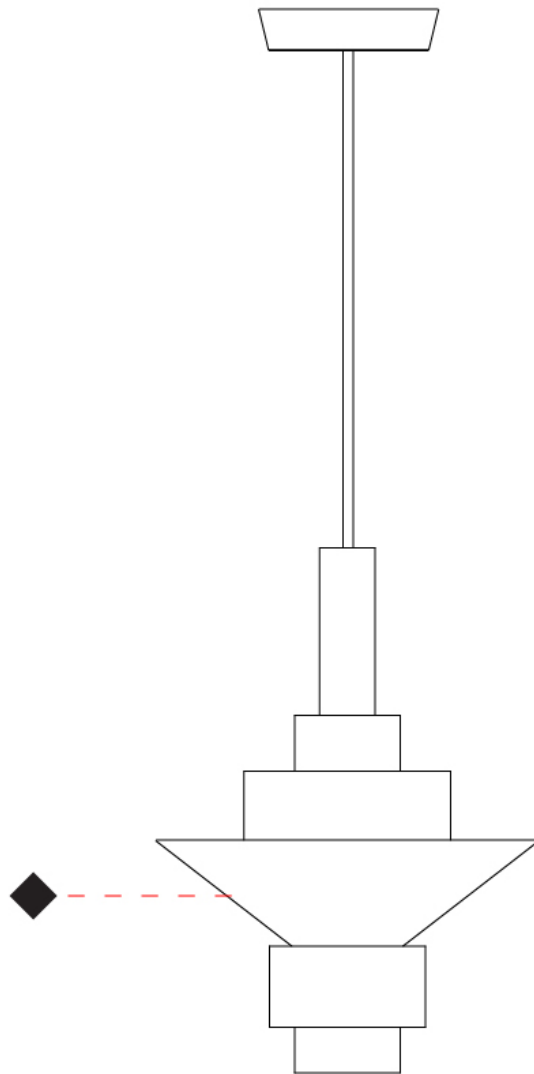

REFLECTIONS SUSPENSION

D51049-

PROJECT	_____
TYPE	_____
SPECIFIER	_____
QUANTITY	_____
DATE	_____