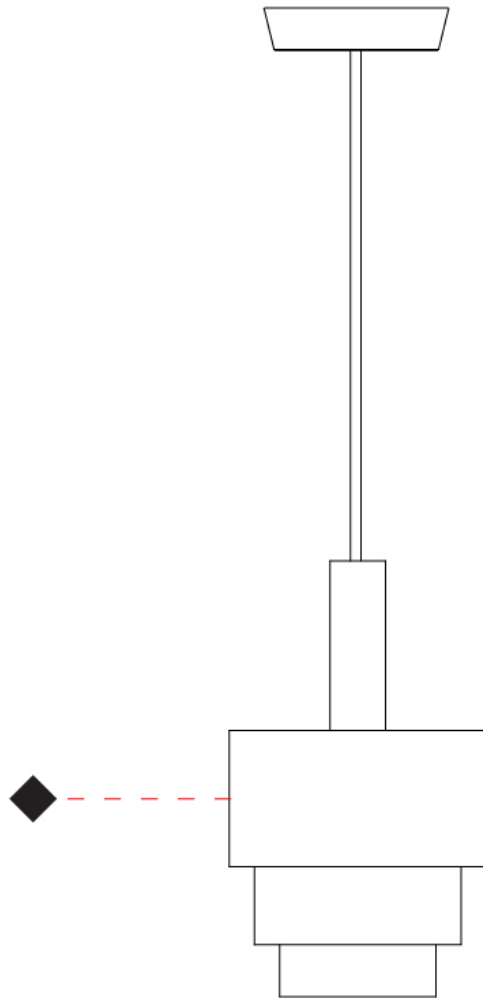

REFLECTIONS SUSPENSION

D51048-

PROJECT	_____
TYPE	_____
SPECIFIER	_____
QUANTITY	_____
DATE	_____