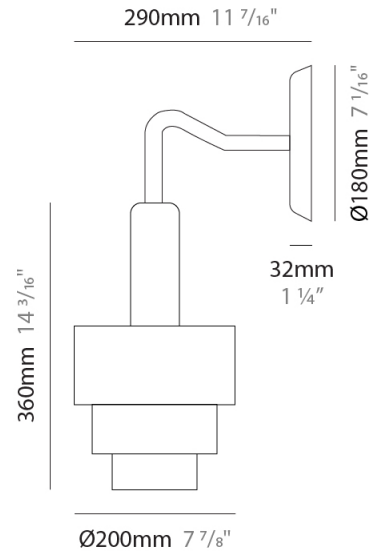

REFLECTIONS SURFACE

D53036-

base number   Finish
Options

PROJECT	_____
TYPE	_____
SPECIFIER	_____
QUANTITY	_____
DATE	_____

1. To build a product code in our configurator select the specify button on the base model # product page
2. To build a manual product code on this datasheet choose from the options listed below in blue font and add the suffix to the base model #

GENERAL

Series: Reflections
Brand: Fambuena
Division: Design
Mounting Type: Surface
Mounting Location: Wall
Subcategory: Ambient

PHYSICAL

Shape: Abstract
Diameter (mm): 200
Diameter (in): 7 7/8
Height (mm): 360
Depth (mm): 290
Height (in): 14 3/16
Light Distribution: Direct
Fixture Finish: [BRA](#) / [PWT](#) / [WHI](#)
Fixture Material: Brass and Natural Ash Wood

ELECTRICAL

Lamp Type: LED
Input Wattage (W): 12
Dimming: Electronic Low Voltage Dimming
Input Voltage (V): 120Vac Direct Line

LED

Color Temperature (°K): 2700
Max. Delivered Lumen (lm): 1550
CRI: >80 CRI
Lamp Life (hrs): 50000

OPTICAL

RATINGS AND CERTIFICATIONS

Certified By: Certified for North American Standards
IP rating: IP20