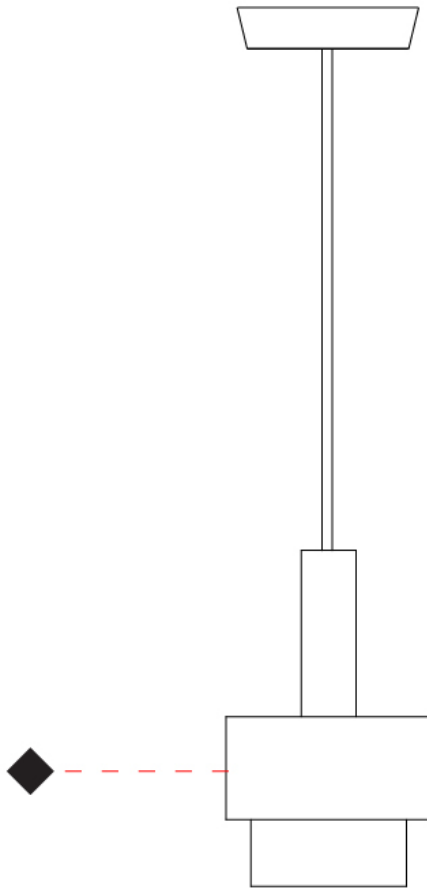

REFLECTIONS SUSPENSION

D51046-

PROJECT _____

TYPE _____

SPECIFIER _____

QUANTITY _____

DATE _____

D