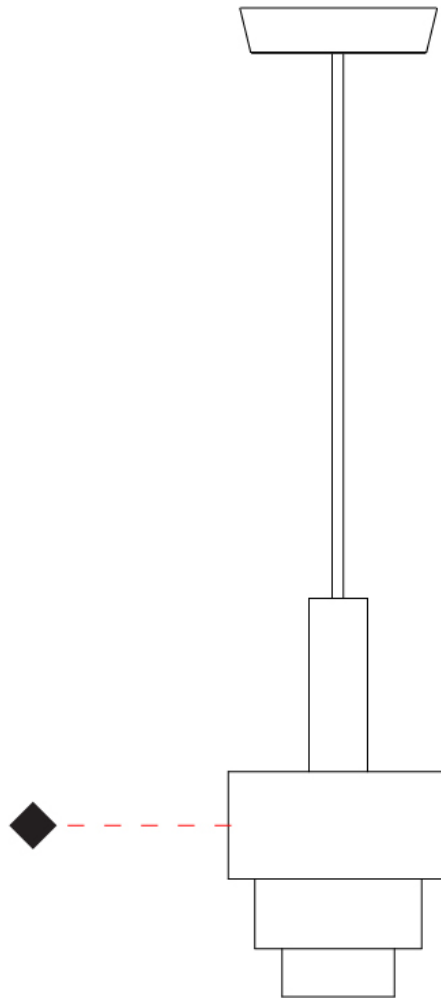

REFLECTIONS SUSPENSION

D51047-

PROJECT _____

TYPE _____

SPECIFIER _____

QUANTITY _____

DATE _____