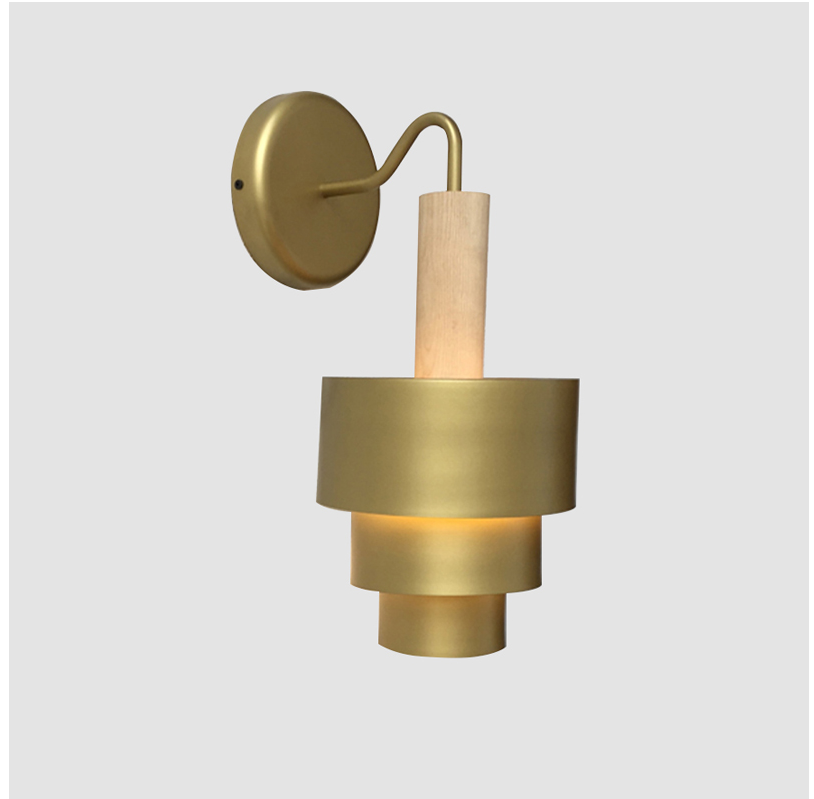

REFLECTIONS SURFACE

D53036-

base number   Finish
Options

PROJECT	_____
TYPE	_____
SPECIFIER	_____
QUANTITY	_____
DATE	_____

1. To build a product code in our configurator select the specify button on the base model # product page
2. To build a manual product code on this datasheet choose from the options listed below in blue font and add the suffix to the base model #

GENERAL

Series: Reflections
Brand: Fambuena
Division: Design
Mounting Type: Surface
Mounting Location: Wall
Subcategory: Ambient

PHYSICAL

Shape: Abstract
Diameter (mm): 200
Diameter (in): 7 7/8
Height (mm): 360
Depth (mm): 290
Height (in): 14 3/16
Light Distribution: Direct
Fixture Finish: [BRA](#) / [PWT](#) / [WHI](#)
Fixture Material: Brass and Natural Ash Wood

ELECTRICAL

Lamp Type: LED
Input Wattage (W): 12
Dimming: Electronic Low Voltage Dimming
Input Voltage (V): 120Vac Direct Line

LED

Color Temperature (°K): 2700
Max. Delivered Lumen (lm): 1550
CRI: >80 CRI
Lamp Life (hrs): 50000

OPTICAL

RATINGS AND CERTIFICATIONS

Certified By: Certified for North American Standards
IP rating: IP20