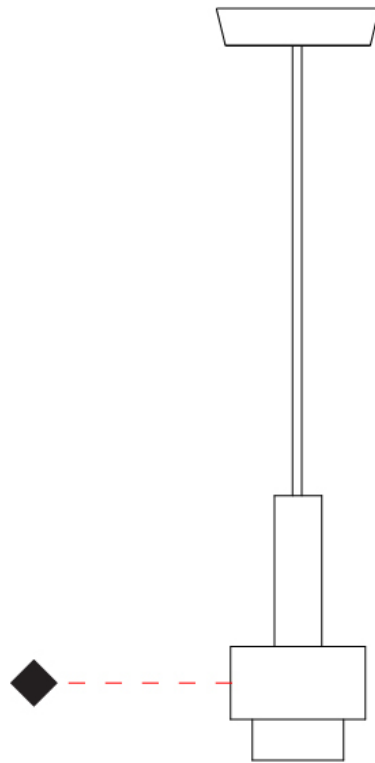

REFLECTIONS SUSPENSION

D51045-

PROJECT

TYPE

SPECIFIER

QUANTITY

DATE

D