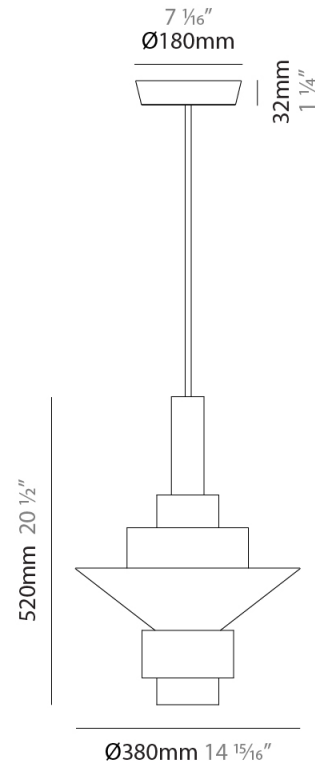

PROJECT	_____
TYPE	_____
SPECIFIER	_____
QUANTITY	_____
DATE	_____

REFLECTIONS SUSPENSION

D51049-

base number   Finish
Options

1. To build a product code in our configurator select the specify button on the base model # product page
2. To build a manual product code on this datasheet choose from the options listed below in blue font and add the suffix to the base model #

GENERAL

Series: Reflections
Brand: Fambuena
Division: Design
Mounting Type: Suspension
Mounting Location: Ceiling
Subcategory: Pendant

PHYSICAL

Shape: Abstract
Diameter (mm): 380
Diameter (in): 14 ¹⁵/₁₆
Height (mm): 520
Height (in): 20 ¹/₂
Light Distribution: Direct
Fixture Finish: [BRA](#) / [PWT](#) / [WHI](#)
Fixture Material: Brass and Natural Ash Wood
Cable Details: Cable length 2000mm / 79"

ELECTRICAL

Lamp Type: LED
Total Output Wattage (W): 34
Dimming: Non-Dimmable
Driver Included: Yes
Driver Location: Integrated
Driver Type: Constant Current - 120Vac
Driver Class: Class 2
Input Voltage (V): 120 - 277
Constant Current (MA): 500
Upon Request: 0-10Vdc dimming / Phase dimming 120Vac / Non-dimming 120/277Vac

LED

Number of LEDs: 2
Color Temperature (°K): 2700
Nominal Lumen (lm): 3100
CRI: >80 CRI
Lamp Life (hrs): 50000

OPTICAL

RATINGS AND CERTIFICATIONS

Certified By: Certified for North American Standards
IP rating: IP20