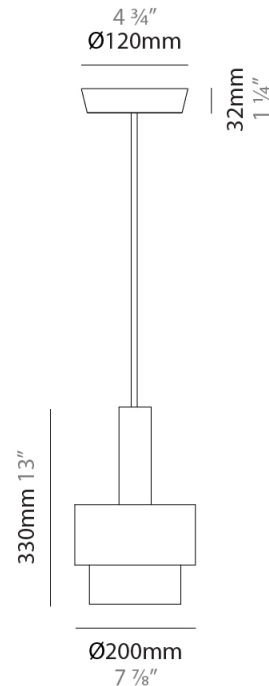

PROJECT
TYPE
SPECIFIER
QUANTITY
DATE

REFLECTIONS SUSPENSION

D51046-

base number   Finish
Options

1. To build a product code in our configurator select the specify button on the base model # product page
2. To build a manual product code on this datasheet choose from the options listed below in blue font and add the suffix to the base model #

GENERAL

Series: Reflections
Brand: Fambuena
Division: Design
Mounting Type: Suspension
Mounting Location: Ceiling
Subcategory: Pendant

PHYSICAL

Shape: Abstract
Diameter (mm): 200
Diameter (in): 7 7/8
Height (mm): 330
Height (in): 13
Light Distribution: Direct
Fixture Finish: [BRA](#) / [PWT](#) / [WHI](#)
Fixture Material: Brass and Natural Ash Wood
Cable Details: Cable length 2000mm / 79"

ELECTRICAL

Lamp Type: LED
Total Output Wattage (W): 17
Dimming: Non-Dimmable
Driver Included: Yes
Driver Location: Integrated
Driver Type: Constant Current - 120Vac
Driver Class: Class 2
Input Voltage (V): 120 - 277
Constant Current (MA): 500
Upon Request: 0-10Vdc dimming / Phase dimming / Non-dimming
120/277Vac

LED

Number of LEDs: 1
Color Temperature (°K): 2700
Nominal Lumen (lm): 1550
CRI: >80 CRI
Lamp Life (hrs): 50000

OPTICAL

RATINGS AND CERTIFICATIONS

Certified By: Certified for North American Standards
IP rating: IP20