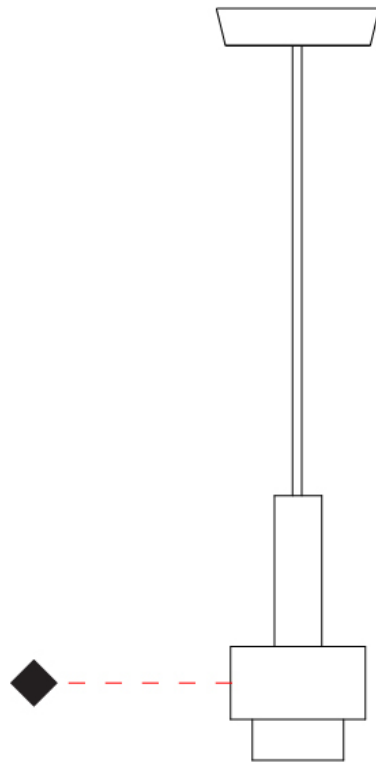

REFLECTIONS SUSPENSION

D51045-

PROJECT _____

TYPE _____

SPECIFIER _____

QUANTITY _____

DATE _____

D