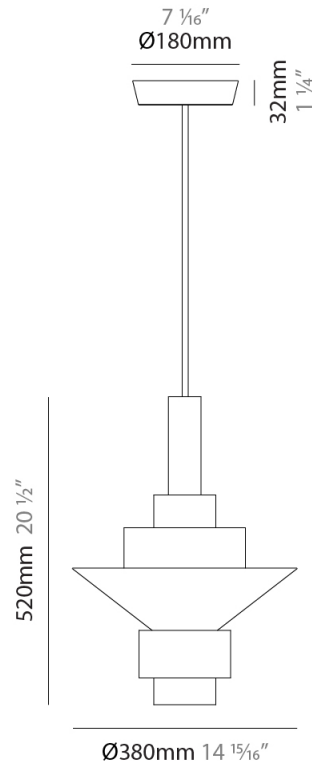

REFLECTIONS SUSPENSION

D51049-

base number   Finish
Options

1. To build a product code in our configurator select the specify button on the base model # product page
2. To build a manual product code on this datasheet choose from the options listed below in blue font and add the suffix to the base model #

GENERAL

Series: Reflections
Partner: Fambuena
Division: Design
Installation: Suspension
Product Type: Pendant
Mounting Location: Ceiling

PHYSICAL

Shape: Abstract
Diameter (mm): 380
Diameter (in): 14 ¹⁵/₁₆
Height (mm): 520
Height (in): 20 ¹/₂
Fixture Finish: [BRA](#) / [PWT](#) / [WHI](#)
Fixture Material: Brass and Natural Ash Wood
Primary Material: Wood
Cable Details: Cable length 2000mm / 79"

ELECTRICAL

Lamp Type: LED
Total Output Wattage (W): 34
Dimming: Non-Dimmable
Driver Included: Yes
Driver Location: Integrated
Driver Type: Constant Current - 120Vac
Driver Class: Class 2
Input Voltage (V): 120 - 277
Constant Current (MA): 500
Upon Request: 0-10Vdc dimming / Phase dimming 120Vac / Non-dimming 120/277Vac

LED

Number of LEDs: 2
Color Temperature (°K): 2700
Nominal Lumen (lm): 3100
CRI: >80 CRI
Lamp Life (hrs): 50000

OPTICAL

RATINGS AND CERTIFICATIONS

Certified By: Certified for North American Standards
IP rating: IP20

PROJECT	_____
TYPE	_____
SPECIFIER	_____
QUANTITY	_____
DATE	_____