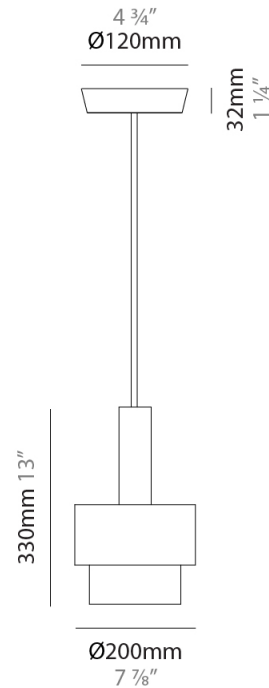

REFLECTIONS SUSPENSION

D51046-

base number   Finish
Options

1. To build a product code in our configurator select the specify button on the base model # product page
2. To build a manual product code on this datasheet choose from the options listed below in blue font and add the suffix to the base model #

GENERAL

Series: Reflections
Partner: Fambuena
Division: Design
Installation: Suspension
Product Type: Pendant
Mounting Location: Ceiling

PHYSICAL

Shape: Abstract
Diameter (mm): 200
Diameter (in): 7 7/8
Height (mm): 330
Height (in): 13
[Fixture Finish: BRA / PWT / WHI](#)
Fixture Material: Brass and Natural Ash Wood
Primary Material: Wood
Cable Details: Cable length 2000mm / 79"

ELECTRICAL

Lamp Type: LED
Total Output Wattage (W): 17
Dimming: Non-Dimmable
Driver Included: Yes
Driver Location: Integrated
Driver Type: Constant Current - 120Vac
Driver Class: Class 2
Input Voltage (V): 120 - 277
Constant Current (MA): 500
Upon Request: 0-10Vdc dimming / Phase dimming / Non-dimming
120/277Vac

LED

Number of LEDs: 1
Color Temperature (°K): 2700
Nominal Lumen (lm): 1550
CRI: >80 CRI
Lamp Life (hrs): 50000

OPTICAL

RATINGS AND CERTIFICATIONS

Certified By: Certified for North American Standards
IP rating: IP20

PROJECT
TYPE
SPECIFIER
QUANTITY
DATE