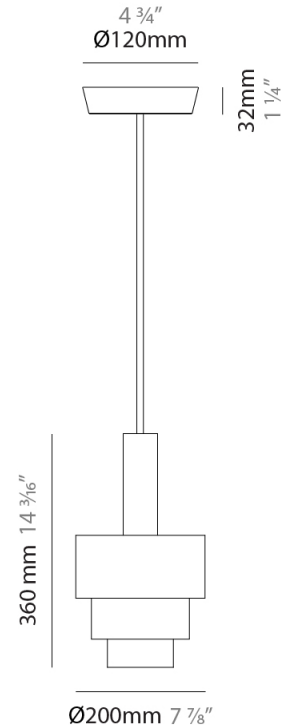

REFLECTIONS SUSPENSION

D51047-

base number   Finish
Options

1. To build a product code in our configurator select the specify button on the base model # product page
2. To build a manual product code on this datasheet choose from the options listed below in blue font and add the suffix to the base model #

GENERAL

Series: Reflections
Partner: Fambuena
Division: Design
Installation: Suspension
Product Type: Pendant
Mounting Location: Ceiling

PHYSICAL

Shape: Abstract
Diameter (mm): 200
Diameter (in): 7 7/8
Height (mm): 360
Height (in): 14 3/16
Fixture Finish: [BRA](#) / [PWT](#) / [WHI](#)
Fixture Material: Brass and Natural Ash Wood
Primary Material: Wood
Cable Details: Cable length 2000mm / 79"

ELECTRICAL

Lamp Type: LED
Total Output Wattage (W): 17
Dimming: Non-Dimmable
Driver Included: Yes
Driver Location: Integrated
Driver Type: Constant Current - 120Vac
Driver Class: Class 2
Input Voltage (V): 120 - 277
Constant Current (mA): 500
Upon Request: 0-10Vdc dimming / Phase dimming 120Vac / Non-dimming 120/277Vac

LED

Number of LEDs: 1
Color Temperature (°K): 2700
Nominal Lumen (lm): 1550
CRI: >80 CRI
Lamp Life (hrs): 50000

OPTICAL

RATINGS AND CERTIFICATIONS

Certified By: Certified for North American Standards
IP rating: IP20

PROJECT	_____
TYPE	_____
SPECIFIER	_____
QUANTITY	_____
DATE	_____