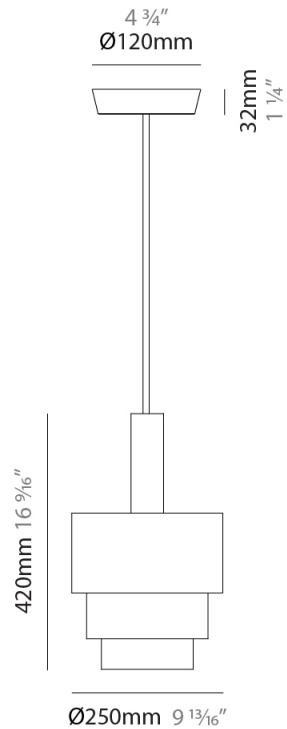

PROJECT	
TYPE	
SPECIFIER	
QUANTITY	
DATE	

REFLECTIONS SUSPENSION

D51048-

base number   Finish
Options

1. To build a product code in our configurator select the specify button on the base model # product page
2. To build a manual product code on this datasheet choose from the options listed below in blue font and add the suffix to the base model #

GENERAL

Series: Reflections
Partner: Fambuena
Division: Design
Installation: Suspension
Product Type: Pendant
Mounting Location: Ceiling

PHYSICAL

Shape: Abstract
Diameter (mm): 250
Diameter (in): 9 ¹³/₁₆
Height (mm): 420
Height (in): 16 ⁹/₁₆
Fixture Finish: [BRA](#) / [PWT](#) / [WHI](#)
Fixture Material: Brass and Natural Ash Wood
Primary Material: Wood
Cable Details: Cable length 2000mm / 79"

ELECTRICAL

Lamp Type: LED
Total Output Wattage (W): 17
Dimming: Non-Dimmable
Driver Included: Yes
Driver Location: Integrated
Driver Type: Constant Current - 120Vac
Driver Class: Class 2
Input Voltage (V): 120 - 277
Constant Current (mA): 500
Upon Request: 0-10Vdc dimming / Phase dimming 120Vac / Non-dimming 120/277Vac

LED

Color Temperature (°K): 2700
Nominal Lumen (lm): 1550
CRI: >80 CRI
Lamp Life (hrs): 50000

OPTICAL

RATINGS AND CERTIFICATIONS

Certified By: Certified for North American Standards
IP rating: IP20