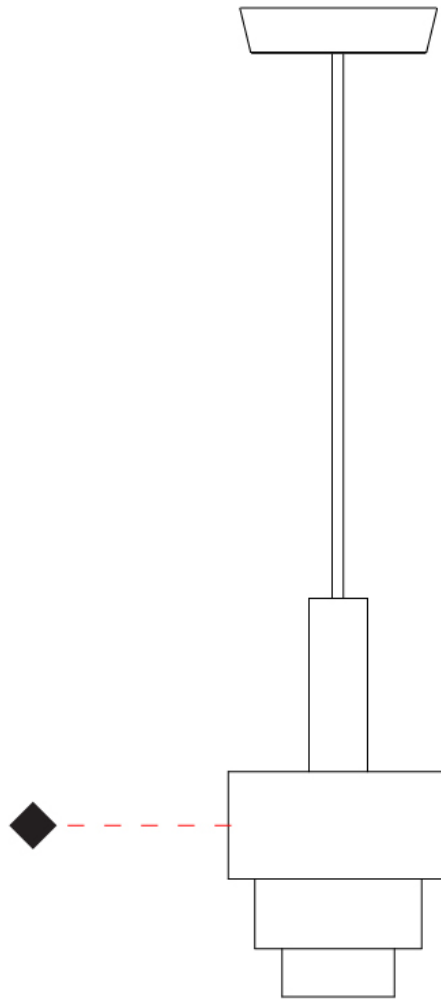

REFLECTIONS SUSPENSION

D51047-

PROJECT _____

TYPE _____

SPECIFIER _____

QUANTITY _____

DATE _____