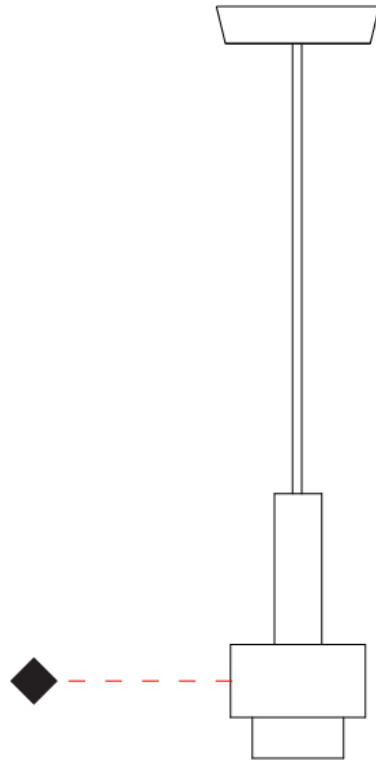

REFLECTIONS SUSPENSION

D51045-

PROJECT

TYPE

SPECIFIER

QUANTITY

DATE

D