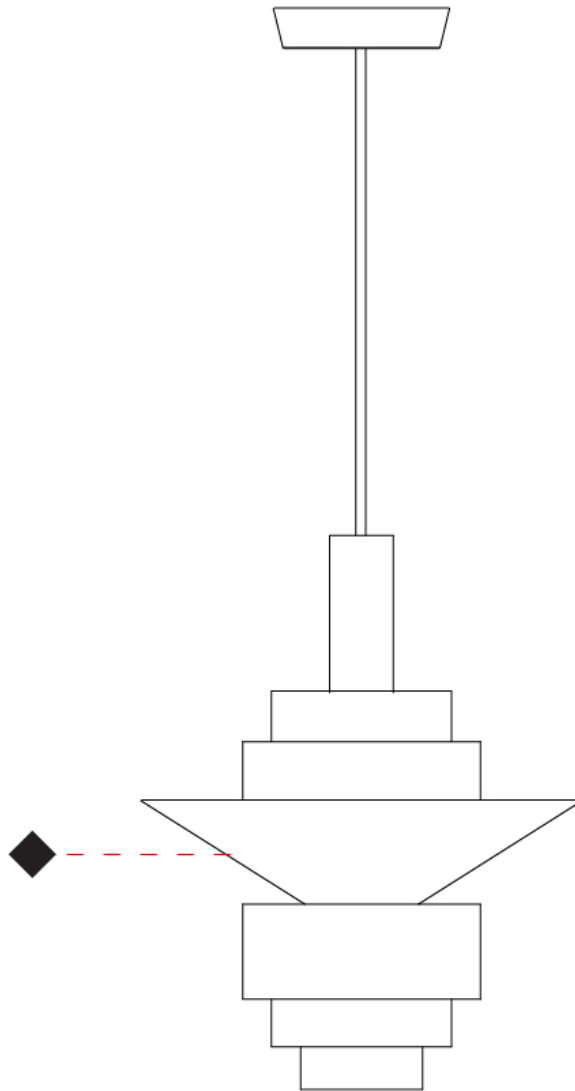

REFLECTIONS SUSPENSION

D51050-

PROJECT _____

TYPE _____

SPECIFIER _____

QUANTITY _____

DATE _____

D