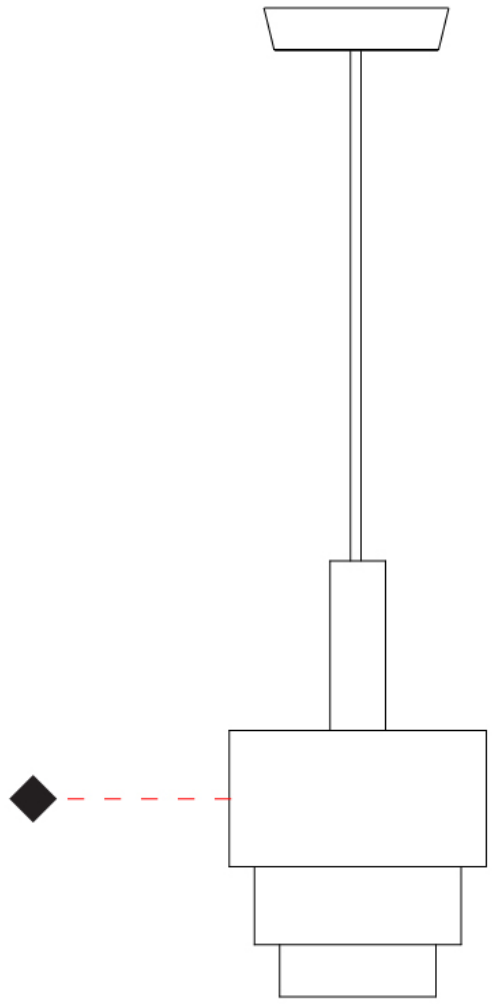

REFLECTIONS SUSPENSION

D51048-

PROJECT	_____
TYPE	_____
SPECIFIER	_____
QUANTITY	_____
DATE	_____