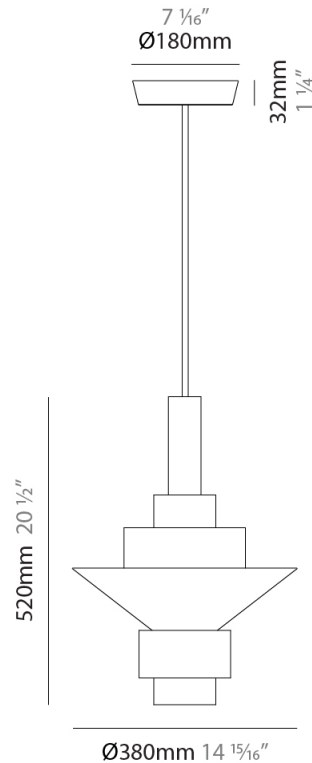

REFLECTIONS SUSPENSION

D51049-

base number   Finish
Options

1. To build a product code in our configurator select the specify button on the base model # product page
2. To build a manual product code on this datasheet choose from the options listed below in blue font and add the suffix to the base model #

GENERAL

Series: Reflections
Partner: Fambuena
Division: Design
Installation: Suspension
Product Type: Pendant
Mounting Location: Ceiling

PHYSICAL

Shape: Abstract
Diameter (mm): 380
Diameter (in): 14 ¹⁵/₁₆
Height (mm): 520
Height (in): 20 ¹/₂
Fixture Finish: [BRA](#) / [PWT](#) / [WHI](#)
Fixture Material: Brass and Natural Ash Wood
Primary Material: Wood
Cable Details: Cable length 2000mm / 79"

ELECTRICAL

Lamp Type: LED
Total Output Wattage (W): 34
Dimming: Non-Dimmable
Driver Included: Yes
Driver Location: Integrated
Driver Type: Constant Current - 120Vac
Driver Class: Class 2
Input Voltage (V): 120 - 277
Constant Current (MA): 500
Upon Request: 0-10Vdc dimming / Phase dimming 120Vac / Non-dimming 120/277Vac

LED

Number of LEDs: 2
Color Temperature (°K): 2700
Nominal Lumen (lm): 3100
CRI: >80 CRI
Lamp Life (hrs): 50000

OPTICAL

RATINGS AND CERTIFICATIONS

Certified By: Certified for North American Standards
IP rating: IP20

PROJECT	_____
TYPE	_____
SPECIFIER	_____
QUANTITY	_____
DATE	_____