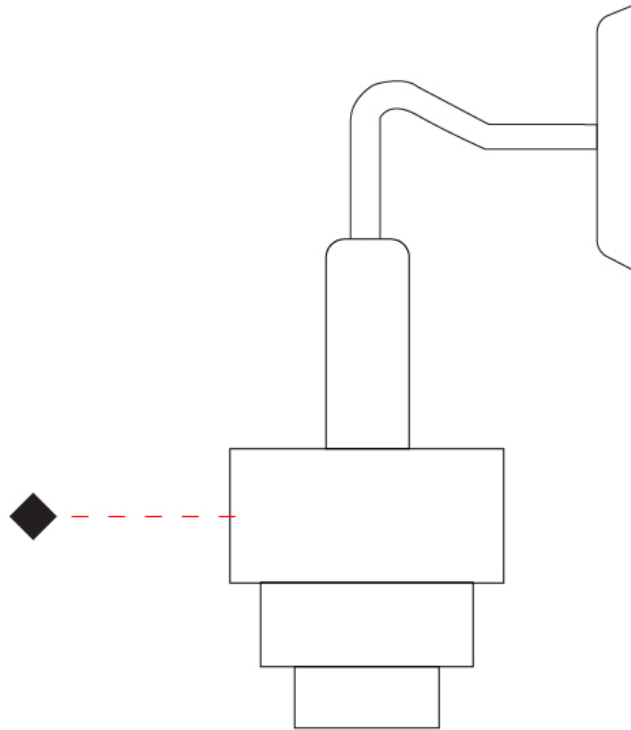

D53036-

PROJECT _____

TYPE _____

SPECIFIER _____

QUANTITY _____

DATE _____

D