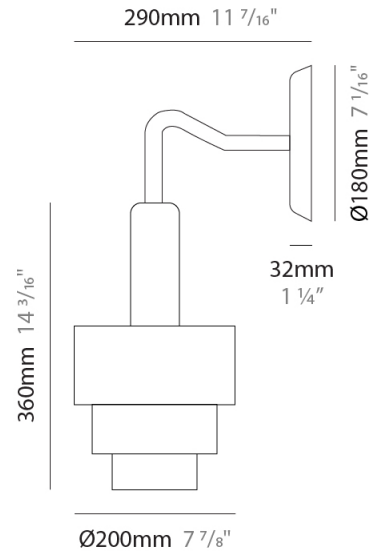

PROJECT	
TYPE	
SPECIFIER	
QUANTITY	
DATE	

REFLECTIONS SURFACE

D53036-

base number   Finish
Options

1. To build a product code in our configurator select the specify button on the base model # product page
2. To build a manual product code on this datasheet choose from the options listed below in blue font and add the suffix to the base model #

GENERAL

Series: Reflections
Partner: Fambuena
Division: Design
Installation: Surface
Product Type: Wall Surface
Mounting Location: Wall

PHYSICAL

Shape: Abstract
Diameter (mm): 200
Diameter (in): 7 7/8
Height (mm): 360
Depth (mm): 290
Height (in): 14 3/16
Fixture Finish: [BRA](#) / [PWT](#) / [WHI](#)
Fixture Material: Brass and Natural Ash Wood
Primary Material: Wood

ELECTRICAL

Lamp Type: LED
Input Wattage (W): 12
Dimming: Electronic Low Voltage Dimming
Input Voltage (V): 120Vac Direct Line

LED

Color Temperature (°K): 2700
Max. Delivered Lumen (lm): 1550
CRI: >80 CRI
Lamp Life (hrs): 50000

OPTICAL

RATINGS AND CERTIFICATIONS

Certified By: Certified for North American Standards
IP rating: IP20