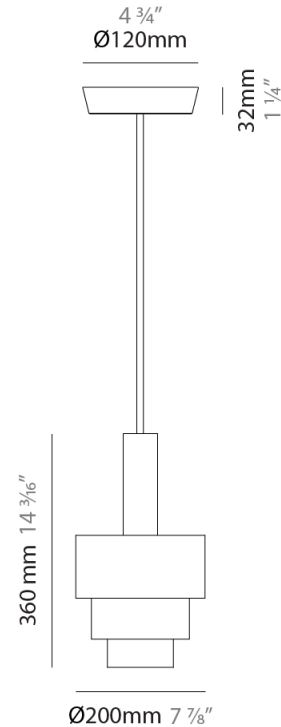

PROJECT	_____
TYPE	_____
SPECIFIER	_____
QUANTITY	_____
DATE	_____

REFLECTIONS SUSPENSION

D51047-

base number   Finish
Options

1. To build a product code in our configurator select the specify button on the base model # product page
2. To build a manual product code on this datasheet choose from the options listed below in blue font and add the suffix to the base model #

GENERAL

Series: Reflections
Partner: Fambuena
Division: Design
Installation: Suspension
Product Type: Pendant
Mounting Location: Ceiling

PHYSICAL

Shape: Abstract
Diameter (mm): 200
Diameter (in): 7 7/8
Height (mm): 360
Height (in): 14 3/16
Fixture Finish: [BRA](#) / [PWT](#) / [WHI](#)
Fixture Material: Brass and Natural Ash Wood
Primary Material: Wood
Cable Details: Cable length 2000mm / 79"

ELECTRICAL

Lamp Type: LED
Total Output Wattage (W): 17
Dimming: Non-Dimmable
Driver Included: Yes
Driver Location: Integrated
Driver Type: Constant Current - 120Vac
Driver Class: Class 2
Input Voltage (V): 120 - 277
Constant Current (mA): 500
Upon Request: 0-10Vdc dimming / Phase dimming 120Vac / Non-dimming 120/277Vac

LED

Number of LEDs: 1
Color Temperature (°K): 2700
Nominal Lumen (lm): 1550
CRI: >80 CRI
Lamp Life (hrs): 50000

OPTICAL

RATINGS AND CERTIFICATIONS

Certified By: Certified for North American Standards
IP rating: IP20