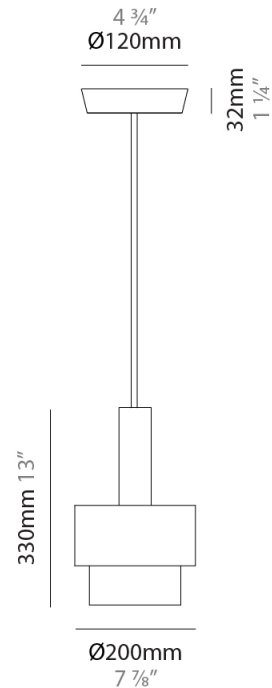

PROJECT	
TYPE	
SPECIFIER	
QUANTITY	
DATE	

REFLECTIONS SUSPENSION

D51046-

base number   Finish
Options

1. To build a product code in our configurator select the specify button on the base model # product page
2. To build a manual product code on this datasheet choose from the options listed below in blue font and add the suffix to the base model #

GENERAL

Series: Reflections
Partner: Fambuena
Division: Design
Installation: Suspension
Product Type: Pendant
Mounting Location: Ceiling

PHYSICAL

Shape: Abstract
Diameter (mm): 200
Diameter (in): 7 7/8
Height (mm): 330
Height (in): 13
Fixture Finish: [BRA](#) / [PWT](#) / [WHI](#)
Fixture Material: Brass and Natural Ash Wood
Primary Material: Wood
Cable Details: Cable length 2000mm / 79"

ELECTRICAL

Lamp Type: LED
Total Output Wattage (W): 17
Dimming: Non-Dimmable
Driver Included: Yes
Driver Location: Integrated
Driver Type: Constant Current - 120Vac
Driver Class: Class 2
Input Voltage (V): 120 - 277
Constant Current (MA): 500
Upon Request: 0-10Vdc dimming / Phase dimming / Non-dimming
120/277Vac

LED

Number of LEDs: 1
Color Temperature (°K): 2700
Nominal Lumen (lm): 1550
CRI: >80 CRI
Lamp Life (hrs): 50000

OPTICAL

RATINGS AND CERTIFICATIONS

Certified By: Certified for North American Standards
IP rating: IP20