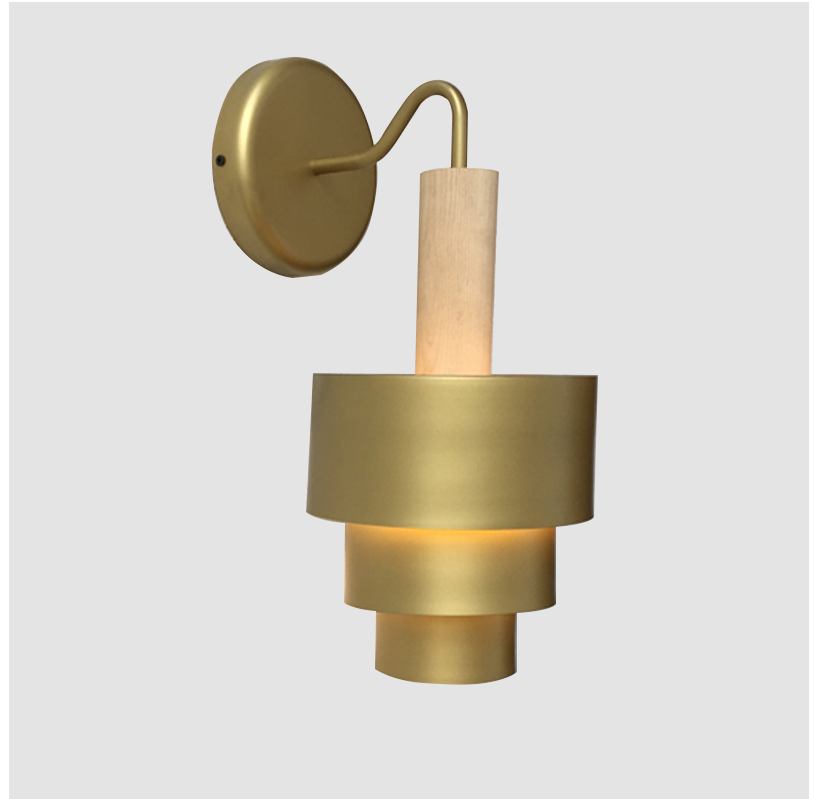

PROJECT	
TYPE	
SPECIFIER	
QUANTITY	
DATE	

REFLECTIONS SURFACE

D53036-

base number   Finish
Options

1. To build a product code in our configurator select the specify button on the base model # product page
2. To build a manual product code on this datasheet choose from the options listed below in blue font and add the suffix to the base model #

GENERAL

Series: Reflections
Partner: Fambuena
Division: Design
Installation: Surface
Product Type: Wall Surface
Mounting Location: Wall

PHYSICAL

Shape: Abstract
Diameter (mm): 200
Diameter (in): 7 7/8
Height (mm): 360
Depth (mm): 290
Height (in): 14 3/16
Fixture Finish: [BRA](#) / [PWT](#) / [WHI](#)
Fixture Material: Brass and Natural Ash Wood
Primary Material: Wood

ELECTRICAL

Lamp Type: LED
Input Wattage (W): 12
Dimming: Electronic Low Voltage Dimming
Input Voltage (V): 120Vac Direct Line

LED

Color Temperature (°K): 2700
Max. Delivered Lumen (lm): 1550
CRI: >80 CRI
Lamp Life (hrs): 50000

OPTICAL

RATINGS AND CERTIFICATIONS

Certified By: Certified for North American Standards
IP rating: IP20