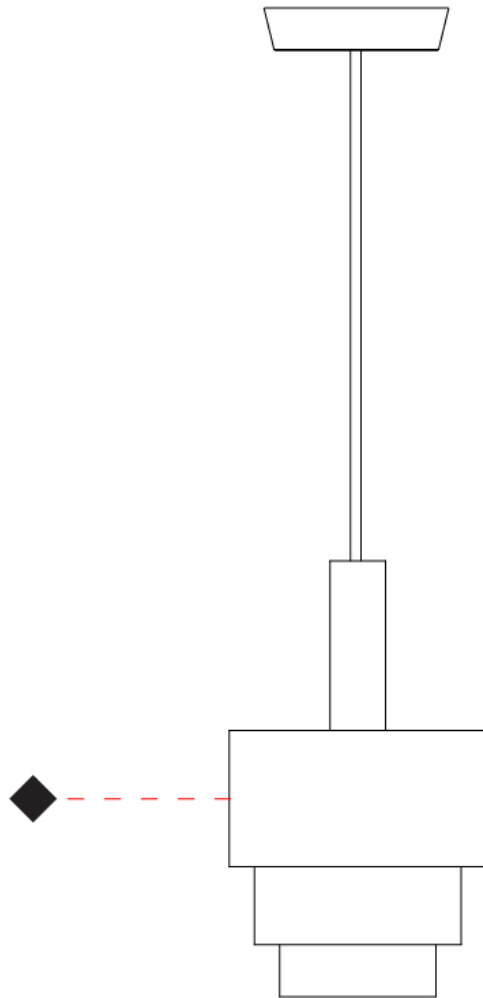

REFLECTIONS SUSPENSION

D51048-

PROJECT _____

TYPE _____

SPECIFIER _____

QUANTITY _____

DATE _____

D