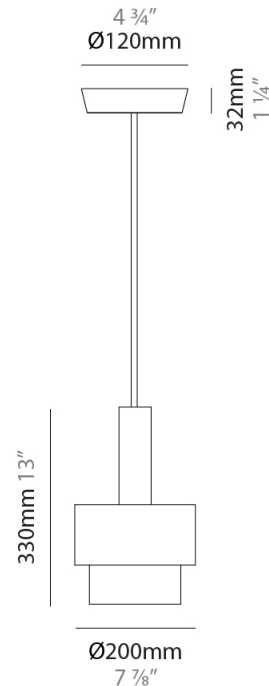

PROJECT
TYPE
SPECIFIER
QUANTITY
DATE

REFLECTIONS SUSPENSION

D51046-

base number   Finish
Options

1. To build a product code in our configurator select the specify button on the base model # product page
2. To build a manual product code on this datasheet choose from the options listed below in blue font and add the suffix to the base model #

GENERAL

Series: Reflections
Partner: Fambuena
Division: Design
Installation: Suspension
Product Type: Pendant
Mounting Location: Ceiling

PHYSICAL

Shape: Abstract
Diameter (mm): 200
Diameter (in): 7 7/8
Height (mm): 330
Height (in): 13
Fixture Finish: [BRA](#) / [PWT](#) / [WHI](#)
Fixture Material: Brass and Natural Ash Wood
Primary Material: Wood
Cable Details: Cable length 2000mm / 79"

ELECTRICAL

Lamp Type: LED
Total Output Wattage (W): 17
Dimming: Non-Dimmable
Driver Included: Yes
Driver Location: Integrated
Driver Type: Constant Current - 120Vac
Driver Class: Class 2
Input Voltage (V): 120 - 277
Constant Current (MA): 500
Upon Request: 0-10Vdc dimming / Phase dimming / Non-dimming
120/277Vac

LED

Number of LEDs: 1
Color Temperature (°K): 2700
Nominal Lumen (lm): 1550
CRI: >80 CRI
Lamp Life (hrs): 50000

OPTICAL

RATINGS AND CERTIFICATIONS

Certified By: Certified for North American Standards
IP rating: IP20