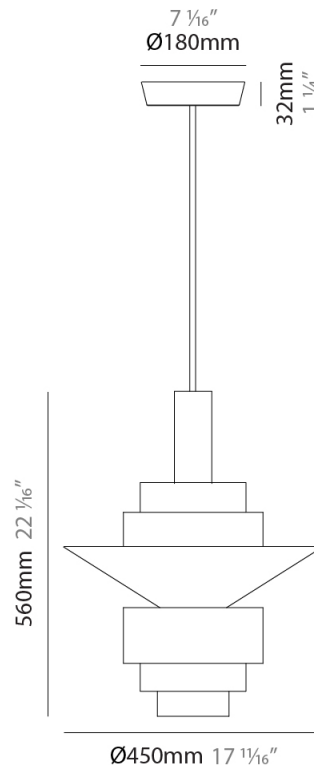

PROJECT	
TYPE	
SPECIFIER	
QUANTITY	
DATE	

REFLECTIONS SUSPENSION

D51050-

base number   Finish
Options

1. To build a product code in our configurator select the specify button on the base model # product page
2. To build a manual product code on this datasheet choose from the options listed below in blue font and add the suffix to the base model #

GENERAL

Series: Reflections
Brand: Fambuena
Division: Design
Mounting Type: Suspension
Mounting Location: Ceiling
Subcategory: Pendant

PHYSICAL

Shape: Abstract
Diameter (mm): 450
Diameter (in): 17 ¹¹/₁₆
Height (mm): 560
Height (in): 22 ¹/₁₆
Light Distribution: Direct
Fixture Finish: [BRA](#) / [PWT](#) / [WHI](#)
Fixture Material: Brass and Natural Ash Wood
Cable Details: Cable length 2000mm / 79

ELECTRICAL

Lamp Type: LED
Total Output Wattage (W): 34
Dimming: Non-Dimmable
Driver Included: Yes
Driver Location: Integrated
Driver Type: Constant Current - 120Vac
Driver Class: Class 2
Input Voltage (V): 120 - 277
Constant Current (MA): 500
Upon Request: 0-10Vdc dimming / Phase dimming 120Vac / Non-dimming 120/277Vac

LED

Number of LEDs: 2
Color Temperature (°K): 2700
Nominal Lumen (lm): 3100
CRI: >80 CRI
Lamp Life (hrs): 50000

OPTICAL

RATINGS AND CERTIFICATIONS

Certified By: Certified for North American Standards
IP rating: IP20