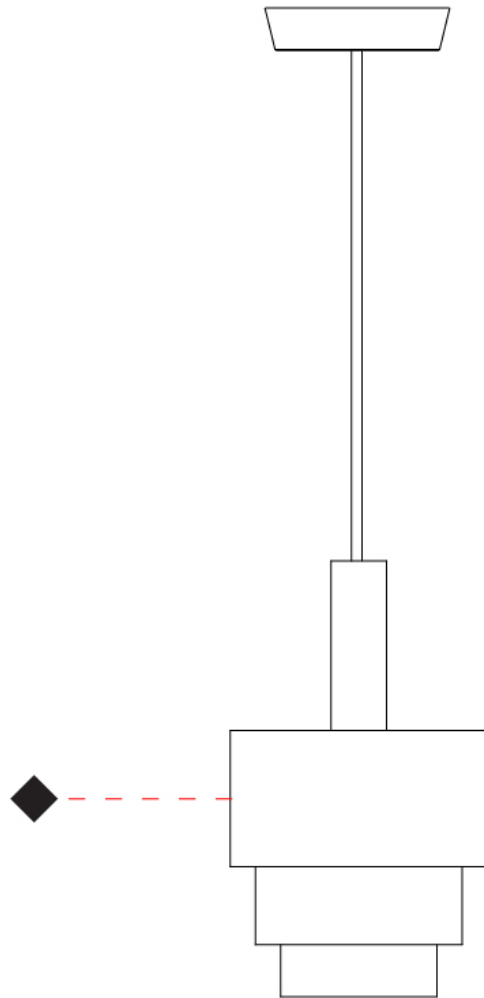

REFLECTIONS SUSPENSION

D51048-

PROJECT	_____
TYPE	_____
SPECIFIER	_____
QUANTITY	_____
DATE	_____