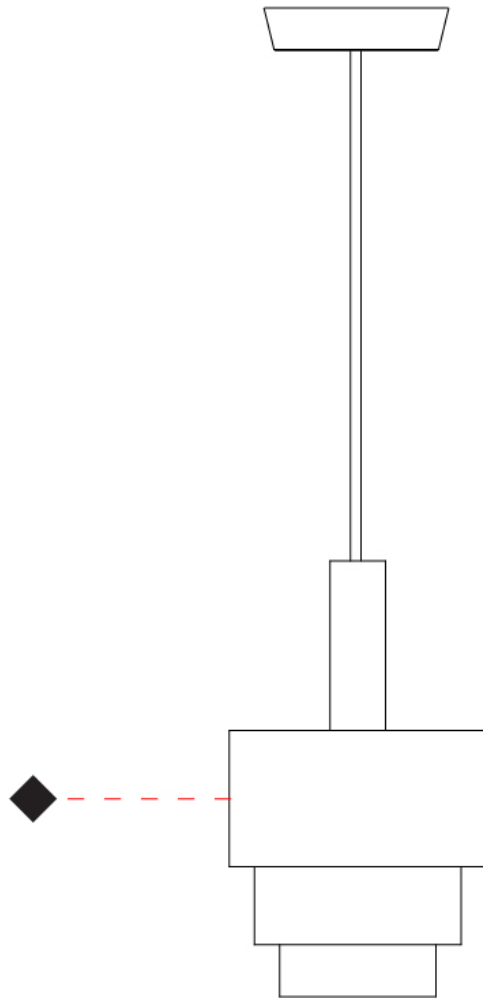

D51048-

PROJECT _____

TYPE _____

SPECIFIER _____

QUANTITY _____

DATE _____

D