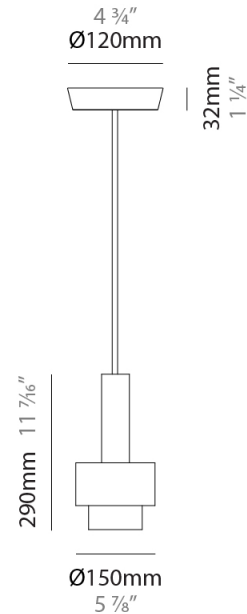

REFLECTIONS SUSPENSION

D51045-

base number   Finish
Options

1. To build a product code in our configurator select the specify button on the base model # product page
2. To build a manual product code on this datasheet choose from the options listed below in blue font and add the suffix to the base model #

GENERAL

Series: Reflections
Brand: Fambuena
Division: Design
Mounting Type: Suspension
Mounting Location: Ceiling
Subcategory: Pendant

PHYSICAL

Shape: Abstract
Diameter (mm): 150
Diameter (in): 5 7/8
Height (mm): 290
Height (in): 11 7/16
Light Distribution: Direct
Fixture Finish: [BRA](#) / [PWT](#) / [WHI](#)
Fixture Material: Brass and Natural Ash Wood
Cable Details: Cable length 2000mm / 79"

ELECTRICAL

Lamp Type: LED
Total Output Wattage (W): 17
Dimming: Non-Dimmable
Driver Included: Yes
Driver Location: Integrated
Driver Type: Constant Current - 120Vac
Driver Class: Class 2
Input Voltage (V): 120 - 277
Constant Current (MA): 500
Upon Request: 0-10Vdc dimming / Phase dimming 120Vac / Non-dimming 120/277Vac

LED

Number of LEDs: 1
Color Temperature (°K): 2700
Nominal Lumen (lm): 1550
CRI: >80 CRI
Lamp Life (hrs): 50000

OPTICAL

RATINGS AND CERTIFICATIONS

Certified By: Certified for North American Standards
IP rating: IP20

PROJECT	_____
TYPE	_____
SPECIFIER	_____
QUANTITY	_____
DATE	_____