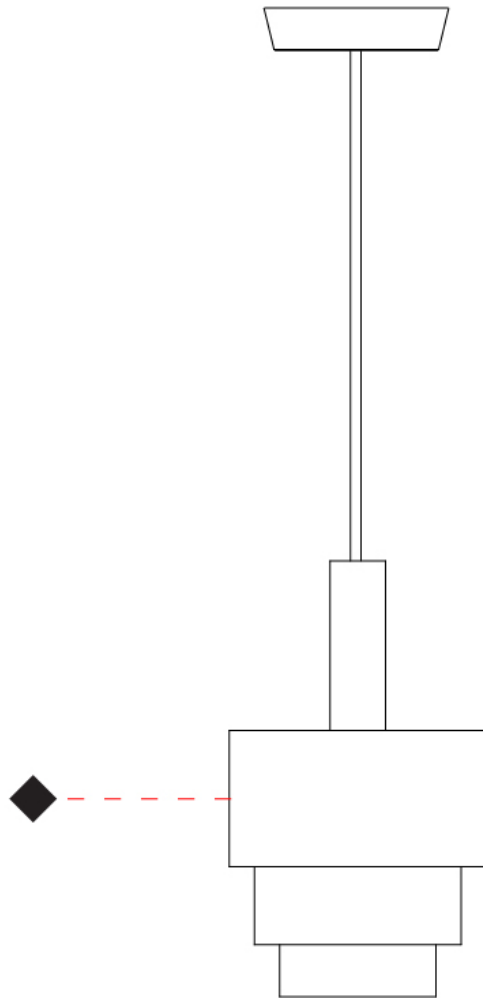

REFLECTIONS SUSPENSION

D51048-

PROJECT _____

TYPE _____

SPECIFIER _____

QUANTITY _____

DATE _____