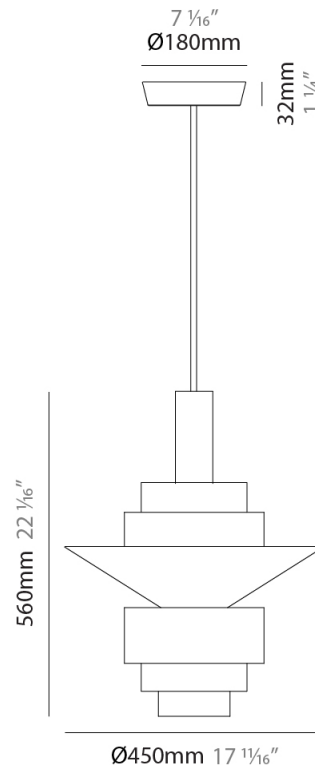

PROJECT	
TYPE	
SPECIFIER	
QUANTITY	
DATE	

REFLECTIONS SUSPENSION

D51050-

base number   Finish
Options

1. To build a product code in our configurator select the specify button on the base model # product page
2. To build a manual product code on this datasheet choose from the options listed below in blue font and add the suffix to the base model #

GENERAL

Series: Reflections
Brand: Fambuena
Division: Design
Mounting Type: Suspension
Mounting Location: Ceiling
Subcategory: Pendant

PHYSICAL

Shape: Abstract
Diameter (mm): 450
Diameter (in): 17 11/16
Height (mm): 560
Height (in): 22 1/16
Light Distribution: Direct
Fixture Finish: [BRA](#) / [PWT](#) / [WHI](#)
Fixture Material: Brass and Natural Ash Wood
Cable Details: Cable length 2000mm / 79

ELECTRICAL

Lamp Type: LED
Total Output Wattage (W): 34
Dimming: Non-Dimmable
Driver Included: Yes
Driver Location: Integrated
Driver Type: Constant Current - 120Vac
Driver Class: Class 2
Input Voltage (V): 120 - 277
Constant Current (MA): 500
Upon Request: 0-10Vdc dimming / Phase dimming 120Vac / Non-dimming 120/277Vac

LED

Number of LEDs: 2
Color Temperature (°K): 2700
Nominal Lumen (lm): 3100
CRI: >80 CRI
Lamp Life (hrs): 50000

OPTICAL

RATINGS AND CERTIFICATIONS

Certified By: Certified for North American Standards
IP rating: IP20