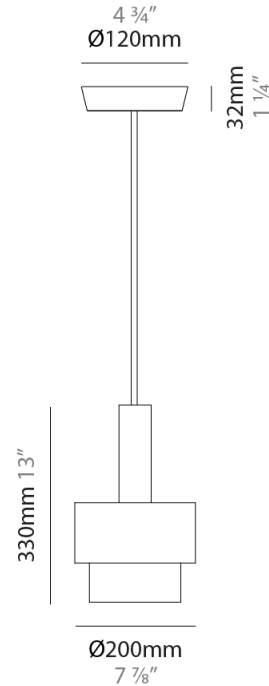

REFLECTIONS SUSPENSION

D51046-

base number   Finish
Options

1. To build a product code in our configurator select the specify button on the base model # product page
2. To build a manual product code on this datasheet choose from the options listed below in blue font and add the suffix to the base model #

GENERAL

Series: Reflections
Brand: Fambuena
Division: Design
Mounting Type: Suspension
Mounting Location: Ceiling
Subcategory: Pendant

PHYSICAL

Shape: Abstract
Diameter (mm): 200
Diameter (in): 7 7/8
Height (mm): 330
Height (in): 13
Light Distribution: Direct
Fixture Finish: [BRA](#) / [PWT](#) / [WHI](#)
Fixture Material: Brass and Natural Ash Wood
Cable Details: Cable length 2000mm / 79"

ELECTRICAL

Lamp Type: LED
Total Output Wattage (W): 17
Dimming: Non-Dimmable
Driver Included: Yes
Driver Location: Integrated
Driver Type: Constant Current - 120Vac
Driver Class: Class 2
Input Voltage (V): 120 - 277
Constant Current (MA): 500
Upon Request: 0-10Vdc dimming / Phase dimming / Non-dimming
120/277Vac

LED

Number of LEDs: 1
Color Temperature (°K): 2700
Nominal Lumen (lm): 1550
CRI: >80 CRI
Lamp Life (hrs): 50000

OPTICAL

RATINGS AND CERTIFICATIONS

Certified By: Certified for North American Standards
IP rating: IP20

PROJECT	_____
TYPE	_____
SPECIFIER	_____
QUANTITY	_____
DATE	_____