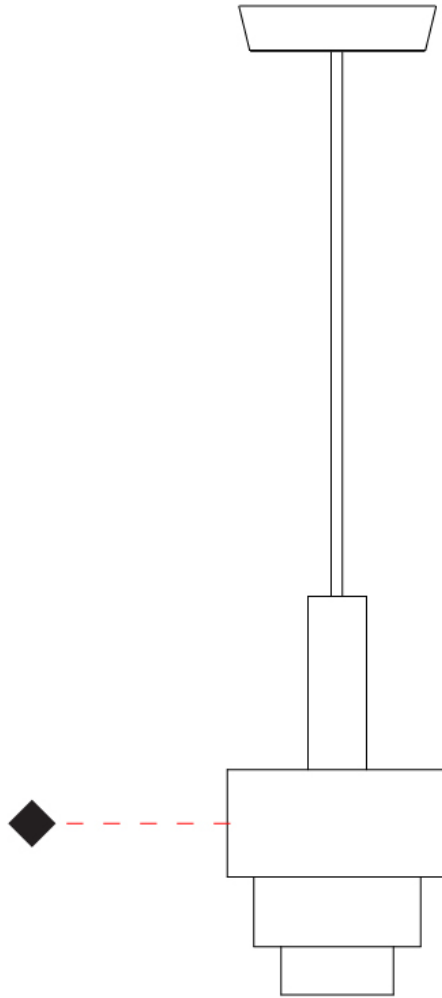

REFLECTIONS SUSPENSION

D51047-

PROJECT

TYPE

SPECIFIER

QUANTITY

DATE