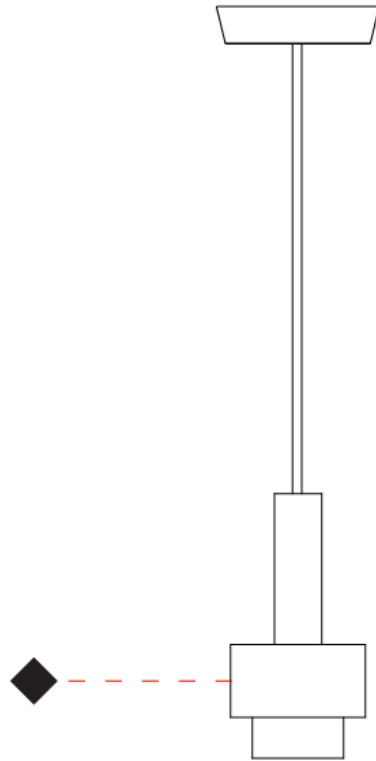

REFLECTIONS SUSPENSION

D51045-

PROJECT

TYPE

SPECIFIER

QUANTITY

DATE