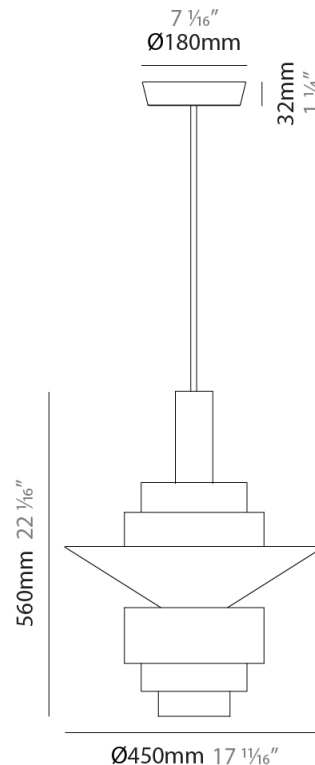

PROJECT	
TYPE	
SPECIFIER	
QUANTITY	
DATE	

REFLECTIONS SUSPENSION

D51050-

base number   Finish
Options

1. To build a product code in our configurator select the specify button on the base model # product page
2. To build a manual product code on this datasheet choose from the options listed below in blue font and add the suffix to the base model #

GENERAL

Series: Reflections
Partner: Fambuena
Division: Design
Installation: Suspension
Product Type: Pendant
Mounting Location: Ceiling

PHYSICAL

Shape: Abstract
Diameter (mm): 450
Diameter (in): 17 ¹¹/₁₆
Height (mm): 560
Height (in): 22 ¹/₁₆
Fixture Finish: [BRA](#) / [PWT](#) / [WHI](#)
Fixture Material: Brass and Natural Ash Wood
Primary Material: Wood
Cable Details: Cable length 2000mm / 79

ELECTRICAL

Lamp Type: LED
Total Output Wattage (W): 34
Dimming: Non-Dimmable
Driver Included: Yes
Driver Location: Integrated
Driver Type: Constant Current - 120Vac
Driver Class: Class 2
Input Voltage (V): 120 - 277
Constant Current (MA): 500
Upon Request: 0-10Vdc dimming / Phase dimming 120Vac / Non-dimming 120/277Vac

LED

Number of LEDs: 2
Color Temperature (°K): 2700
Nominal Lumen (lm): 3100
CRI: >80 CRI
Lamp Life (hrs): 50000

OPTICAL

RATINGS AND CERTIFICATIONS

Certified By: Certified for North American Standards
IP rating: IP20