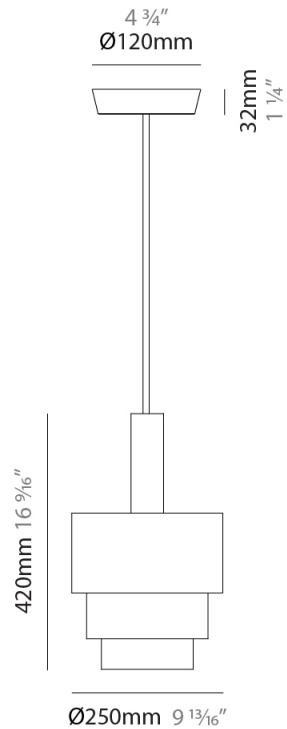

REFLECTIONS SUSPENSION

D51048-

base number   Finish
Options

1. To build a product code in our configurator select the specify button on the base model # product page
2. To build a manual product code on this datasheet choose from the options listed below in blue font and add the suffix to the base model #

GENERAL

Series: Reflections
Partner: Fambuena
Division: Design
Installation: Suspension
Product Type: Pendant
Mounting Location: Ceiling

PHYSICAL

Shape: Abstract
Diameter (mm): 250
Diameter (in): 9 ¹³/₁₆
Height (mm): 420
Height (in): 16 ⁹/₁₆
Fixture Finish: [BRA](#) / [PWT](#) / [WHI](#)
Fixture Material: Brass and Natural Ash Wood
Primary Material: Wood
Cable Details: Cable length 2000mm / 79"

ELECTRICAL

Lamp Type: LED
Total Output Wattage (W): 17
Dimming: Non-Dimmable
Driver Included: Yes
Driver Location: Integrated
Driver Type: Constant Current - 120Vac
Driver Class: Class 2
Input Voltage (V): 120 - 277
Constant Current (mA): 500
Upon Request: 0-10Vdc dimming / Phase dimming 120Vac / Non-dimming 120/277Vac

LED

Color Temperature (°K): 2700
Nominal Lumen (lm): 1550
CRI: >80 CRI
Lamp Life (hrs): 50000

OPTICAL

RATINGS AND CERTIFICATIONS

Certified By: Certified for North American Standards
IP rating: IP20

PROJECT	_____
TYPE	_____
SPECIFIER	_____
QUANTITY	_____
DATE	_____