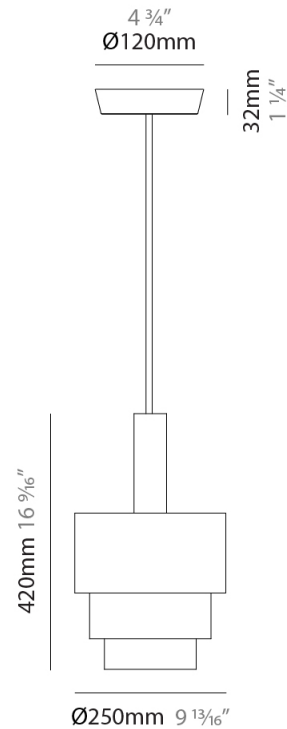

REFLECTIONS SUSPENSION

D51048-

base number   Finish
Options

1. To build a product code in our configurator select the specify button on the base model # product page
2. To build a manual product code on this datasheet choose from the options listed below in blue font and add the suffix to the base model #

GENERAL

Series: Reflections
Partner: Fambuena
Division: Design
Installation: Suspension
Product Type: Pendant
Mounting Location: Ceiling

PHYSICAL

Shape: Abstract
Diameter (mm): 250
Diameter (in): 9 ¹³/₁₆
Height (mm): 420
Height (in): 16 ⁹/₁₆
Fixture Finish: [BRA](#) / [PWT](#) / [WHI](#)
Fixture Material: Brass and Natural Ash Wood
Primary Material: Wood
Cable Details: Cable length 2000mm / 79"

ELECTRICAL

Lamp Type: LED
Total Output Wattage (W): 17
Dimming: Non-Dimmable
Driver Included: Yes
Driver Location: Integrated
Driver Type: Constant Current - 120Vac
Driver Class: Class 2
Input Voltage (V): 120 - 277
Constant Current (mA): 500
Upon Request: 0-10Vdc dimming / Phase dimming 120Vac / Non-dimming 120/277Vac

LED

Color Temperature (°K): 2700
Nominal Lumen (lm): 1550
CRI: >80 CRI
Lamp Life (hrs): 50000

OPTICAL

RATINGS AND CERTIFICATIONS

Certified By: Certified for North American Standards
IP rating: IP20

PROJECT	_____
TYPE	_____
SPECIFIER	_____
QUANTITY	_____
DATE	_____