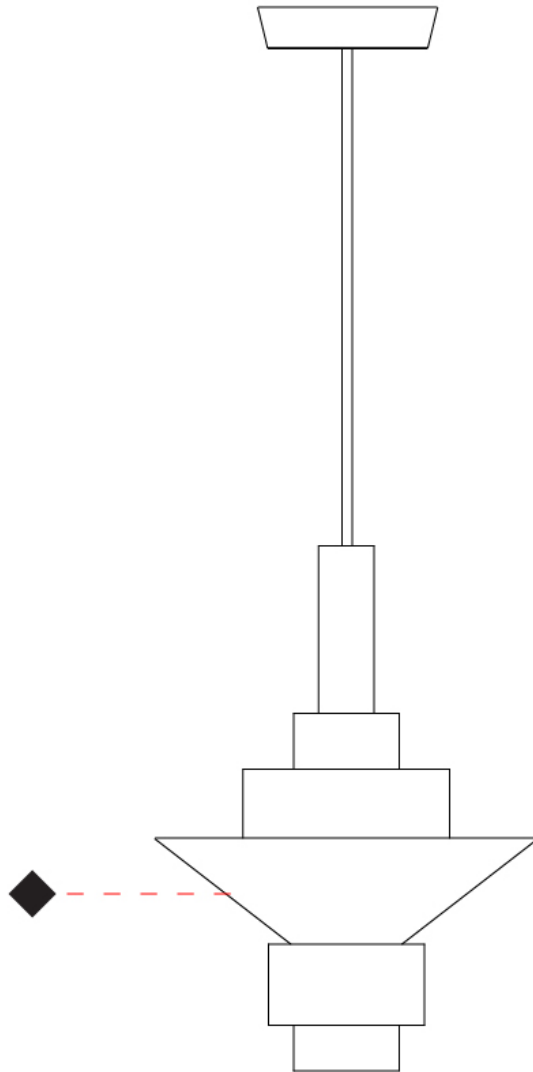

D51049-

PROJECT _____

TYPE _____

SPECIFIER _____

QUANTITY _____

DATE _____

D