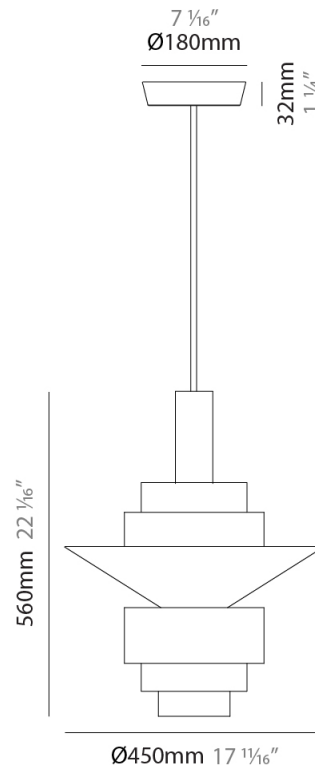

REFLECTIONS SUSPENSION

D51050-

base number   Finish
Options

1. To build a product code in our configurator select the specify button on the base model # product page
2. To build a manual product code on this datasheet choose from the options listed below in blue font and add the suffix to the base model #

GENERAL

Series: Reflections
Brand: Fambuena
Division: Design
Mounting Type: Suspension
Mounting Location: Ceiling
Subcategory: Pendant

PHYSICAL

Shape: Abstract
Diameter (mm): 450
Diameter (in): 17 ¹¹/₁₆
Height (mm): 560
Height (in): 22 ¹/₁₆
Light Distribution: Direct
Fixture Finish: [BRA](#) / [PWT](#) / [WHI](#)
Fixture Material: Brass and Natural Ash Wood
Cable Details: Cable length 2000mm / 79

ELECTRICAL

Lamp Type: LED
Total Output Wattage (W): 34
Dimming: Non-Dimmable
Driver Included: Yes
Driver Location: Integrated
Driver Type: Constant Current - 120Vac
Driver Class: Class 2
Input Voltage (V): 120 - 277
Constant Current (MA): 500
Upon Request: 0-10Vdc dimming / Phase dimming 120Vac / Non-dimming 120/277Vac

LED

Number of LEDs: 2
Color Temperature (°K): 2700
Nominal Lumen (lm): 3100
CRI: >80 CRI
Lamp Life (hrs): 50000

OPTICAL

RATINGS AND CERTIFICATIONS

Certified By: Certified for North American Standards
IP rating: IP20

PROJECT	_____
TYPE	_____
SPECIFIER	_____
QUANTITY	_____
DATE	_____