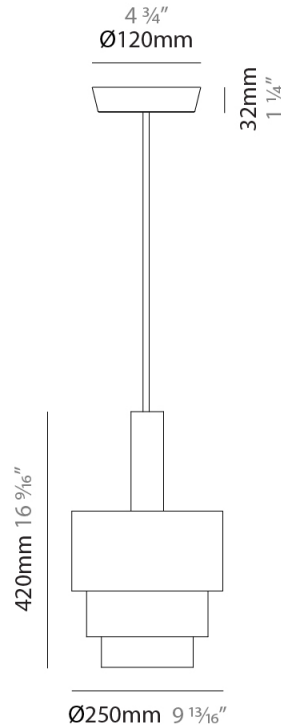

PROJECT	_____
TYPE	_____
SPECIFIER	_____
QUANTITY	_____
DATE	_____

REFLECTIONS SUSPENSION

D51048-

base number   Finish
Options

1. To build a product code in our configurator select the specify button on the base model # product page
2. To build a manual product code on this datasheet choose from the options listed below in blue font and add the suffix to the base model #

GENERAL

Series: Reflections
Brand: Fambuena
Division: Design
Mounting Type: Suspension
Mounting Location: Ceiling
Subcategory: Pendant

PHYSICAL

Shape: Abstract
Diameter (mm): 250
Diameter (in): 9 ¹³/₁₆
Height (mm): 420
Height (in): 16 ⁹/₁₆
Light Distribution: Direct
Fixture Finish: [BRA](#) / [PWT](#) / [WHI](#)
Fixture Material: Brass and Natural Ash Wood
Cable Details: Cable length 2000mm / 79"

ELECTRICAL

Lamp Type: LED
Total Output Wattage (W): 17
Dimming: Non-Dimmable
Driver Included: Yes
Driver Location: Integrated
Driver Type: Constant Current - 120Vac
Driver Class: Class 2
Input Voltage (V): 120 - 277
Constant Current (MA): 500
Upon Request: 0-10Vdc dimming / Phase dimming 120Vac / Non-dimming 120/277Vac

LED

Color Temperature (°K): 2700
Nominal Lumen (lm): 1550
CRI: >80 CRI
Lamp Life (hrs): 50000

OPTICAL

RATINGS AND CERTIFICATIONS

Certified By: Certified for North American Standards
IP rating: IP20