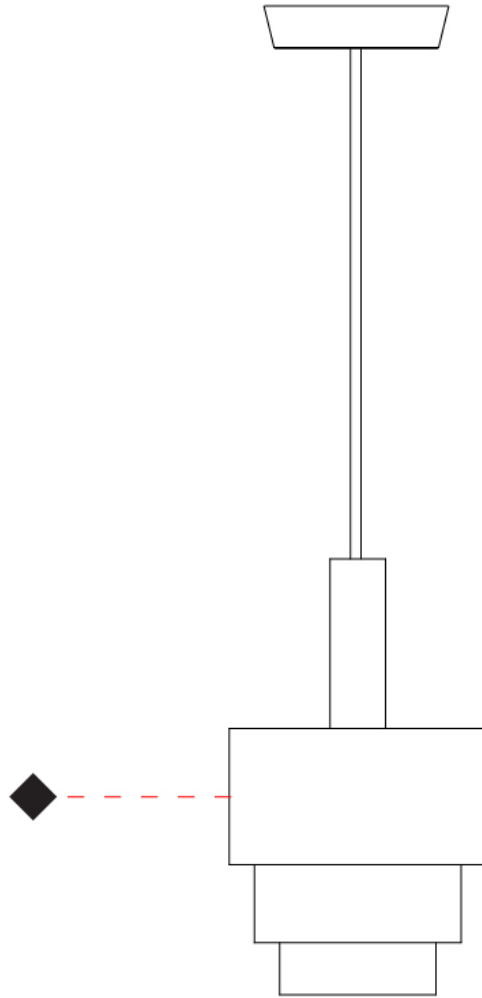

REFLECTIONS SUSPENSION

D51048-

PROJECT

TYPE

SPECIFIER

QUANTITY

DATE

D