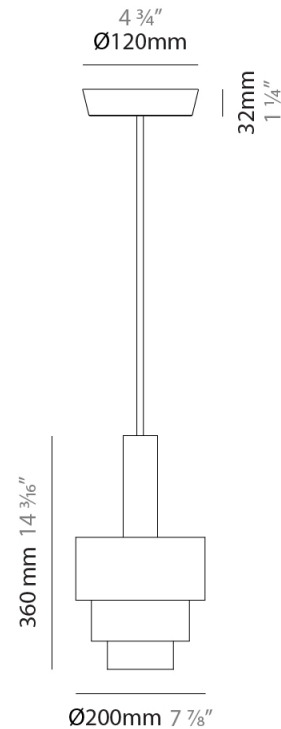

REFLECTIONS SUSPENSION

D51047-

base number   Finish
Options

1. To build a product code in our configurator select the specify button on the base model # product page
2. To build a manual product code on this datasheet choose from the options listed below in blue font and add the suffix to the base model #

GENERAL

Series: Reflections _____
Brand: Fambuena _____
Division: Design _____
Mounting Type: Suspension _____
Mounting Location: Ceiling _____
Subcategory: Pendant _____

PHYSICAL

Shape: Abstract _____
Diameter (mm): 200 _____
Diameter (in): 7 7/8 _____
Height (mm): 360 _____
Height (in): 14 3/16 _____
Light Distribution: Direct _____
Fixture Finish: [BRA](#) / [PWT](#) / [WHI](#) _____
Fixture Material: Brass and Natural Ash Wood _____
Cable Details: Cable length 2000mm / 79" _____

ELECTRICAL

Lamp Type: LED _____
Total Output Wattage (W): 17 _____
Dimming: Non-Dimmable _____
Driver Included: Yes _____
Driver Location: Integrated _____
Driver Type: Constant Current - 120Vac _____
Driver Class: Class 2 _____
Input Voltage (V): 120 - 277 _____
Constant Current (mA): 500 _____
Upon Request: 0-10Vdc dimming / Phase dimming 120Vac / Non-dimming 120/277Vac _____

LED

Number of LEDs: 1 _____
Color Temperature (°K): 2700 _____
Nominal Lumen (lm): 1550 _____
CRI: >80 CRI _____
Lamp Life (hrs): 50000 _____

OPTICAL

RATINGS AND CERTIFICATIONS

Certified By: Certified for North American Standards _____
IP rating: IP20 _____