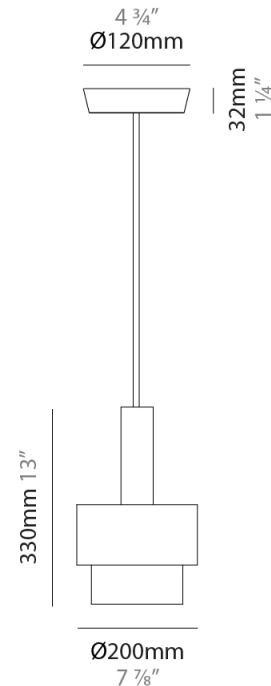

REFLECTIONS SUSPENSION

D51046-

base number   Finish
Options

1. To build a product code in our configurator select the specify button on the base model # product page
2. To build a manual product code on this datasheet choose from the options listed below in blue font and add the suffix to the base model #

GENERAL

Series: Reflections
Partner: Fambuena
Division: Design
Installation: Suspension
Product Type: Pendant
Mounting Location: Ceiling

PHYSICAL

Shape: Abstract
Diameter (mm): 200
Diameter (in): 7 7/8
Height (mm): 330
Height (in): 13
Fixture Finish: [BRA](#) / [PWT](#) / [WHI](#)
Fixture Material: Brass and Natural Ash Wood
Primary Material: Wood
Cable Details: Cable length 2000mm / 79"

ELECTRICAL

Lamp Type: LED
Total Output Wattage (W): 17
Dimming: Non-Dimmable
Driver Included: Yes
Driver Location: Integrated
Driver Type: Constant Current - 120Vac
Driver Class: Class 2
Input Voltage (V): 120 - 277
Constant Current (MA): 500
Upon Request: 0-10Vdc dimming / Phase dimming / Non-dimming
120/277Vac

LED

Number of LEDs: 1
Color Temperature (°K): 2700
Nominal Lumen (lm): 1550
CRI: >80 CRI
Lamp Life (hrs): 50000

OPTICAL

RATINGS AND CERTIFICATIONS

Certified By: Certified for North American Standards
IP rating: IP20

PROJECT	_____
TYPE	_____
SPECIFIER	_____
QUANTITY	_____
DATE	_____