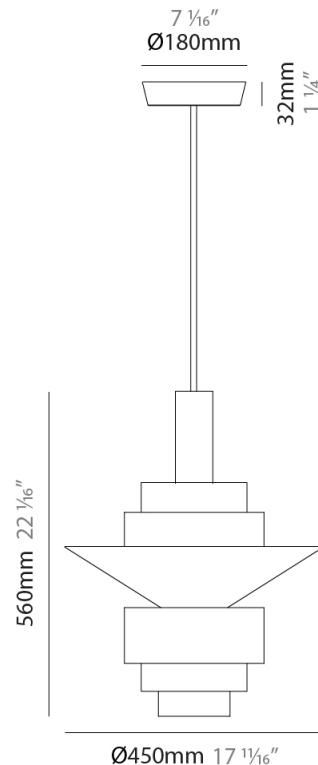

PROJECT	_____
TYPE	_____
SPECIFIER	_____
QUANTITY	_____
DATE	_____

REFLECTIONS SUSPENSION

D51050-

base number   Finish
Options

1. To build a product code in our configurator select the specify button on the base model # product page
2. To build a manual product code on this datasheet choose from the options listed below in blue font and add the suffix to the base model #

GENERAL

Series: Reflections
Partner: Fambuena
Division: Design
Installation: Suspension
Product Type: Pendant
Mounting Location: Ceiling

PHYSICAL

Shape: Abstract
Diameter (mm): 450
Diameter (in): 17 11/16
Height (mm): 560
Height (in): 22 1/16
Fixture Finish: [BRA](#) / [PWT](#) / [WHI](#)
Fixture Material: Brass and Natural Ash Wood
Primary Material: Wood
Cable Details: Cable length 2000mm / 79

ELECTRICAL

Lamp Type: LED
Total Output Wattage (W): 34
Dimming: Non-Dimmable
Driver Included: Yes
Driver Location: Integrated
Driver Type: Constant Current - 120Vac
Driver Class: Class 2
Input Voltage (V): 120 - 277
Constant Current (MA): 500
Upon Request: 0-10Vdc dimming / Phase dimming 120Vac / Non-dimming 120/277Vac

LED

Number of LEDs: 2
Color Temperature (°K): 2700
Nominal Lumen (lm): 3100
CRI: >80 CRI
Lamp Life (hrs): 50000

OPTICAL

RATINGS AND CERTIFICATIONS

Certified By: Certified for North American Standards
IP rating: IP20