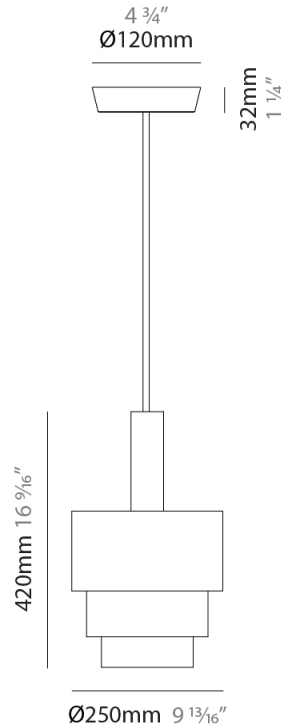

PROJECT	_____
TYPE	_____
SPECIFIER	_____
QUANTITY	_____
DATE	_____

REFLECTIONS SUSPENSION

D51048-

base number   Finish
Options

1. To build a product code in our configurator select the specify button on the base model # product page
2. To build a manual product code on this datasheet choose from the options listed below in blue font and add the suffix to the base model #

GENERAL

Series: Reflections
Partner: Fambuena
Division: Design
Installation: Suspension
Product Type: Pendant
Mounting Location: Ceiling

PHYSICAL

Shape: Abstract
Diameter (mm): 250
Diameter (in): 9 ¹³/₁₆
Height (mm): 420
Height (in): 16 ⁹/₁₆
Fixture Finish: [BRA](#) / [PWT](#) / [WHI](#)
Fixture Material: Brass and Natural Ash Wood
Primary Material: Wood
Cable Details: Cable length 2000mm / 79"

ELECTRICAL

Lamp Type: LED
Total Output Wattage (W): 17
Dimming: Non-Dimmable
Driver Included: Yes
Driver Location: Integrated
Driver Type: Constant Current - 120Vac
Driver Class: Class 2
Input Voltage (V): 120 - 277
Constant Current (MA): 500
Upon Request: 0-10Vdc dimming / Phase dimming 120Vac / Non-dimming 120/277Vac

LED

Color Temperature (°K): 2700
Nominal Lumen (lm): 1550
CRI: >80 CRI
Lamp Life (hrs): 50000

OPTICAL

RATINGS AND CERTIFICATIONS

Certified By: Certified for North American Standards
IP rating: IP20