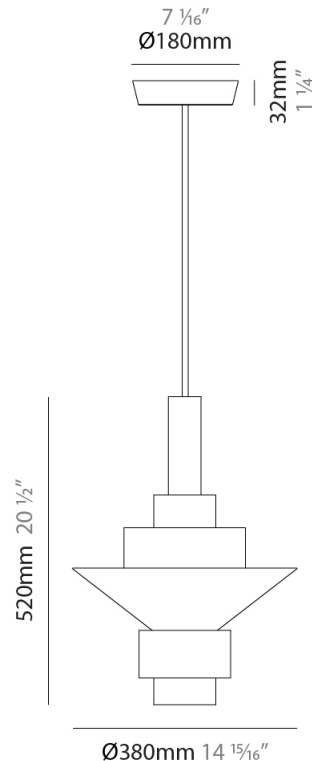

PROJECT	_____
TYPE	_____
SPECIFIER	_____
QUANTITY	_____
DATE	_____

REFLECTIONS SUSPENSION

D51049-

base number   Finish
Options

1. To build a product code in our configurator select the specify button on the base model # product page
2. To build a manual product code on this datasheet choose from the options listed below in blue font and add the suffix to the base model #

GENERAL

Series: Reflections
Brand: Fambuena
Division: Design
Mounting Type: Suspension
Mounting Location: Ceiling
Subcategory: Pendant

PHYSICAL

Shape: Abstract
Diameter (mm): 380
Diameter (in): 14 ¹⁵/₁₆
Height (mm): 520
Height (in): 20 ¹/₂
Light Distribution: Direct
Fixture Finish: [BRA](#) / [PWT](#) / [WHI](#)
Fixture Material: Brass and Natural Ash Wood
Cable Details: Cable length 2000mm / 79"

ELECTRICAL

Lamp Type: LED
Total Output Wattage (W): 34
Dimming: Non-Dimmable
Driver Included: Yes
Driver Location: Integrated
Driver Type: Constant Current - 120Vac
Driver Class: Class 2
Input Voltage (V): 120 - 277
Constant Current (MA): 500
Upon Request: 0-10Vdc dimming / Phase dimming 120Vac / Non-dimming 120/277Vac

LED

Number of LEDs: 2
Color Temperature (°K): 2700
Nominal Lumen (lm): 3100
CRI: >80 CRI
Lamp Life (hrs): 50000

OPTICAL

RATINGS AND CERTIFICATIONS

Certified By: Certified for North American Standards
IP rating: IP20