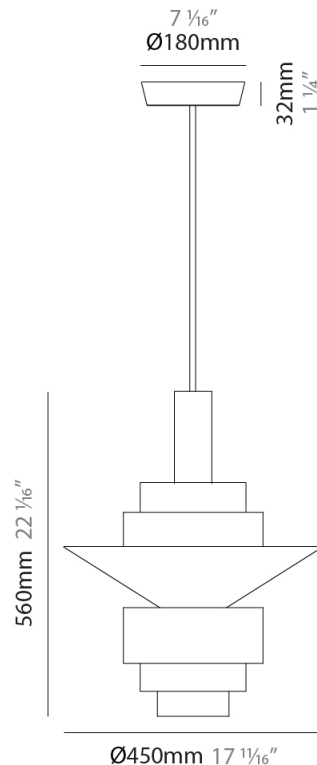

PROJECT	
TYPE	
SPECIFIER	
QUANTITY	
DATE	

REFLECTIONS SUSPENSION

D51050-

base number   Finish
Options

1. To build a product code in our configurator select the specify button on the base model # product page
2. To build a manual product code on this datasheet choose from the options listed below in blue font and add the suffix to the base model #

GENERAL

Series: Reflections
Brand: Fambuena
Division: Design
Mounting Type: Suspension
Mounting Location: Ceiling
Subcategory: Pendant

PHYSICAL

Shape: Abstract
Diameter (mm): 450
Diameter (in): 17 11/16
Height (mm): 560
Height (in): 22 1/16
Light Distribution: Direct
Fixture Finish: [BRA](#) / [PWT](#) / [WHI](#)
Fixture Material: Brass and Natural Ash Wood
Cable Details: Cable length 2000mm / 79

ELECTRICAL

Lamp Type: LED
Total Output Wattage (W): 34
Dimming: Non-Dimmable
Driver Included: Yes
Driver Location: Integrated
Driver Type: Constant Current - 120Vac
Driver Class: Class 2
Input Voltage (V): 120 - 277
Constant Current (MA): 500
Upon Request: 0-10Vdc dimming / Phase dimming 120Vac / Non-dimming 120/277Vac

LED

Number of LEDs: 2
Color Temperature (°K): 2700
Nominal Lumen (lm): 3100
CRI: >80 CRI
Lamp Life (hrs): 50000

OPTICAL

RATINGS AND CERTIFICATIONS

Certified By: Certified for North American Standards
IP rating: IP20