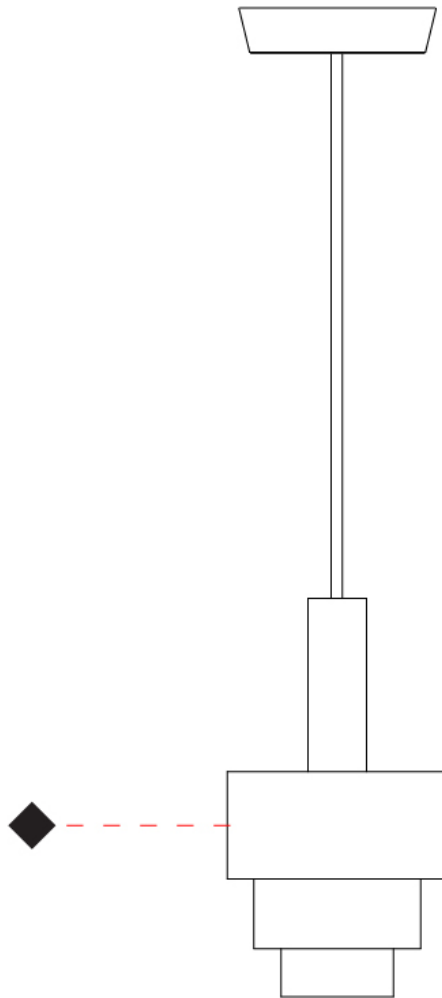

REFLECTIONS SUSPENSION

D51047-

PROJECT

TYPE

SPECIFIER

QUANTITY

DATE

D