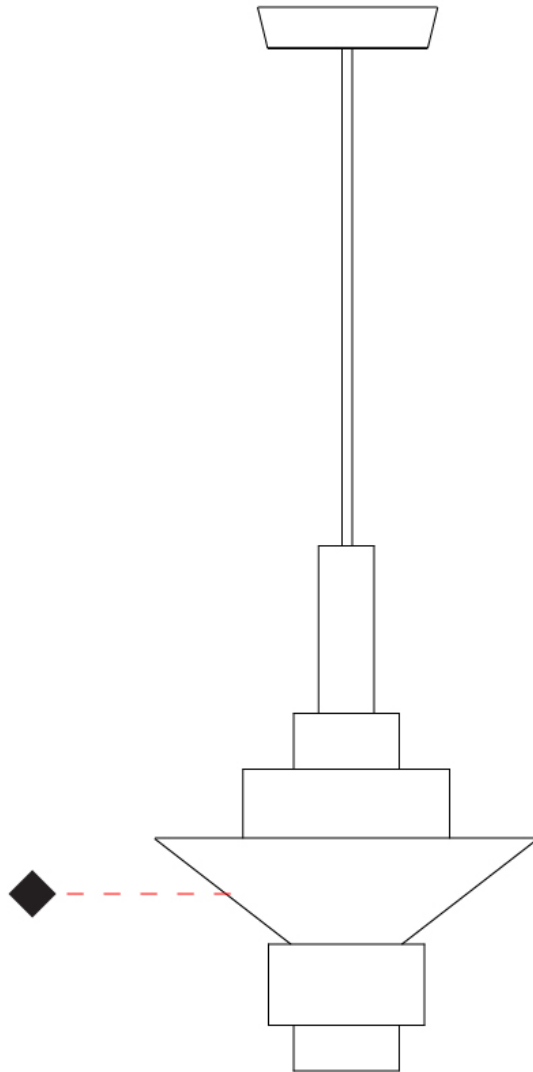

REFLECTIONS SUSPENSION

D51049-

PROJECT	_____
TYPE	_____
SPECIFIER	_____
QUANTITY	_____
DATE	_____

D