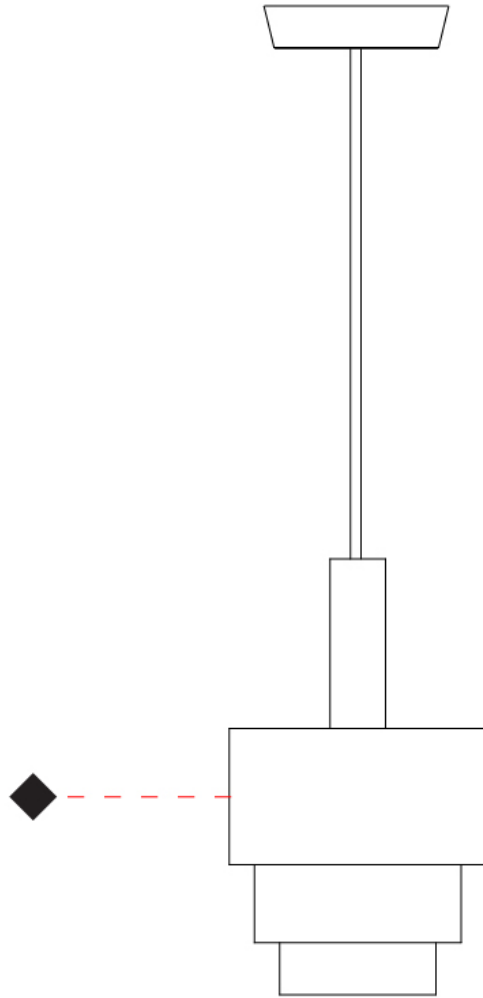

REFLECTIONS SUSPENSION

D51048-

PROJECT _____

TYPE _____

SPECIFIER _____

QUANTITY _____

DATE _____