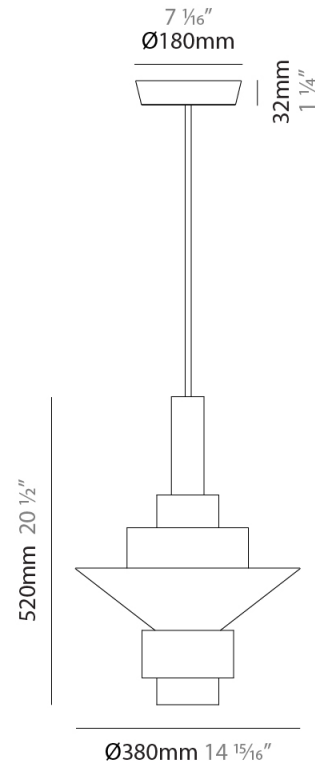

PROJECT	
TYPE	
SPECIFIER	
QUANTITY	
DATE	

REFLECTIONS SUSPENSION

D51049-

base number   Finish
Options

1. To build a product code in our configurator select the specify button on the base model # product page
2. To build a manual product code on this datasheet choose from the options listed below in blue font and add the suffix to the base model #

GENERAL

Series: Reflections
Brand: Fambuena
Division: Design
Mounting Type: Suspension
Mounting Location: Ceiling
Subcategory: Pendant

PHYSICAL

Shape: Abstract
Diameter (mm): 380
Diameter (in): 14 ¹⁵/₁₆
Height (mm): 520
Height (in): 20 ¹/₂
Light Distribution: Direct
Fixture Finish: [BRA](#) / [PWT](#) / [WHI](#)
Fixture Material: Brass and Natural Ash Wood
Cable Details: Cable length 2000mm / 79"

ELECTRICAL

Lamp Type: LED
Total Output Wattage (W): 34
Dimming: Non-Dimmable
Driver Included: Yes
Driver Location: Integrated
Driver Type: Constant Current - 120Vac
Driver Class: Class 2
Input Voltage (V): 120 - 277
Constant Current (MA): 500
Upon Request: 0-10Vdc dimming / Phase dimming 120Vac / Non-dimming 120/277Vac

LED

Number of LEDs: 2
Color Temperature (°K): 2700
Nominal Lumen (lm): 3100
CRI: >80 CRI
Lamp Life (hrs): 50000

OPTICAL

RATINGS AND CERTIFICATIONS

Certified By: Certified for North American Standards
IP rating: IP20