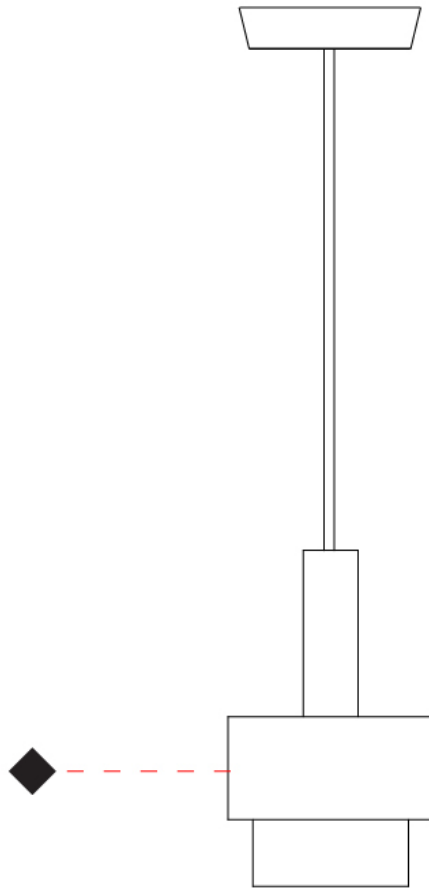

REFLECTIONS SUSPENSION

D51046-

PROJECT

TYPE

SPECIFIER

QUANTITY

DATE

D