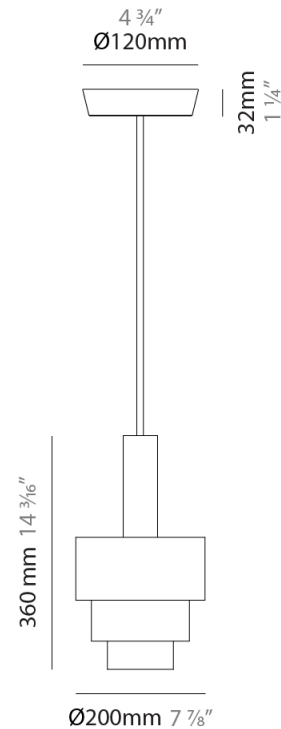

REFLECTIONS SUSPENSION

D51047-

base number   Finish
Options

1. To build a product code in our configurator select the specify button on the base model # product page
2. To build a manual product code on this datasheet choose from the options listed below in blue font and add the suffix to the base model #

GENERAL

Series: Reflections
Brand: Fambuena
Division: Design
Mounting Type: Suspension
Mounting Location: Ceiling
Subcategory: Pendant

PHYSICAL

Shape: Abstract
Diameter (mm): 200
Diameter (in): 7 7/8
Height (mm): 360
Height (in): 14 3/16
Light Distribution: Direct
Fixture Finish: [BRA](#) / [PWT](#) / [WHI](#)
Fixture Material: Brass and Natural Ash Wood
Cable Details: Cable length 2000mm / 79"

ELECTRICAL

Lamp Type: LED
Total Output Wattage (W): 17
Dimming: Non-Dimmable
Driver Included: Yes
Driver Location: Integrated
Driver Type: Constant Current - 120Vac
Driver Class: Class 2
Input Voltage (V): 120 - 277
Constant Current (mA): 500
Upon Request: 0-10Vdc dimming / Phase dimming 120Vac / Non-dimming 120/277Vac

LED

Number of LEDs: 1
Color Temperature (°K): 2700
Nominal Lumen (lm): 1550
CRI: >80 CRI
Lamp Life (hrs): 50000

OPTICAL

RATINGS AND CERTIFICATIONS

Certified By: Certified for North American Standards
IP rating: IP20