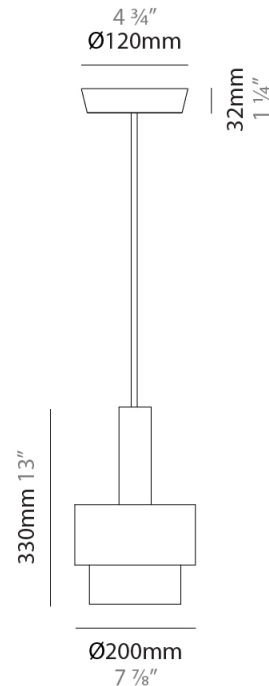

REFLECTIONS SUSPENSION

D51046-

base number   Finish
Options

1. To build a product code in our configurator select the specify button on the base model # product page
2. To build a manual product code on this datasheet choose from the options listed below in blue font and add the suffix to the base model #

GENERAL

Series: Reflections
Brand: Fambuena
Division: Design
Mounting Type: Suspension
Mounting Location: Ceiling
Subcategory: Pendant

PHYSICAL

Shape: Abstract
Diameter (mm): 200
Diameter (in): 7 7/8
Height (mm): 330
Height (in): 13
Light Distribution: Direct
Fixture Finish: [BRA](#) / [PWT](#) / [WHI](#)
Fixture Material: Brass and Natural Ash Wood
Cable Details: Cable length 2000mm / 79"

ELECTRICAL

Lamp Type: LED
Total Output Wattage (W): 17
Dimming: Non-Dimmable
Driver Included: Yes
Driver Location: Integrated
Driver Type: Constant Current - 120Vac
Driver Class: Class 2
Input Voltage (V): 120 - 277
Constant Current (MA): 500
Upon Request: 0-10Vdc dimming / Phase dimming / Non-dimming
120/277Vac

LED

Number of LEDs: 1
Color Temperature (°K): 2700
Nominal Lumen (lm): 1550
CRI: >80 CRI
Lamp Life (hrs): 50000

OPTICAL

RATINGS AND CERTIFICATIONS

Certified By: Certified for North American Standards
IP rating: IP20

PROJECT	_____
TYPE	_____
SPECIFIER	_____
QUANTITY	_____
DATE	_____