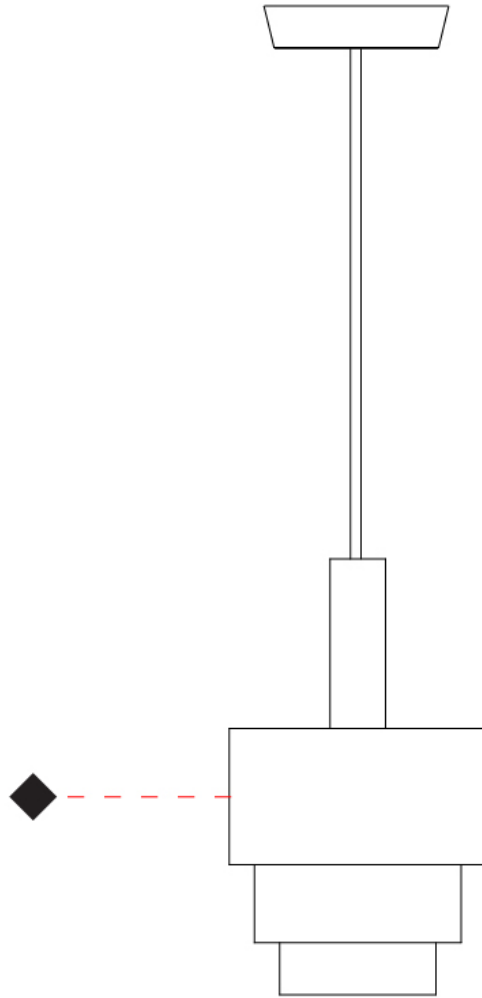

REFLECTIONS SUSPENSION

D51048-

PROJECT _____

TYPE _____

SPECIFIER _____

QUANTITY _____

DATE _____