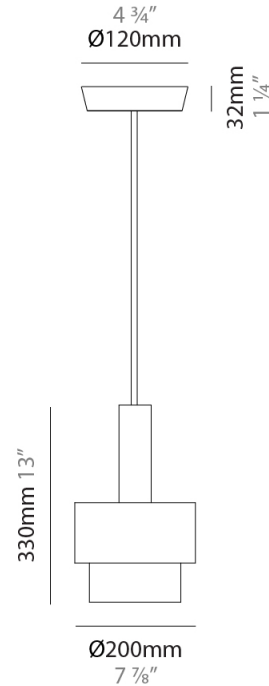

REFLECTIONS SUSPENSION

D51046-

base number   Finish
Options

1. To build a product code in our configurator select the specify button on the base model # product page
2. To build a manual product code on this datasheet choose from the options listed below in blue font and add the suffix to the base model #

GENERAL

Series: Reflections
Partner: Fambuena
Division: Design
Installation: Suspension
Product Type: Pendant
Mounting Location: Ceiling

PHYSICAL

Shape: Abstract
Diameter (mm): 200
Diameter (in): 7 7/8
Height (mm): 330
Height (in): 13
Fixture Finish: [BRA](#) / [PWT](#) / [WHI](#)
Fixture Material: Brass and Natural Ash Wood
Primary Material: Wood
Cable Details: Cable length 2000mm / 79"

ELECTRICAL

Lamp Type: LED
Total Output Wattage (W): 17
Dimming: Non-Dimmable
Driver Included: Yes
Driver Location: Integrated
Driver Type: Constant Current - 120Vac
Driver Class: Class 2
Input Voltage (V): 120 - 277
Constant Current (MA): 500
Upon Request: 0-10Vdc dimming / Phase dimming / Non-dimming
120/277Vac

LED

Number of LEDs: 1
Color Temperature (°K): 2700
Nominal Lumen (lm): 1550
CRI: >80 CRI
Lamp Life (hrs): 50000

OPTICAL

RATINGS AND CERTIFICATIONS

Certified By: Certified for North American Standards
IP rating: IP20

PROJECT	_____
TYPE	_____
SPECIFIER	_____
QUANTITY	_____
DATE	_____