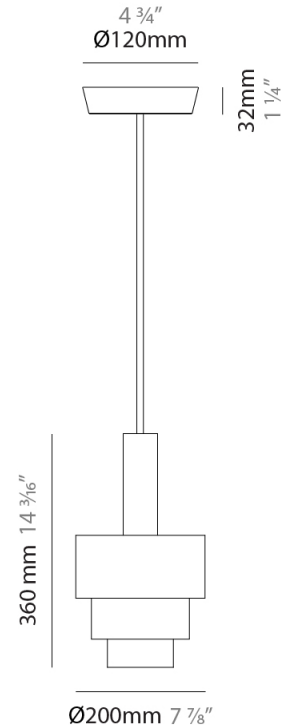

PROJECT	
TYPE	
SPECIFIER	
QUANTITY	
DATE	

REFLECTIONS SUSPENSION

D51047-

base number   Finish
Options

1. To build a product code in our configurator select the specify button on the base model # product page
2. To build a manual product code on this datasheet choose from the options listed below in blue font and add the suffix to the base model #

GENERAL

Series: Reflections
Partner: Fambuena
Division: Design
Installation: Suspension
Product Type: Pendant
Mounting Location: Ceiling

PHYSICAL

Shape: Abstract
Diameter (mm): 200
Diameter (in): 7 7/8
Height (mm): 360
Height (in): 14 3/16
Fixture Finish: [BRA](#) / [PWT](#) / [WHI](#)
Fixture Material: Brass and Natural Ash Wood
Primary Material: Wood
Cable Details: Cable length 2000mm / 79"

ELECTRICAL

Lamp Type: LED
Total Output Wattage (W): 17
Dimming: Non-Dimmable
Driver Included: Yes
Driver Location: Integrated
Driver Type: Constant Current - 120Vac
Driver Class: Class 2
Input Voltage (V): 120 - 277
Constant Current (mA): 500
Upon Request: 0-10Vdc dimming / Phase dimming 120Vac / Non-dimming 120/277Vac

LED

Number of LEDs: 1
Color Temperature (°K): 2700
Nominal Lumen (lm): 1550
CRI: >80 CRI
Lamp Life (hrs): 50000

OPTICAL

RATINGS AND CERTIFICATIONS

Certified By: Certified for North American Standards
IP rating: IP20