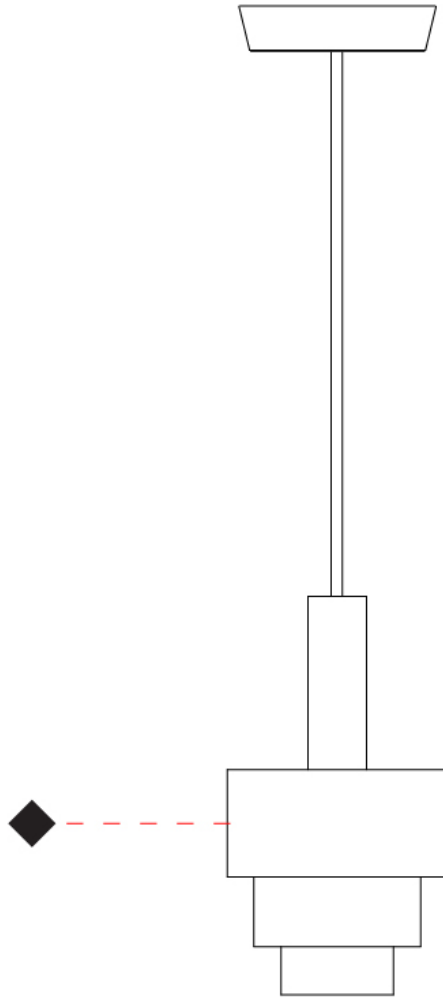

REFLECTIONS SUSPENSION

D51047-

PROJECT _____

TYPE _____

SPECIFIER _____

QUANTITY _____

DATE _____

D