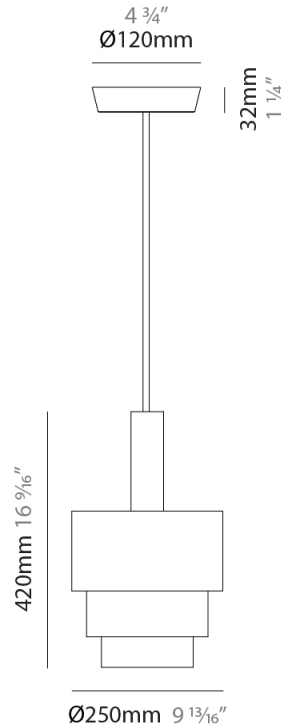

REFLECTIONS SUSPENSION

D51048-

base number   Finish
Options

1. To build a product code in our configurator select the specify button on the base model # product page
2. To build a manual product code on this datasheet choose from the options listed below in blue font and add the suffix to the base model #

GENERAL

Series: Reflections
Partner: Fambuena
Division: Design
Installation: Suspension
Product Type: Pendant
Mounting Location: Ceiling

PHYSICAL

Shape: Abstract
Diameter (mm): 250
Diameter (in): 9 ¹³/₁₆
Height (mm): 420
Height (in): 16 ⁹/₁₆
Fixture Finish: [BRA](#) / [PWT](#) / [WHI](#)
Fixture Material: Brass and Natural Ash Wood
Primary Material: Wood
Cable Details: Cable length 2000mm / 79"

ELECTRICAL

Lamp Type: LED
Total Output Wattage (W): 17
Dimming: Non-Dimmable
Driver Included: Yes
Driver Location: Integrated
Driver Type: Constant Current - 120Vac
Driver Class: Class 2
Input Voltage (V): 120 - 277
Constant Current (mA): 500
Upon Request: 0-10Vdc dimming / Phase dimming 120Vac / Non-dimming 120/277Vac

LED

Color Temperature (°K): 2700
Nominal Lumen (lm): 1550
CRI: >80 CRI
Lamp Life (hrs): 50000

OPTICAL

RATINGS AND CERTIFICATIONS

Certified By: Certified for North American Standards
IP rating: IP20

PROJECT	_____
TYPE	_____
SPECIFIER	_____
QUANTITY	_____
DATE	_____