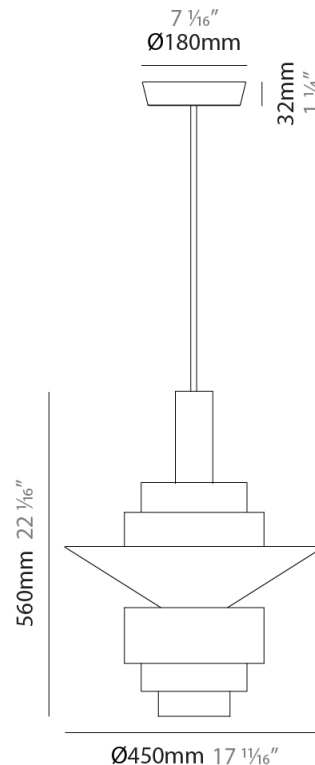

PROJECT	_____
TYPE	_____
SPECIFIER	_____
QUANTITY	_____
DATE	_____

REFLECTIONS SUSPENSION

D51050-

base number   Finish
Options

1. To build a product code in our configurator select the specify button on the base model # product page
2. To build a manual product code on this datasheet choose from the options listed below in blue font and add the suffix to the base model #

GENERAL

Series: Reflections
Partner: Fambuena
Division: Design
Installation: Suspension
Product Type: Pendant
Mounting Location: Ceiling

PHYSICAL

Shape: Abstract
Diameter (mm): 450
Diameter (in): 17 11/16
Height (mm): 560
Height (in): 22 1/16
Fixture Finish: [BRA](#) / [PWT](#) / [WHI](#)
Fixture Material: Brass and Natural Ash Wood
Primary Material: Wood
Cable Details: Cable length 2000mm / 79

ELECTRICAL

Lamp Type: LED
Total Output Wattage (W): 34
Dimming: Non-Dimmable
Driver Included: Yes
Driver Location: Integrated
Driver Type: Constant Current - 120Vac
Driver Class: Class 2
Input Voltage (V): 120 - 277
Constant Current (MA): 500
Upon Request: 0-10Vdc dimming / Phase dimming 120Vac / Non-dimming 120/277Vac

LED

Number of LEDs: 2
Color Temperature (°K): 2700
Nominal Lumen (lm): 3100
CRI: >80 CRI
Lamp Life (hrs): 50000

OPTICAL

RATINGS AND CERTIFICATIONS

Certified By: Certified for North American Standards
IP rating: IP20