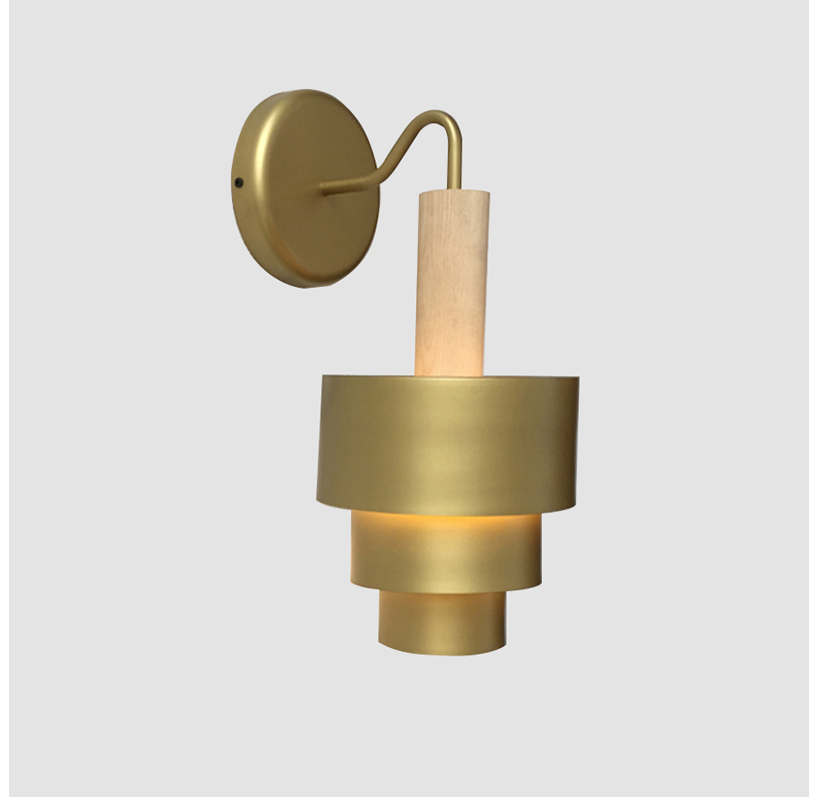

REFLECTIONS SURFACE

D53036-

base number   Finish
Options

1. To build a product code in our configurator select the specify button on the base model # product page
2. To build a manual product code on this datasheet choose from the options listed below in blue font and add the suffix to the base model #

GENERAL

Series: Reflections
Brand: Fambuena
Division: Design
Mounting Type: Surface
Mounting Location: Wall
Subcategory: Ambient

PHYSICAL

Shape: Abstract
Diameter (mm): 200
Diameter (in): 7 7/8
Height (mm): 360
Depth (mm): 290
Height (in): 14 3/16
Light Distribution: Direct
Fixture Finish: [BRA](#) / [PWT](#) / [WHI](#)
Fixture Material: Brass and Natural Ash Wood

ELECTRICAL

Lamp Type: LED
Input Wattage (W): 12
Dimming: Electronic Low Voltage Dimming
Input Voltage (V): 120Vac Direct Line

LED

Color Temperature (°K): 2700
Max. Delivered Lumen (lm): 1550
CRI: >80 CRI
Lamp Life (hrs): 50000

OPTICAL

RATINGS AND CERTIFICATIONS

Certified By: Certified for North American Standards
IP rating: IP20

PROJECT	_____
TYPE	_____
SPECIFIER	_____
QUANTITY	_____
DATE	_____