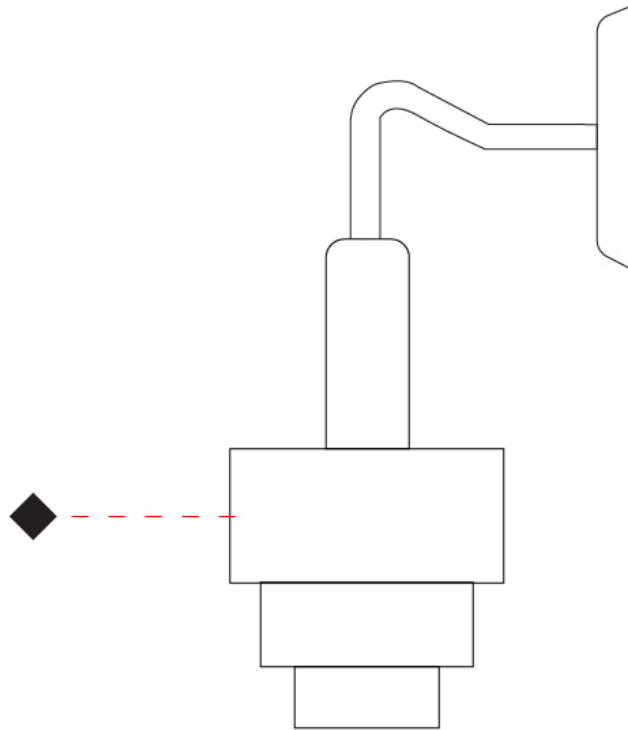

D53036-

PROJECT _____

TYPE _____

SPECIFIER _____

QUANTITY _____

DATE _____

D