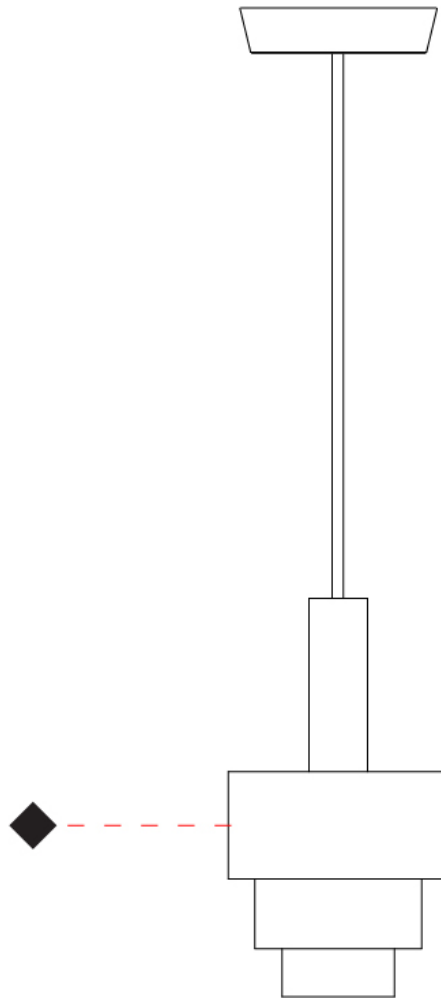

D51047-

PROJECT

TYPE

SPECIFIER

QUANTITY

DATE

D