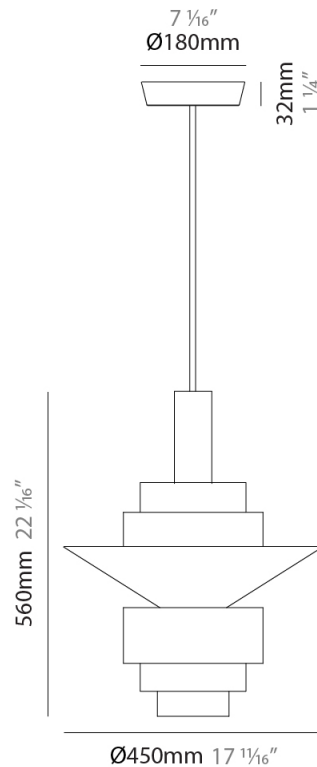

PROJECT	
TYPE	
SPECIFIER	
QUANTITY	
DATE	

REFLECTIONS SUSPENSION

D51050-

base number   Finish
Options

1. To build a product code in our configurator select the specify button on the base model # product page
2. To build a manual product code on this datasheet choose from the options listed below in blue font and add the suffix to the base model #

GENERAL

Series: Reflections
Brand: Fambuena
Division: Design
Mounting Type: Suspension
Mounting Location: Ceiling
Subcategory: Pendant

PHYSICAL

Shape: Abstract
Diameter (mm): 450
Diameter (in): 17 ¹¹/₁₆
Height (mm): 560
Height (in): 22 ¹/₁₆
Light Distribution: Direct
Fixture Finish: [BRA](#) / [PWT](#) / [WHI](#)
Fixture Material: Brass and Natural Ash Wood
Cable Details: Cable length 2000mm / 79

ELECTRICAL

Lamp Type: LED
Total Output Wattage (W): 34
Dimming: Non-Dimmable
Driver Included: Yes
Driver Location: Integrated
Driver Type: Constant Current - 120Vac
Driver Class: Class 2
Input Voltage (V): 120 - 277
Constant Current (MA): 500
Upon Request: 0-10Vdc dimming / Phase dimming 120Vac / Non-dimming 120/277Vac

LED

Number of LEDs: 2
Color Temperature (°K): 2700
Nominal Lumen (lm): 3100
CRI: >80 CRI
Lamp Life (hrs): 50000

OPTICAL

RATINGS AND CERTIFICATIONS

Certified By: Certified for North American Standards
IP rating: IP20