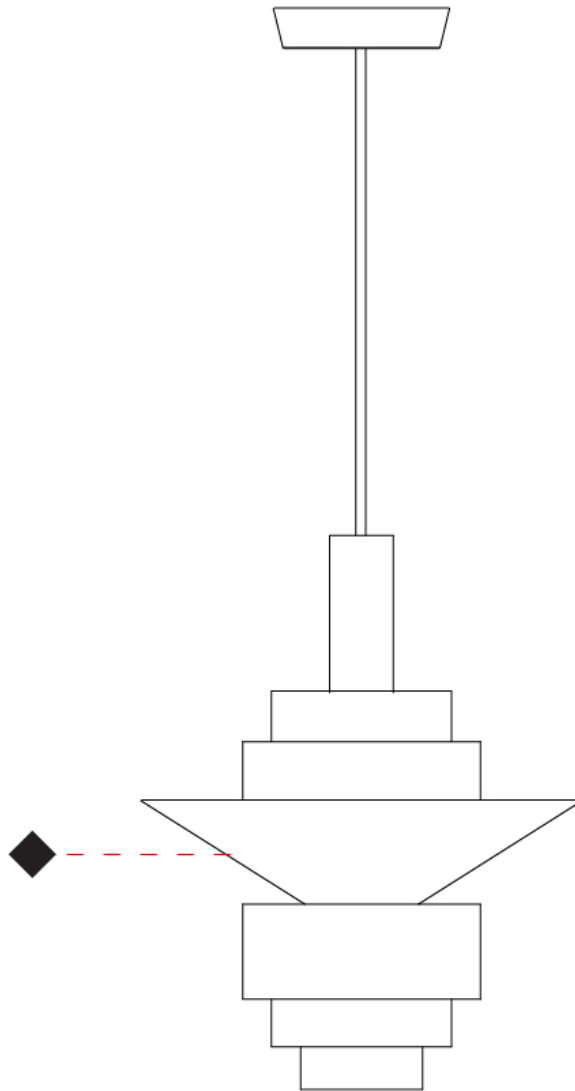

REFLECTIONS SUSPENSION

D51050-

PROJECT

TYPE

SPECIFIER

QUANTITY

DATE

D