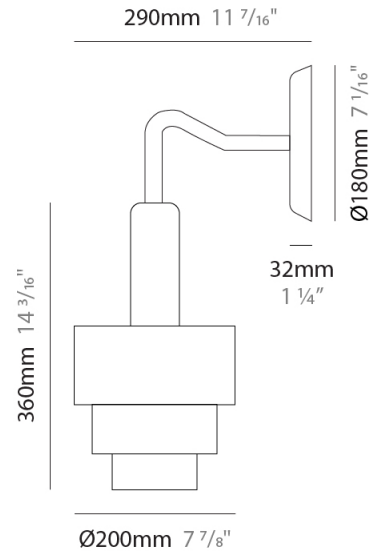

REFLECTIONS SURFACE

D53036-

base number   Finish
Options

1. To build a product code in our configurator select the specify button on the base model # product page
2. To build a manual product code on this datasheet choose from the options listed below in blue font and add the suffix to the base model #

GENERAL

Series: Reflections
Brand: Fambuena
Division: Design
Mounting Type: Surface
Mounting Location: Wall
Subcategory: Ambient

PHYSICAL

Shape: Abstract
Diameter (mm): 200
Diameter (in): 7 7/8
Height (mm): 360
Depth (mm): 290
Height (in): 14 3/16
Light Distribution: Direct
Fixture Finish: [BRA](#) / [PWT](#) / [WHI](#)
Fixture Material: Brass and Natural Ash Wood

ELECTRICAL

Lamp Type: LED
Input Wattage (W): 12
Dimming: Electronic Low Voltage Dimming
Input Voltage (V): 120Vac Direct Line

LED

Color Temperature (°K): 2700
Max. Delivered Lumen (lm): 1550
CRI: >80 CRI
Lamp Life (hrs): 50000

OPTICAL

RATINGS AND CERTIFICATIONS

Certified By: Certified for North American Standards
IP rating: IP20

PROJECT	_____
TYPE	_____
SPECIFIER	_____
QUANTITY	_____
DATE	_____