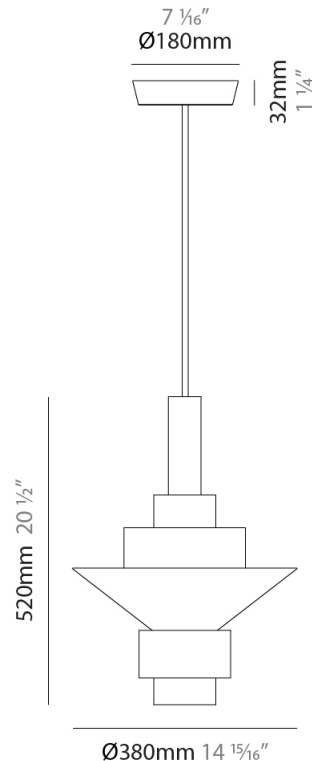

REFLECTIONS SUSPENSION

D51049-

base number   Finish
Options

1. To build a product code in our configurator select the specify button on the base model # product page
2. To build a manual product code on this datasheet choose from the options listed below in blue font and add the suffix to the base model #

GENERAL

Series: Reflections
Brand: Fambuena
Division: Design
Mounting Type: Suspension
Mounting Location: Ceiling
Subcategory: Pendant

PHYSICAL

Shape: Abstract
Diameter (mm): 380
Diameter (in): 14 ¹⁵/₁₆
Height (mm): 520
Height (in): 20 ¹/₂
Light Distribution: Direct
Fixture Finish: [BRA](#) / [PWT](#) / [WHI](#)
Fixture Material: Brass and Natural Ash Wood
Cable Details: Cable length 2000mm / 79"

ELECTRICAL

Lamp Type: LED
Total Output Wattage (W): 34
Dimming: Non-Dimmable
Driver Included: Yes
Driver Location: Integrated
Driver Type: Constant Current - 120Vac
Driver Class: Class 2
Input Voltage (V): 120 - 277
Constant Current (MA): 500
Upon Request: 0-10Vdc dimming / Phase dimming 120Vac / Non-dimming 120/277Vac

LED

Number of LEDs: 2
Color Temperature (°K): 2700
Nominal Lumen (lm): 3100
CRI: >80 CRI
Lamp Life (hrs): 50000

OPTICAL

RATINGS AND CERTIFICATIONS

Certified By: Certified for North American Standards
IP rating: IP20

PROJECT	_____
TYPE	_____
SPECIFIER	_____
QUANTITY	_____
DATE	_____