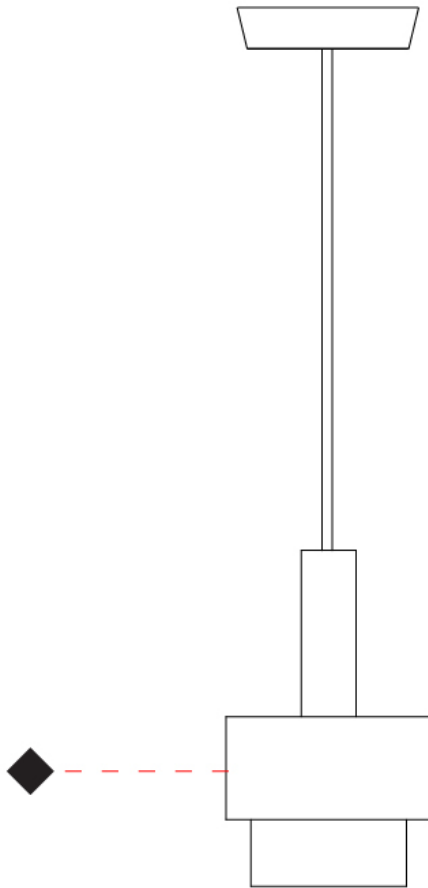

REFLECTIONS SUSPENSION

D51046-

PROJECT _____

TYPE _____

SPECIFIER _____

QUANTITY _____

DATE _____

D