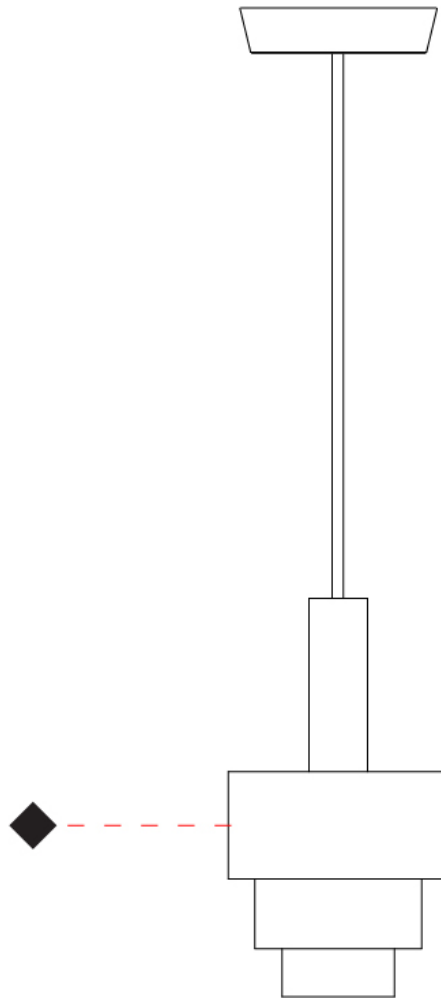

REFLECTIONS SUSPENSION

D51047-

PROJECT

TYPE

SPECIFIER

QUANTITY

DATE