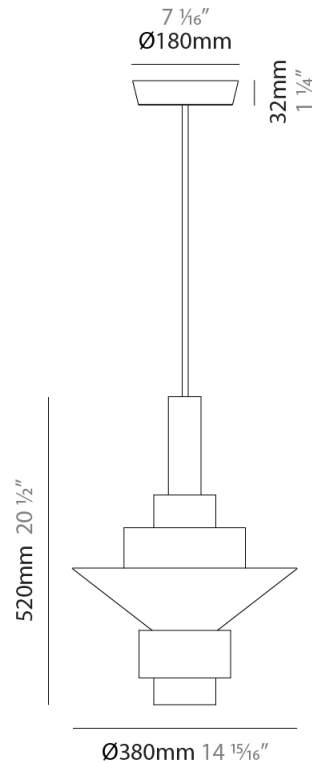

PROJECT	_____
TYPE	_____
SPECIFIER	_____
QUANTITY	_____
DATE	_____

REFLECTIONS SUSPENSION

D51049-

base number   Finish
Options

1. To build a product code in our configurator select the specify button on the base model # product page
2. To build a manual product code on this datasheet choose from the options listed below in blue font and add the suffix to the base model #

GENERAL

Series: Reflections
Brand: Fambuena
Division: Design
Mounting Type: Suspension
Mounting Location: Ceiling
Subcategory: Pendant

PHYSICAL

Shape: Abstract
Diameter (mm): 380
Diameter (in): 14 ¹⁵/₁₆
Height (mm): 520
Height (in): 20 ¹/₂
Light Distribution: Direct
Fixture Finish: [BRA](#) / [PWT](#) / [WHI](#)
Fixture Material: Brass and Natural Ash Wood
Cable Details: Cable length 2000mm / 79"

ELECTRICAL

Lamp Type: LED
Total Output Wattage (W): 34
Dimming: Non-Dimmable
Driver Included: Yes
Driver Location: Integrated
Driver Type: Constant Current - 120Vac
Driver Class: Class 2
Input Voltage (V): 120 - 277
Constant Current (MA): 500
Upon Request: 0-10Vdc dimming / Phase dimming 120Vac / Non-dimming 120/277Vac

LED

Number of LEDs: 2
Color Temperature (°K): 2700
Nominal Lumen (lm): 3100
CRI: >80 CRI
Lamp Life (hrs): 50000

OPTICAL

RATINGS AND CERTIFICATIONS

Certified By: Certified for North American Standards
IP rating: IP20