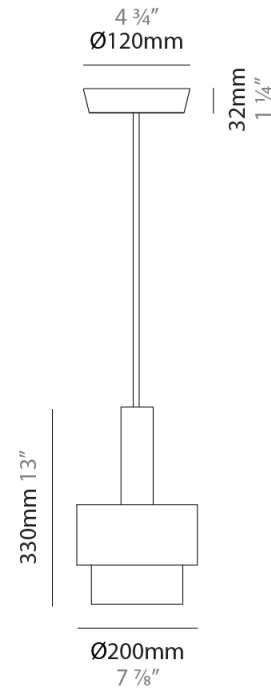

REFLECTIONS SUSPENSION

D51046-

base number   Finish
Options

1. To build a product code in our configurator select the specify button on the base model # product page
2. To build a manual product code on this datasheet choose from the options listed below in blue font and add the suffix to the base model #

GENERAL

Series: Reflections
Brand: Fambuena
Division: Design
Mounting Type: Suspension
Mounting Location: Ceiling
Subcategory: Pendant

PHYSICAL

Shape: Abstract
Diameter (mm): 200
Diameter (in): 7 7/8
Height (mm): 330
Height (in): 13
Light Distribution: Direct
Fixture Finish: [BRA](#) / [PWT](#) / [WHI](#)
Fixture Material: Brass and Natural Ash Wood
Cable Details: Cable length 2000mm / 79"

ELECTRICAL

Lamp Type: LED
Total Output Wattage (W): 17
Dimming: Non-Dimmable
Driver Included: Yes
Driver Location: Integrated
Driver Type: Constant Current - 120Vac
Driver Class: Class 2
Input Voltage (V): 120 - 277
Constant Current (MA): 500
Upon Request: 0-10Vdc dimming / Phase dimming / Non-dimming
120/277Vac

LED

Number of LEDs: 1
Color Temperature (°K): 2700
Nominal Lumen (lm): 1550
CRI: >80 CRI
Lamp Life (hrs): 50000

OPTICAL

RATINGS AND CERTIFICATIONS

Certified By: Certified for North American Standards
IP rating: IP20

PROJECT
TYPE
SPECIFIER
QUANTITY
DATE