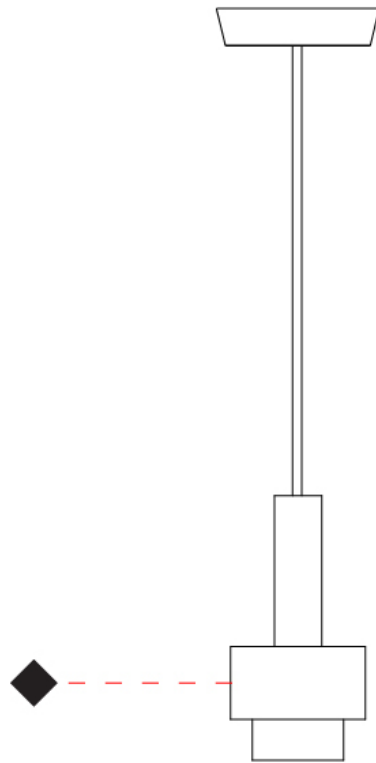

REFLECTIONS SUSPENSION

D51045-

PROJECT

TYPE

SPECIFIER

QUANTITY

DATE

D