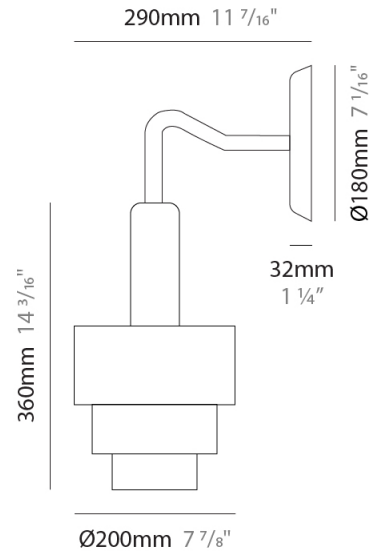

REFLECTIONS SURFACE

D53036-

base number Finish
Options

1. To build a product code in our configurator select the specify button on the base model # product page
2. To build a manual product code on this datasheet choose from the options listed below in blue font and add the suffix to the base model #

GENERAL

Series: Reflections
Brand: Fambuena
Division: Design
Mounting Type: Surface
Mounting Location: Wall
Subcategory: Ambient

PHYSICAL

Shape: Abstract
Diameter (mm): 200
Diameter (in): 7 7/8
Height (mm): 360
Depth (mm): 290
Height (in): 14 3/16
Light Distribution: Direct
Fixture Finish: [BRA / PWT / WHI](#)
Fixture Material: Brass and Natural Ash Wood

ELECTRICAL

Lamp Type: LED
Input Wattage (W): 12
Dimming: Electronic Low Voltage Dimming
Input Voltage (V): 120Vac Direct Line

LED

Color Temperature (°K): 2700
Max. Delivered Lumen (lm): 1550
CRI: >80 CRI
Lamp Life (hrs): 50000

OPTICAL

RATINGS AND CERTIFICATIONS

Certified By: Certified for North American Standards
IP rating: IP20

PROJECT
TYPE
SPECIFIER
QUANTITY
DATE