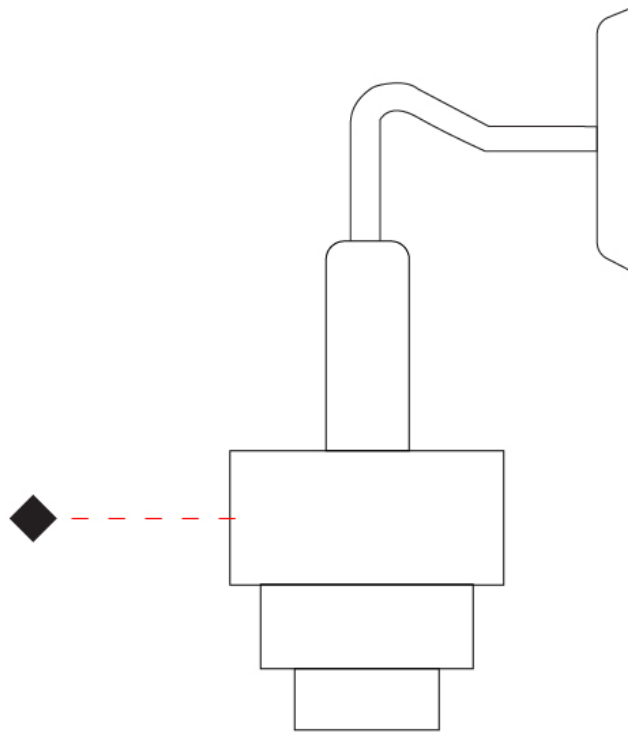

D53036-

PROJECT _____

TYPE _____

SPECIFIER _____

QUANTITY _____

DATE _____

D