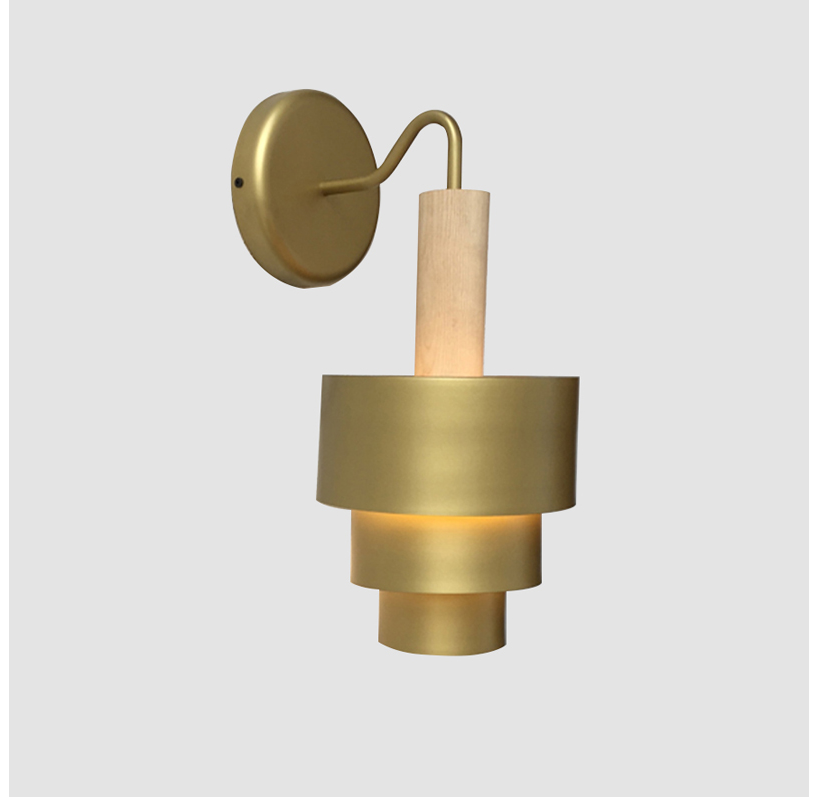

REFLECTIONS SURFACE

D53036-

base number Finish
Options

1. To build a product code in our configurator select the specify button on the base model # product page
2. To build a manual product code on this datasheet choose from the options listed below in blue font and add the suffix to the base model #

GENERAL

Series: Reflections
Brand: Fambuena
Division: Design
Mounting Type: Surface
Mounting Location: Wall
Subcategory: Ambient

PHYSICAL

Shape: Abstract
Diameter (mm): 200
Diameter (in): 7 7/8
Height (mm): 360
Depth (mm): 290
Height (in): 14 3/16
Light Distribution: Direct
Fixture Finish: [BRA / PWT / WHI](#)
Fixture Material: Brass and Natural Ash Wood

ELECTRICAL

Lamp Type: LED
Input Wattage (W): 12
Dimming: Electronic Low Voltage Dimming
Input Voltage (V): 120Vac Direct Line

LED

Color Temperature (°K): 2700
Max. Delivered Lumen (lm): 1550
CRI: >80 CRI
Lamp Life (hrs): 50000

OPTICAL

RATINGS AND CERTIFICATIONS

Certified By: Certified for North American Standards
IP rating: IP20

PROJECT
TYPE
SPECIFIER
QUANTITY
DATE