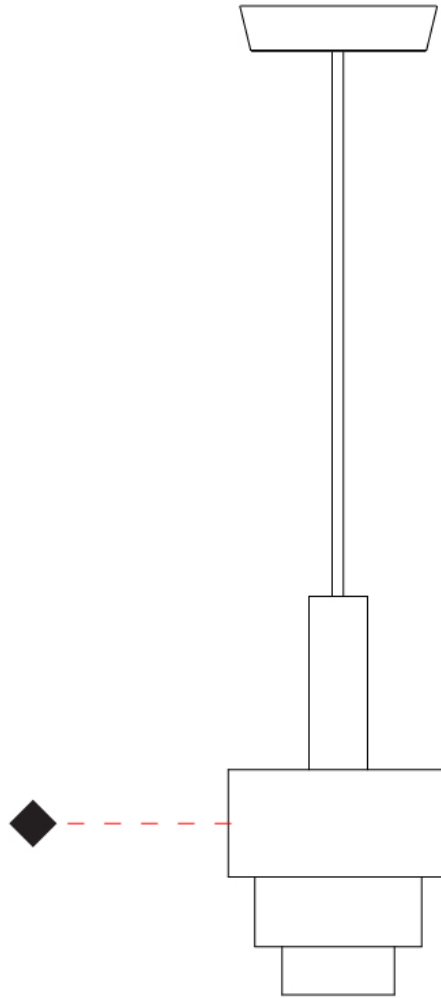

D51047-

PROJECT

TYPE

SPECIFIER

QUANTITY

DATE

D