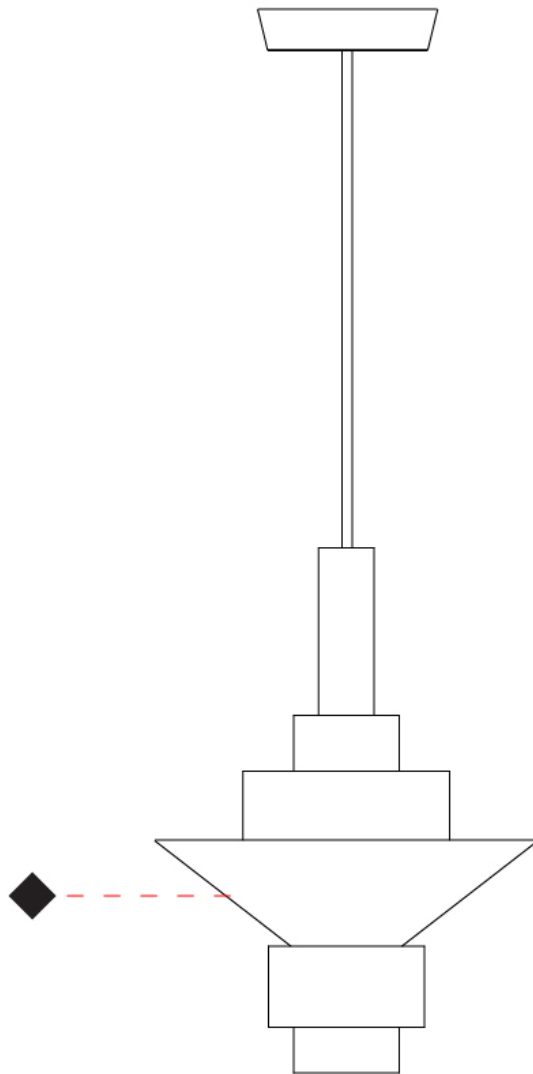

REFLECTIONS SUSPENSION

D51049-

PROJECT

TYPE

SPECIFIER

QUANTITY

DATE

D