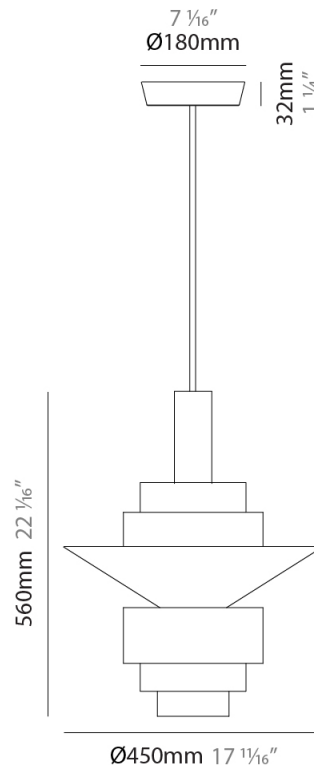

PROJECT	
TYPE	
SPECIFIER	
QUANTITY	
DATE	

REFLECTIONS SUSPENSION

D51050-

base number   Finish
Options

1. To build a product code in our configurator select the specify button on the base model # product page
2. To build a manual product code on this datasheet choose from the options listed below in blue font and add the suffix to the base model #

GENERAL

Series: Reflections
Brand: Fambuena
Division: Design
Mounting Type: Suspension
Mounting Location: Ceiling
Subcategory: Pendant

PHYSICAL

Shape: Abstract
Diameter (mm): 450
Diameter (in): 17 11/16
Height (mm): 560
Height (in): 22 1/16
Light Distribution: Direct
Fixture Finish: [BRA](#) / [PWT](#) / [WHI](#)
Fixture Material: Brass and Natural Ash Wood
Cable Details: Cable length 2000mm / 79

ELECTRICAL

Lamp Type: LED
Total Output Wattage (W): 34
Dimming: Non-Dimmable
Driver Included: Yes
Driver Location: Integrated
Driver Type: Constant Current - 120Vac
Driver Class: Class 2
Input Voltage (V): 120 - 277
Constant Current (MA): 500
Upon Request: 0-10Vdc dimming / Phase dimming 120Vac / Non-dimming 120/277Vac

LED

Number of LEDs: 2
Color Temperature (°K): 2700
Nominal Lumen (lm): 3100
CRI: >80 CRI
Lamp Life (hrs): 50000

OPTICAL

RATINGS AND CERTIFICATIONS

Certified By: Certified for North American Standards
IP rating: IP20