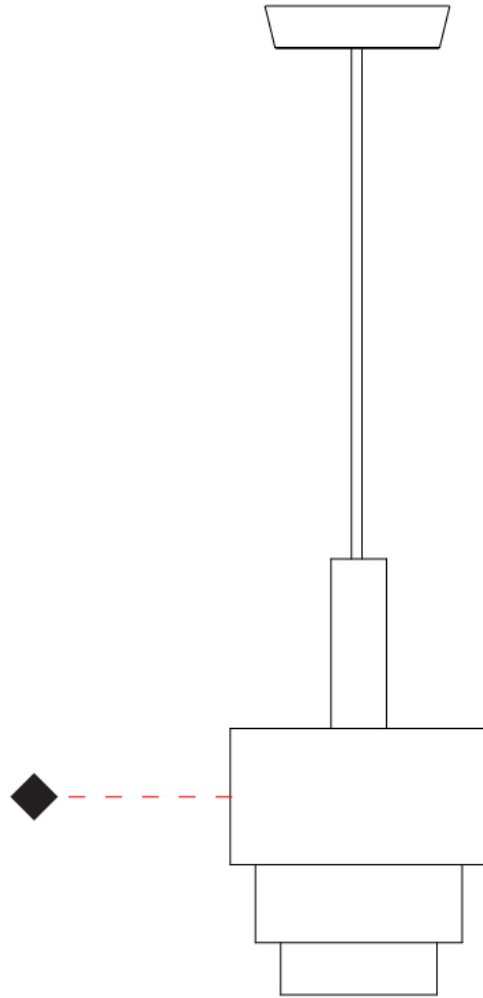

REFLECTIONS SUSPENSION

D51048-

PROJECT

TYPE

SPECIFIER

QUANTITY

DATE