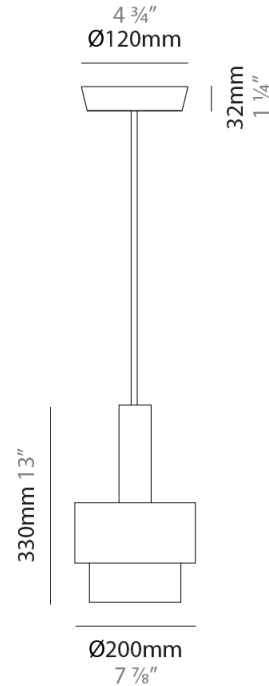

REFLECTIONS SUSPENSION

D51046-

base number   Finish
Options

1. To build a product code in our configurator select the specify button on the base model # product page
2. To build a manual product code on this datasheet choose from the options listed below in blue font and add the suffix to the base model #

GENERAL

Series: Reflections
Brand: Fambuena
Division: Design
Mounting Type: Suspension
Mounting Location: Ceiling
Subcategory: Pendant

PHYSICAL

Shape: Abstract
Diameter (mm): 200
Diameter (in): 7 7/8
Height (mm): 330
Height (in): 13
Light Distribution: Direct
Fixture Finish: [BRA](#) / [PWT](#) / [WHI](#)
Fixture Material: Brass and Natural Ash Wood
Cable Details: Cable length 2000mm / 79"

ELECTRICAL

Lamp Type: LED
Total Output Wattage (W): 17
Dimming: Non-Dimmable
Driver Included: Yes
Driver Location: Integrated
Driver Type: Constant Current - 120Vac
Driver Class: Class 2
Input Voltage (V): 120 - 277
Constant Current (MA): 500
Upon Request: 0-10Vdc dimming / Phase dimming / Non-dimming
120/277Vac

LED

Number of LEDs: 1
Color Temperature (°K): 2700
Nominal Lumen (lm): 1550
CRI: >80 CRI
Lamp Life (hrs): 50000

OPTICAL

RATINGS AND CERTIFICATIONS

Certified By: Certified for North American Standards
IP rating: IP20

PROJECT
TYPE
SPECIFIER
QUANTITY
DATE