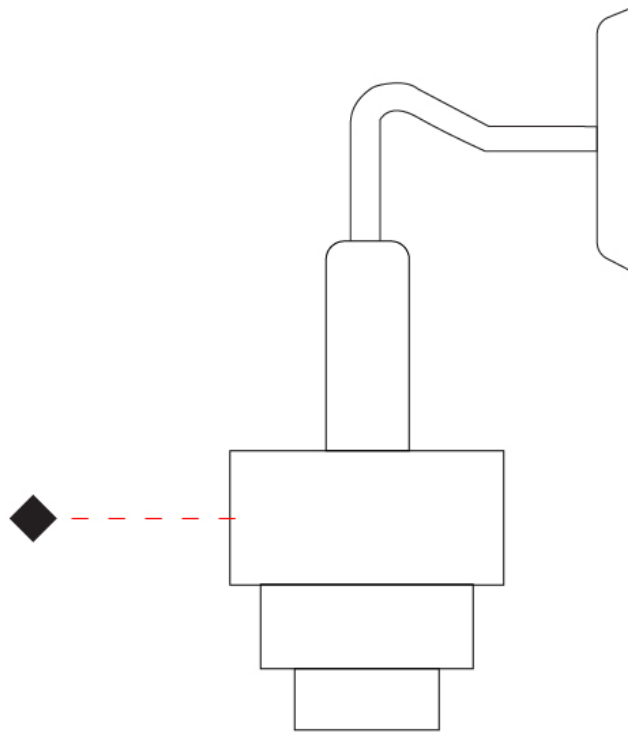

D53036-

PROJECT _____

TYPE _____

SPECIFIER _____

QUANTITY _____

DATE _____