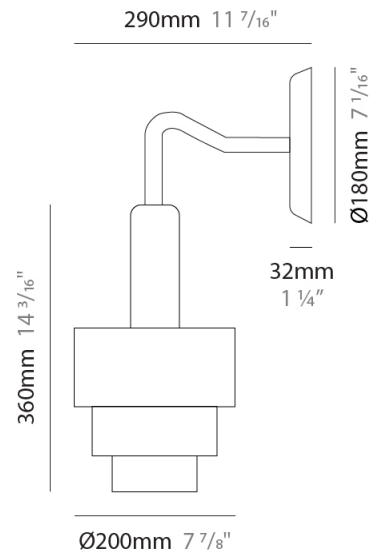

REFLECTIONS SURFACE

D53036-

base number   Finish
Options

1. To build a product code in our configurator select the specify button on the base model # product page
2. To build a manual product code on this datasheet choose from the options listed below in blue font and add the suffix to the base model #

GENERAL

Series: Reflections
Brand: Fambuena
Division: Design
Mounting Type: Surface
Mounting Location: Wall
Subcategory: Ambient

PHYSICAL

Shape: Abstract
Diameter (mm): 200
Diameter (in): 7 7/8
Height (mm): 360
Depth (mm): 290
Height (in): 14 3/16
Light Distribution: Direct
Fixture Finish: [BRA](#) / [PWT](#) / [WHI](#)
Fixture Material: Brass and Natural Ash Wood

ELECTRICAL

Lamp Type: LED
Input Wattage (W): 12
Dimming: Electronic Low Voltage Dimming
Input Voltage (V): 120Vac Direct Line

LED

Color Temperature (°K): 2700
Max. Delivered Lumen (lm): 1550
CRI: >80 CRI
Lamp Life (hrs): 50000

OPTICAL

RATINGS AND CERTIFICATIONS

Certified By: Certified for North American Standards
IP rating: IP20

PROJECT	_____
TYPE	_____
SPECIFIER	_____
QUANTITY	_____
DATE	_____