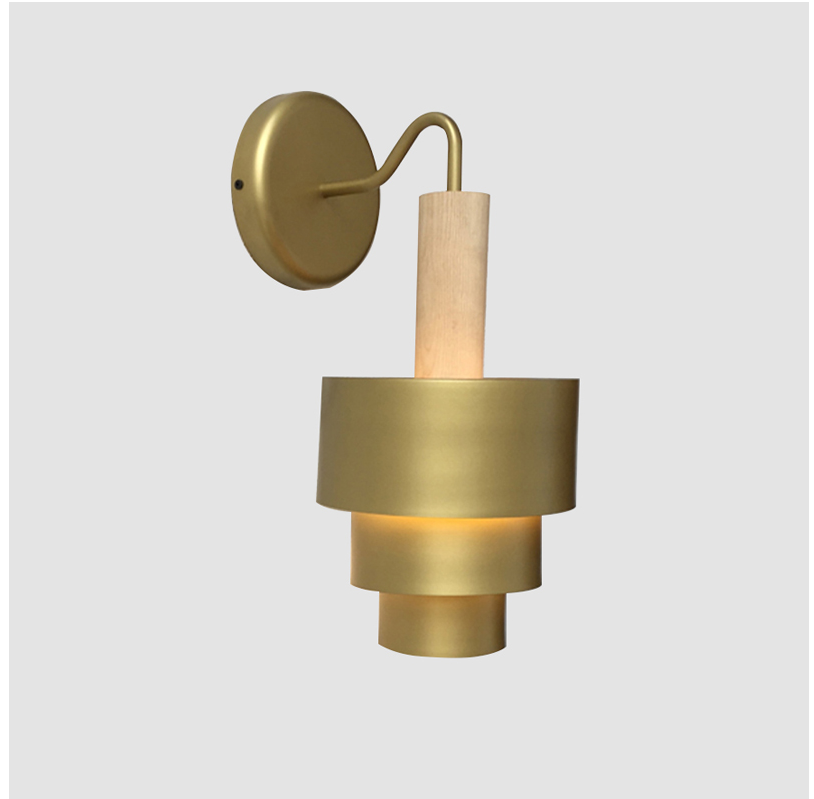

REFLECTIONS SURFACE

D53036-

base number   Finish
Options

1. To build a product code in our configurator select the specify button on the base model # product page
2. To build a manual product code on this datasheet choose from the options listed below in blue font and add the suffix to the base model #

GENERAL

Series: Reflections
Brand: Fambuena
Division: Design
Mounting Type: Surface
Mounting Location: Wall
Subcategory: Ambient

PHYSICAL

Shape: Abstract
Diameter (mm): 200
Diameter (in): 7 7/8
Height (mm): 360
Depth (mm): 290
Height (in): 14 3/16
Light Distribution: Direct
Fixture Finish: [BRA](#) / [PWT](#) / [WHI](#)
Fixture Material: Brass and Natural Ash Wood

ELECTRICAL

Lamp Type: LED
Input Wattage (W): 12
Dimming: Electronic Low Voltage Dimming
Input Voltage (V): 120Vac Direct Line

LED

Color Temperature (°K): 2700
Max. Delivered Lumen (lm): 1550
CRI: >80 CRI
Lamp Life (hrs): 50000

OPTICAL

RATINGS AND CERTIFICATIONS

Certified By: Certified for North American Standards
IP rating: IP20

PROJECT	_____
TYPE	_____
SPECIFIER	_____
QUANTITY	_____
DATE	_____