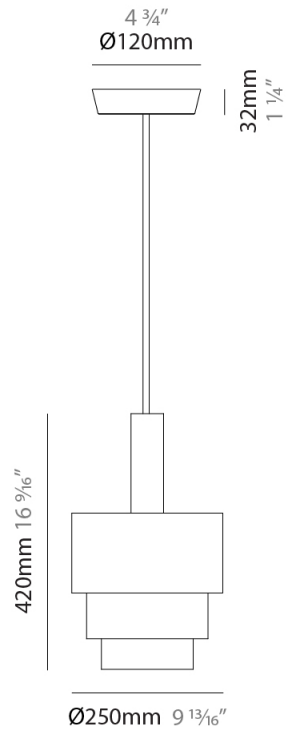

PROJECT	_____
TYPE	_____
SPECIFIER	_____
QUANTITY	_____
DATE	_____

REFLECTIONS SUSPENSION

D51048-

base number   Finish
Options

1. To build a product code in our configurator select the specify button on the base model # product page
2. To build a manual product code on this datasheet choose from the options listed below in blue font and add the suffix to the base model #

GENERAL

Series: Reflections
Brand: Fambuena
Division: Design
Mounting Type: Suspension
Mounting Location: Ceiling
Subcategory: Pendant

PHYSICAL

Shape: Abstract
Diameter (mm): 250
Diameter (in): 9 ¹³/₁₆
Height (mm): 420
Height (in): 16 ⁹/₁₆
Light Distribution: Direct
Fixture Finish: [BRA](#) / [PWT](#) / [WHI](#)
Fixture Material: Brass and Natural Ash Wood
Cable Details: Cable length 2000mm / 79"

ELECTRICAL

Lamp Type: LED
Total Output Wattage (W): 17
Dimming: Non-Dimmable
Driver Included: Yes
Driver Location: Integrated
Driver Type: Constant Current - 120Vac
Driver Class: Class 2
Input Voltage (V): 120 - 277
Constant Current (MA): 500
Upon Request: 0-10Vdc dimming / Phase dimming 120Vac / Non-dimming 120/277Vac

LED

Color Temperature (°K): 2700
Nominal Lumen (lm): 1550
CRI: >80 CRI
Lamp Life (hrs): 50000

OPTICAL

RATINGS AND CERTIFICATIONS

Certified By: Certified for North American Standards
IP rating: IP20