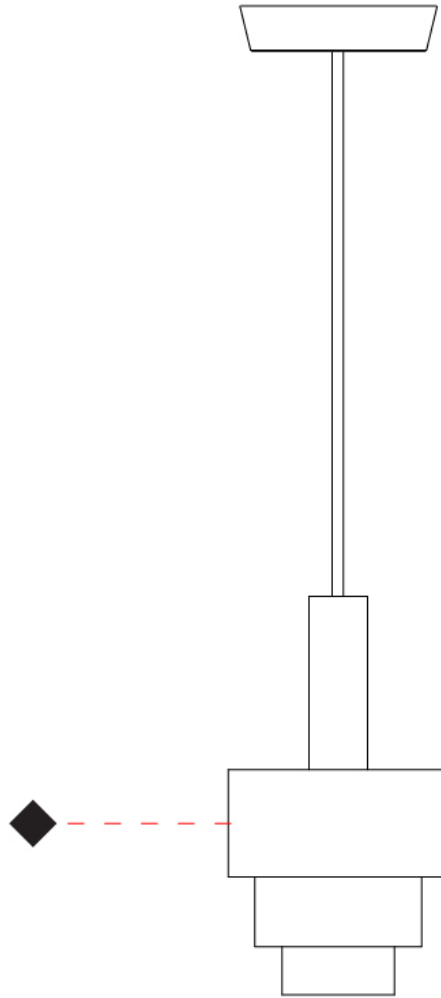

REFLECTIONS SUSPENSION

D51047-

PROJECT

TYPE

SPECIFIER

QUANTITY

DATE

D