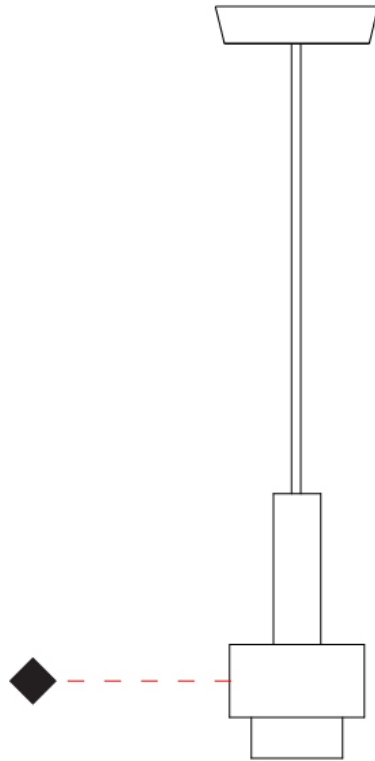

REFLECTIONS SUSPENSION

D51045-

PROJECT

TYPE

SPECIFIER

QUANTITY

DATE

D