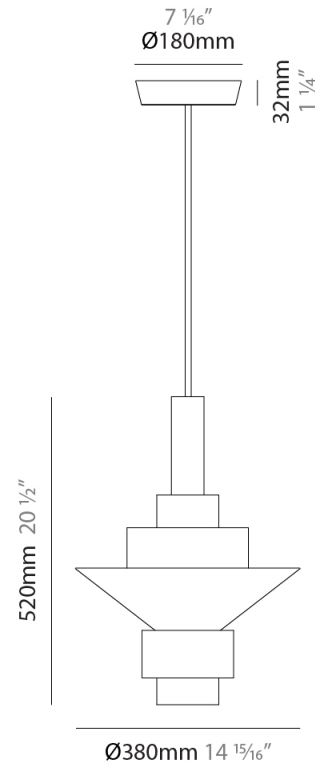

PROJECT	_____
TYPE	_____
SPECIFIER	_____
QUANTITY	_____
DATE	_____

REFLECTIONS SUSPENSION

D51049-

base number   Finish
Options

1. To build a product code in our configurator select the specify button on the base model # product page
2. To build a manual product code on this datasheet choose from the options listed below in blue font and add the suffix to the base model #

GENERAL

Series: Reflections
Brand: Fambuena
Division: Design
Mounting Type: Suspension
Mounting Location: Ceiling
Subcategory: Pendant

PHYSICAL

Shape: Abstract
Diameter (mm): 380
Diameter (in): 14 ¹⁵/₁₆
Height (mm): 520
Height (in): 20 ¹/₂
Light Distribution: Direct
Fixture Finish: [BRA](#) / [PWT](#) / [WHI](#)
Fixture Material: Brass and Natural Ash Wood
Cable Details: Cable length 2000mm / 79"

ELECTRICAL

Lamp Type: LED
Total Output Wattage (W): 34
Dimming: Non-Dimmable
Driver Included: Yes
Driver Location: Integrated
Driver Type: Constant Current - 120Vac
Driver Class: Class 2
Input Voltage (V): 120 - 277
Constant Current (MA): 500
Upon Request: 0-10Vdc dimming / Phase dimming 120Vac / Non-dimming 120/277Vac

LED

Number of LEDs: 2
Color Temperature (°K): 2700
Nominal Lumen (lm): 3100
CRI: >80 CRI
Lamp Life (hrs): 50000

OPTICAL

RATINGS AND CERTIFICATIONS

Certified By: Certified for North American Standards
IP rating: IP20