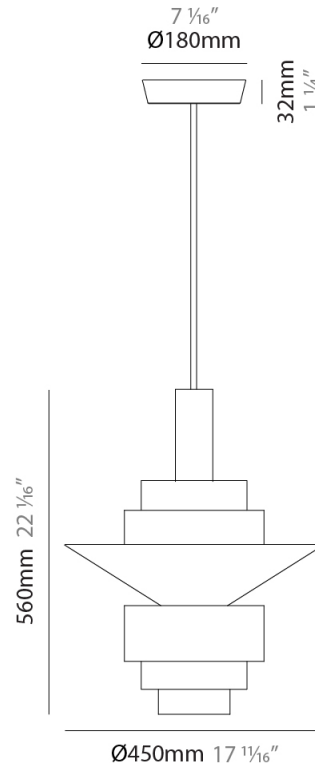

PROJECT	_____
TYPE	_____
SPECIFIER	_____
QUANTITY	_____
DATE	_____

REFLECTIONS SUSPENSION

D51050-

base number   Finish
Options

1. To build a product code in our configurator select the specify button on the base model # product page
2. To build a manual product code on this datasheet choose from the options listed below in blue font and add the suffix to the base model #

GENERAL

Series: Reflections
Brand: Fambuena
Division: Design
Mounting Type: Suspension
Mounting Location: Ceiling
Subcategory: Pendant

PHYSICAL

Shape: Abstract
Diameter (mm): 450
Diameter (in): 17 ¹¹/₁₆
Height (mm): 560
Height (in): 22 ¹/₁₆
Light Distribution: Direct
Fixture Finish: [BRA](#) / [PWT](#) / [WHI](#)
Fixture Material: Brass and Natural Ash Wood
Cable Details: Cable length 2000mm / 79

ELECTRICAL

Lamp Type: LED
Total Output Wattage (W): 34
Dimming: Non-Dimmable
Driver Included: Yes
Driver Location: Integrated
Driver Type: Constant Current - 120Vac
Driver Class: Class 2
Input Voltage (V): 120 - 277
Constant Current (MA): 500
Upon Request: 0-10Vdc dimming / Phase dimming 120Vac / Non-dimming 120/277Vac

LED

Number of LEDs: 2
Color Temperature (°K): 2700
Nominal Lumen (lm): 3100
CRI: >80 CRI
Lamp Life (hrs): 50000

OPTICAL

RATINGS AND CERTIFICATIONS

Certified By: Certified for North American Standards
IP rating: IP20