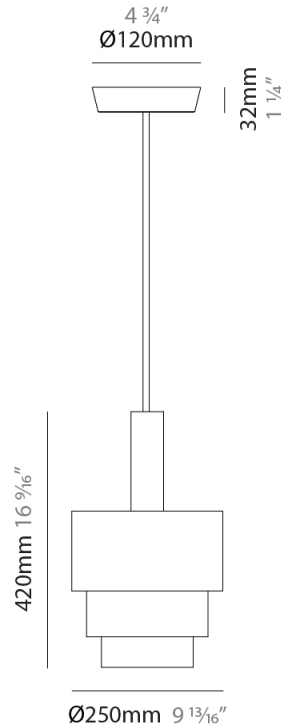

PROJECT	_____
TYPE	_____
SPECIFIER	_____
QUANTITY	_____
DATE	_____

REFLECTIONS SUSPENSION

D51048-

base number   Finish
Options

1. To build a product code in our configurator select the specify button on the base model # product page
2. To build a manual product code on this datasheet choose from the options listed below in blue font and add the suffix to the base model #

GENERAL

Series: Reflections
Partner: Fambuena
Division: Design
Installation: Suspension
Product Type: Pendant
Mounting Location: Ceiling

PHYSICAL

Shape: Abstract
Diameter (mm): 250
Diameter (in): 9 ¹³/₁₆
Height (mm): 420
Height (in): 16 ⁹/₁₆
Fixture Finish: [BRA](#) / [PWT](#) / [WHI](#)
Fixture Material: Brass and Natural Ash Wood
Primary Material: Wood
Cable Details: Cable length 2000mm / 79"

ELECTRICAL

Lamp Type: LED
Total Output Wattage (W): 17
Dimming: Non-Dimmable
Driver Included: Yes
Driver Location: Integrated
Driver Type: Constant Current - 120Vac
Driver Class: Class 2
Input Voltage (V): 120 - 277
Constant Current (mA): 500
Upon Request: 0-10Vdc dimming / Phase dimming 120Vac / Non-dimming 120/277Vac

LED

Color Temperature (°K): 2700
Nominal Lumen (lm): 1550
CRI: >80 CRI
Lamp Life (hrs): 50000

OPTICAL

RATINGS AND CERTIFICATIONS

Certified By: Certified for North American Standards
IP rating: IP20