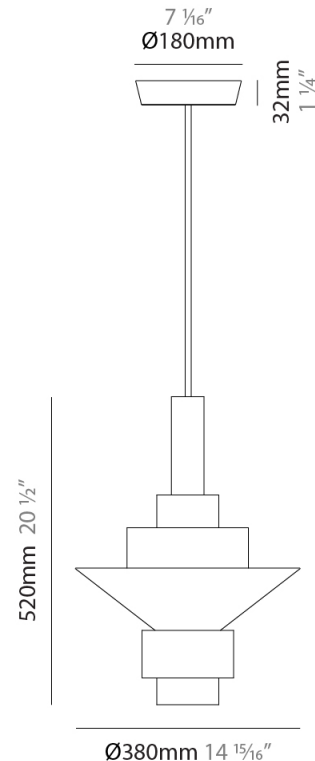

REFLECTIONS SUSPENSION

D51049-

base number   Finish
Options

1. To build a product code in our configurator select the specify button on the base model # product page
2. To build a manual product code on this datasheet choose from the options listed below in blue font and add the suffix to the base model #

GENERAL

Series: Reflections
Partner: Fambuena
Division: Design
Installation: Suspension
Product Type: Pendant
Mounting Location: Ceiling

PHYSICAL

Shape: Abstract
Diameter (mm): 380
Diameter (in): 14 ¹⁵/₁₆
Height (mm): 520
Height (in): 20 ¹/₂
Fixture Finish: [BRA](#) / [PWT](#) / [WHI](#)
Fixture Material: Brass and Natural Ash Wood
Primary Material: Wood
Cable Details: Cable length 2000mm / 79"

ELECTRICAL

Lamp Type: LED
Total Output Wattage (W): 34
Dimming: Non-Dimmable
Driver Included: Yes
Driver Location: Integrated
Driver Type: Constant Current - 120Vac
Driver Class: Class 2
Input Voltage (V): 120 - 277
Constant Current (MA): 500
Upon Request: 0-10Vdc dimming / Phase dimming 120Vac / Non-dimming 120/277Vac

LED

Number of LEDs: 2
Color Temperature (°K): 2700
Nominal Lumen (lm): 3100
CRI: >80 CRI
Lamp Life (hrs): 50000

OPTICAL

RATINGS AND CERTIFICATIONS

Certified By: Certified for North American Standards
IP rating: IP20

PROJECT	_____
TYPE	_____
SPECIFIER	_____
QUANTITY	_____
DATE	_____