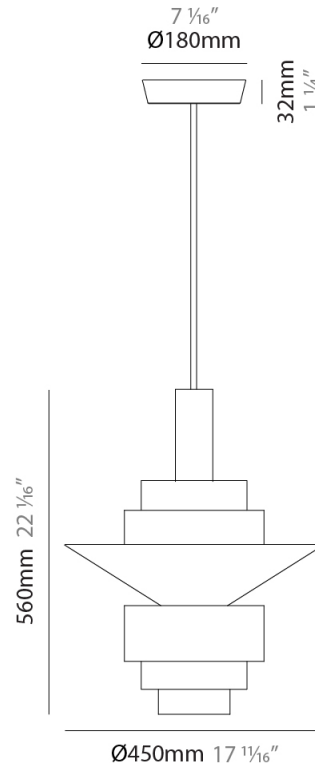

REFLECTIONS SUSPENSION

D51050-

base number   Finish
Options

1. To build a product code in our configurator select the specify button on the base model # product page
2. To build a manual product code on this datasheet choose from the options listed below in blue font and add the suffix to the base model #

GENERAL

Series: Reflections
Brand: Fambuena
Division: Design
Mounting Type: Suspension
Mounting Location: Ceiling
Subcategory: Pendant

PHYSICAL

Shape: Abstract
Diameter (mm): 450
Diameter (in): 17 ¹¹/₁₆
Height (mm): 560
Height (in): 22 ¹/₁₆
Light Distribution: Direct
Fixture Finish: [BRA](#) / [PWT](#) / [WHI](#)
Fixture Material: Brass and Natural Ash Wood
Cable Details: Cable length 2000mm / 79

ELECTRICAL

Lamp Type: LED
Total Output Wattage (W): 34
Dimming: Non-Dimmable
Driver Included: Yes
Driver Location: Integrated
Driver Type: Constant Current - 120Vac
Driver Class: Class 2
Input Voltage (V): 120 - 277
Constant Current (MA): 500
Upon Request: 0-10Vdc dimming / Phase dimming 120Vac / Non-dimming 120/277Vac

LED

Number of LEDs: 2
Color Temperature (°K): 2700
Nominal Lumen (lm): 3100
CRI: >80 CRI
Lamp Life (hrs): 50000

OPTICAL

RATINGS AND CERTIFICATIONS

Certified By: Certified for North American Standards
IP rating: IP20

PROJECT	_____
TYPE	_____
SPECIFIER	_____
QUANTITY	_____
DATE	_____