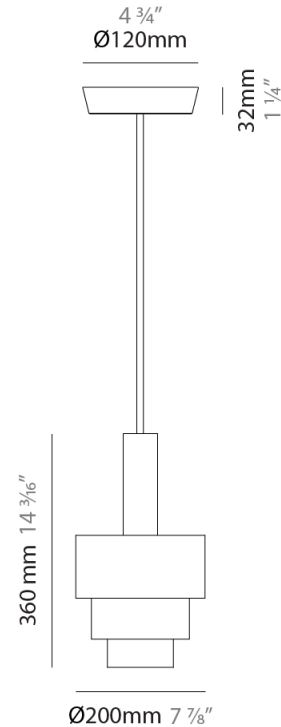

GENERAL

Series: Reflections
 Partner: Fambuena
 Division: Design
 Installation: Suspension
 Product Type: Pendant
 Mounting Location: Ceiling

PHYSICAL

Shape: Abstract
 Diameter (mm): 200
 Diameter (in): 7 7/8
 Height (mm): 330
 Height (in): 13
 Fixture Finish: [BRA](#) / [PWT](#) / [WHI](#)
 Fixture Material: Brass and Natural Ash Wood
 Primary Material: Wood
 Cable Details: Cable length 2000mm / 79"

GENERAL

Series: Reflections
 Partner: Fambuena
 Division: Design
 Installation: Suspension
 Product Type: Pendant
 Mounting Location: Ceiling

PHYSICAL

Shape: Abstract
 Diameter (mm): 200
 Diameter (in): 7 7/8
 Height (mm): 360
 Height (in): 14 3/16
 Fixture Finish: [BRA](#) / [PWT](#) / [WHI](#)
 Fixture Material: Brass and Natural Ash Wood
 Primary Material: Wood
 Cable Details: Cable length 2000mm / 79"

LED

Number of LEDs: 1
 Color Temperature (°K): 2700
 Nominal Lumen (lm): 1550
 CRI: >80 CRI
 Lamp Life (hrs): 50000

OPTICAL

RATINGS AND CERTIFICATIONS

Certified By: Certified for North American Standards
 IP rating: IP20