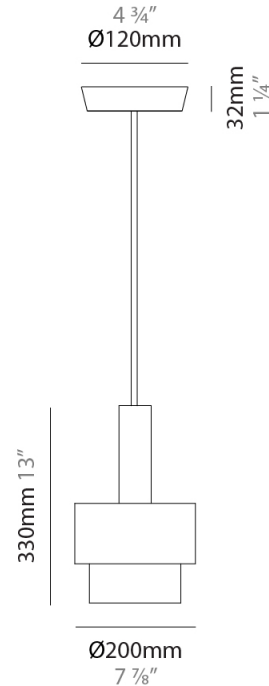

REFLECTIONS SUSPENSION

D51046-

base number   Finish
Options

1. To build a product code in our configurator select the specify button on the base model # product page
2. To build a manual product code on this datasheet choose from the options listed below in blue font and add the suffix to the base model #

GENERAL

Series: Reflections
Partner: Fambuena
Division: Design
Installation: Suspension
Product Type: Pendant
Mounting Location: Ceiling

PHYSICAL

Shape: Abstract
Diameter (mm): 200
Diameter (in): 7 7/8
Height (mm): 330
Height (in): 13
Fixture Finish: [BRA](#) / [PWT](#) / [WHI](#)
Fixture Material: Brass and Natural Ash Wood
Primary Material: Wood
Cable Details: Cable length 2000mm / 79"

ELECTRICAL

Lamp Type: LED
Total Output Wattage (W): 17
Dimming: Non-Dimmable
Driver Included: Yes
Driver Location: Integrated
Driver Type: Constant Current - 120Vac
Driver Class: Class 2
Input Voltage (V): 120 - 277
Constant Current (MA): 500
Upon Request: 0-10Vdc dimming / Phase dimming / Non-dimming
120/277Vac

LED

Number of LEDs: 1
Color Temperature (°K): 2700
Nominal Lumen (lm): 1550
CRI: >80 CRI
Lamp Life (hrs): 50000

OPTICAL

RATINGS AND CERTIFICATIONS

Certified By: Certified for North American Standards
IP rating: IP20

PROJECT	_____
TYPE	_____
SPECIFIER	_____
QUANTITY	_____
DATE	_____