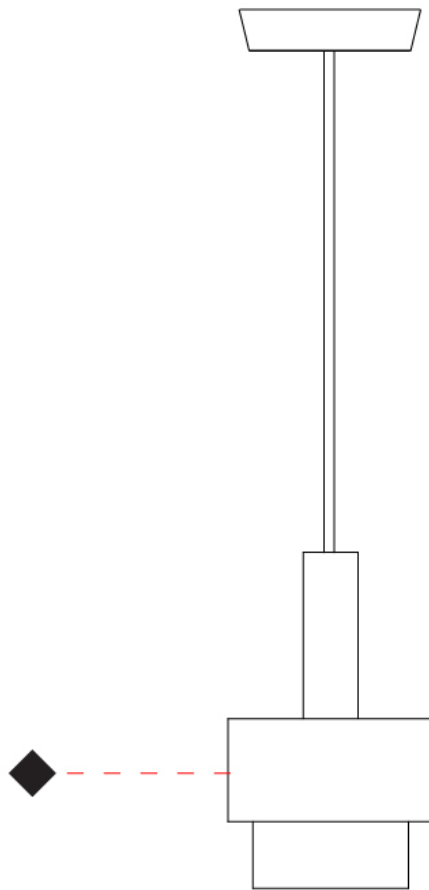

REFLECTIONS SUSPENSION

D51046-

PROJECT

TYPE

SPECIFIER

QUANTITY

DATE

D