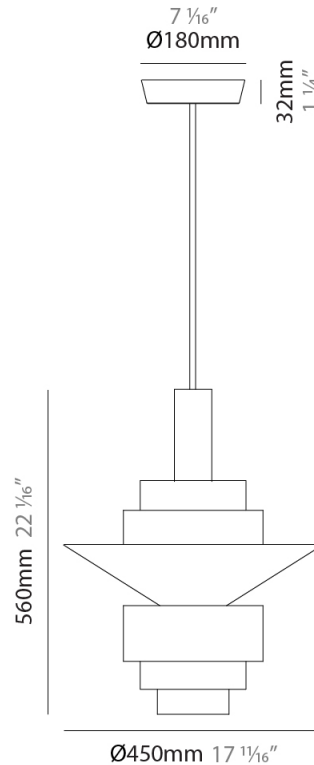

PROJECT	_____
TYPE	_____
SPECIFIER	_____
QUANTITY	_____
DATE	_____

REFLECTIONS SUSPENSION

D51050-

base number   Finish
Options

1. To build a product code in our configurator select the specify button on the base model # product page
2. To build a manual product code on this datasheet choose from the options listed below in blue font and add the suffix to the base model #

GENERAL

Series: Reflections
Brand: Fambuena
Division: Design
Mounting Type: Suspension
Mounting Location: Ceiling
Subcategory: Pendant

PHYSICAL

Shape: Abstract
Diameter (mm): 450
Diameter (in): 17 ¹¹/₁₆
Height (mm): 560
Height (in): 22 ¹/₁₆
Light Distribution: Direct
Fixture Finish: [BRA](#) / [PWT](#) / [WHI](#)
Fixture Material: Brass and Natural Ash Wood
Cable Details: Cable length 2000mm / 79

ELECTRICAL

Lamp Type: LED
Total Output Wattage (W): 34
Dimming: Non-Dimmable
Driver Included: Yes
Driver Location: Integrated
Driver Type: Constant Current - 120Vac
Driver Class: Class 2
Input Voltage (V): 120 - 277
Constant Current (MA): 500
Upon Request: 0-10Vdc dimming / Phase dimming 120Vac / Non-dimming 120/277Vac

LED

Number of LEDs: 2
Color Temperature (°K): 2700
Nominal Lumen (lm): 3100
CRI: >80 CRI
Lamp Life (hrs): 50000

OPTICAL

RATINGS AND CERTIFICATIONS

Certified By: Certified for North American Standards
IP rating: IP20