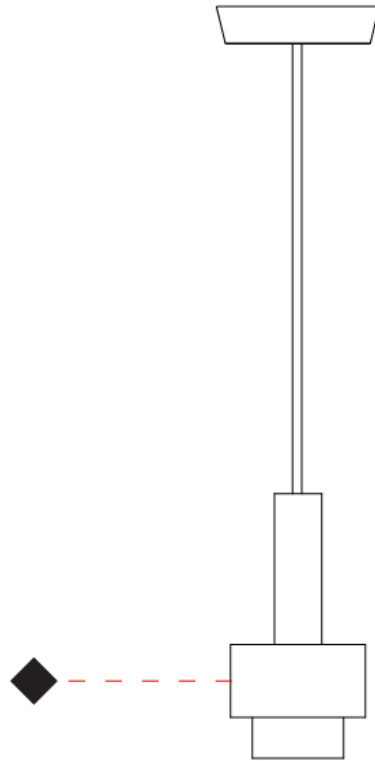

REFLECTIONS SUSPENSION

D51045-

PROJECT

TYPE

SPECIFIER

QUANTITY

DATE

D