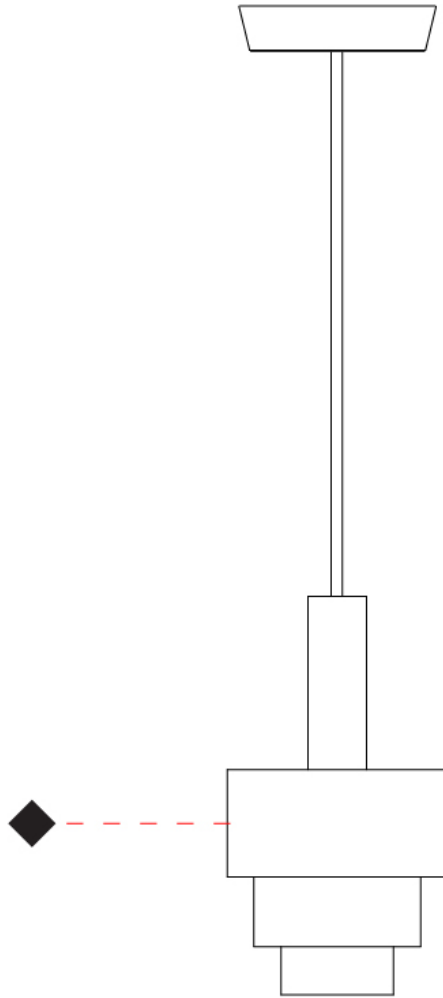

REFLECTIONS SUSPENSION

D51047-

PROJECT

TYPE

SPECIFIER

QUANTITY

DATE

D