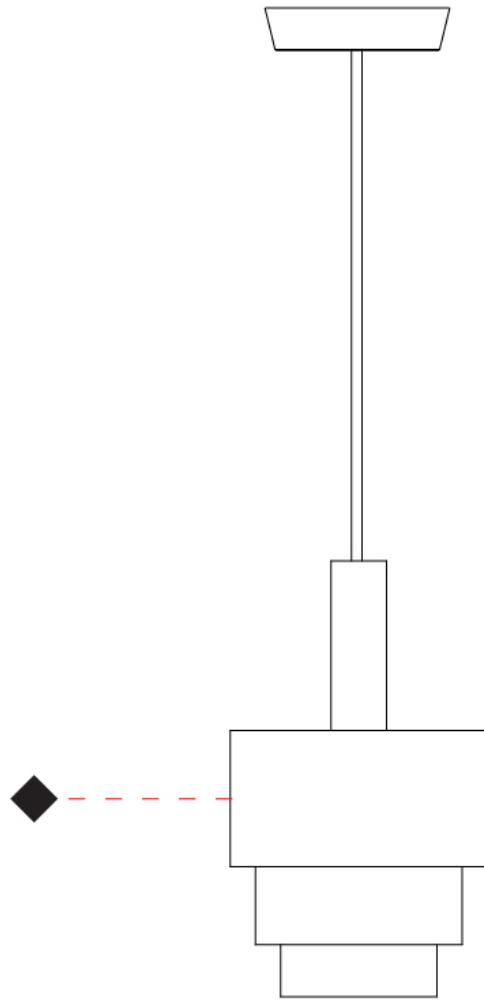

REFLECTIONS SUSPENSION

D51048-

PROJECT _____

TYPE _____

SPECIFIER _____

QUANTITY _____

DATE _____