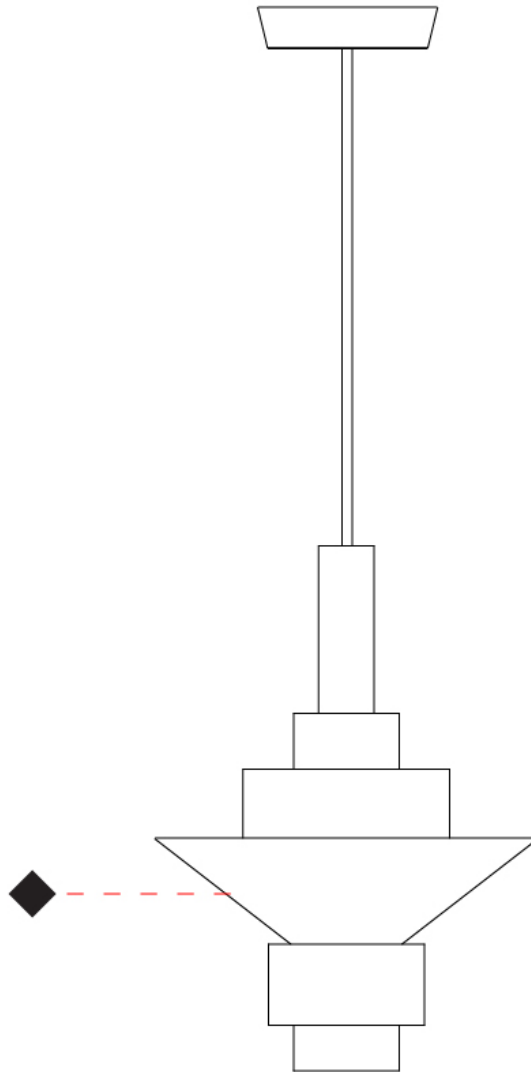

REFLECTIONS SUSPENSION

D51049-

PROJECT

TYPE

SPECIFIER

QUANTITY

DATE

D