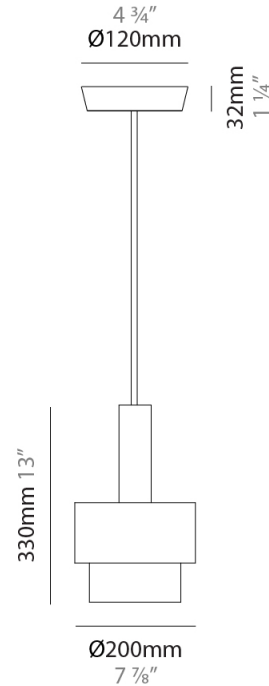

REFLECTIONS SUSPENSION

D51046-

base number   Finish
Options

1. To build a product code in our configurator select the specify button on the base model # product page
2. To build a manual product code on this datasheet choose from the options listed below in blue font and add the suffix to the base model #

GENERAL

Series: Reflections
Partner: Fambuena
Division: Design
Installation: Suspension
Product Type: Pendant
Mounting Location: Ceiling

PHYSICAL

Shape: Abstract
Diameter (mm): 200
Diameter (in): 7 7/8
Height (mm): 330
Height (in): 13
Fixture Finish: [BRA](#) / [PWT](#) / [WHI](#)
Fixture Material: Brass and Natural Ash Wood
Primary Material: Wood
Cable Details: Cable length 2000mm / 79"

ELECTRICAL

Lamp Type: LED
Total Output Wattage (W): 17
Dimming: Non-Dimmable
Driver Included: Yes
Driver Location: Integrated
Driver Type: Constant Current - 120Vac
Driver Class: Class 2
Input Voltage (V): 120 - 277
Constant Current (MA): 500
Upon Request: 0-10Vdc dimming / Phase dimming / Non-dimming 120/277Vac

LED

Number of LEDs: 1
Color Temperature (°K): 2700
Nominal Lumen (lm): 1550
CRI: >80 CRI
Lamp Life (hrs): 50000

OPTICAL

RATINGS AND CERTIFICATIONS

Certified By: Certified for North American Standards
IP rating: IP20

PROJECT	_____
TYPE	_____
SPECIFIER	_____
QUANTITY	_____
DATE	_____