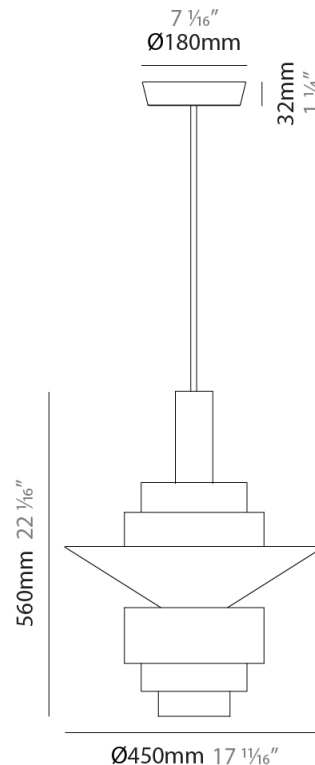

PROJECT	_____
TYPE	_____
SPECIFIER	_____
QUANTITY	_____
DATE	_____

REFLECTIONS SUSPENSION

D51050-

base number   Finish
Options

1. To build a product code in our configurator select the specify button on the base model # product page
2. To build a manual product code on this datasheet choose from the options listed below in blue font and add the suffix to the base model #

GENERAL

Series: Reflections
Partner: Fambuena
Division: Design
Installation: Suspension
Product Type: Pendant
Mounting Location: Ceiling

PHYSICAL

Shape: Abstract
Diameter (mm): 450
Diameter (in): 17 ¹¹/₁₆
Height (mm): 560
Height (in): 22 ¹/₁₆
Fixture Finish: [BRA](#) / [PWT](#) / [WHI](#)
Fixture Material: Brass and Natural Ash Wood
Primary Material: Wood
Cable Details: Cable length 2000mm / 79

ELECTRICAL

Lamp Type: LED
Total Output Wattage (W): 34
Dimming: Non-Dimmable
Driver Included: Yes
Driver Location: Integrated
Driver Type: Constant Current - 120Vac
Driver Class: Class 2
Input Voltage (V): 120 - 277
Constant Current (MA): 500
Upon Request: 0-10Vdc dimming / Phase dimming 120Vac / Non-dimming 120/277Vac

LED

Number of LEDs: 2
Color Temperature (°K): 2700
Nominal Lumen (lm): 3100
CRI: >80 CRI
Lamp Life (hrs): 50000

OPTICAL

RATINGS AND CERTIFICATIONS

Certified By: Certified for North American Standards
IP rating: IP20