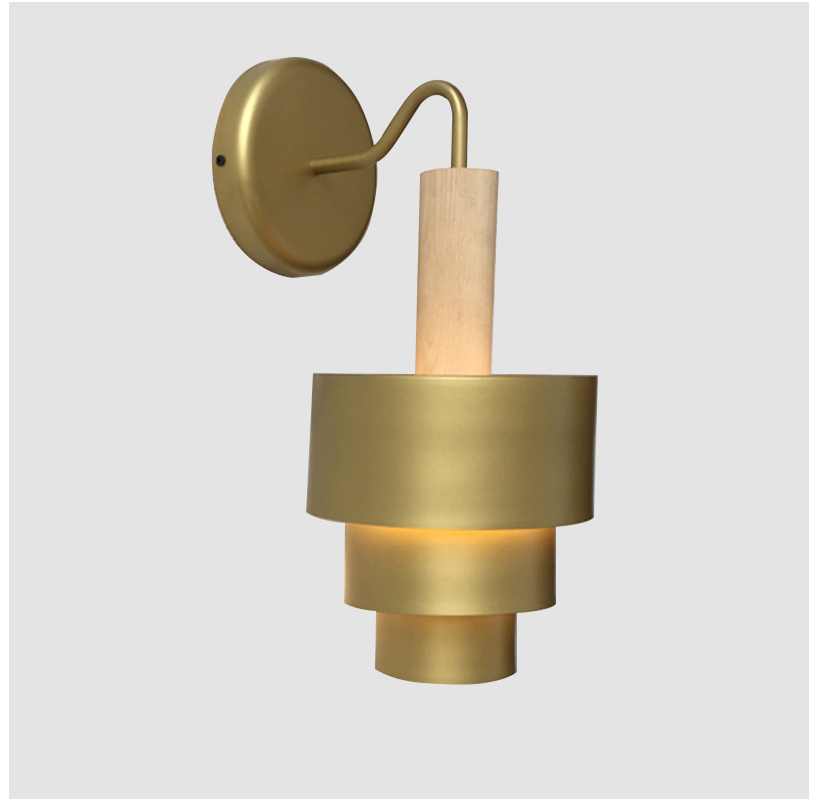

REFLECTIONS SURFACE

D53036-

base number   Finish
Options

PROJECT	_____
TYPE	_____
SPECIFIER	_____
QUANTITY	_____
DATE	_____

1. To build a product code in our configurator select the specify button on the base model # product page
2. To build a manual product code on this datasheet choose from the options listed below in blue font and add the suffix to the base model #

GENERAL

Series: Reflections
Partner: Fambuena
Division: Design
Installation: Surface
Product Type: Wall Surface
Mounting Location: Wall

PHYSICAL

Shape: Abstract
Diameter (mm): 200
Diameter (in): 7 7/8
Height (mm): 360
Depth (mm): 290
Height (in): 14 3/16
Fixture Finish: [BRA / PWT / WHI](#)
Fixture Material: Brass and Natural Ash Wood
Primary Material: Wood

ELECTRICAL

Lamp Type: LED
Input Wattage (W): 12
Dimming: Electronic Low Voltage Dimming
Input Voltage (V): 120Vac Direct Line

LED

Color Temperature (°K): 2700
Max. Delivered Lumen (lm): 1550
CRI: >80 CRI
Lamp Life (hrs): 50000

OPTICAL

RATINGS AND CERTIFICATIONS

Certified By: Certified for North American Standards
IP rating: IP20