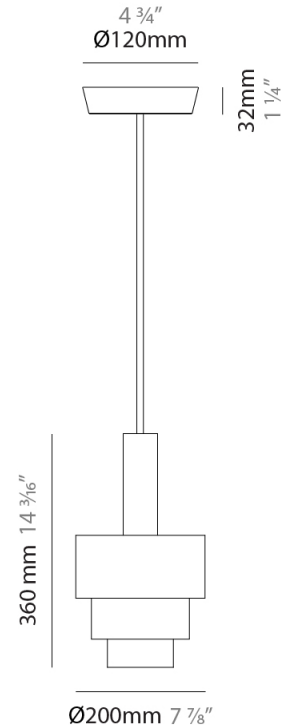

D51047-

base number _____
Finish _____
Options _____

1. To build a product code in our configurator select the specify button on the base model # product page
2. To build a manual product code on this datasheet choose from the options listed below in blue font and add the suffix to the base model #

GENERAL

Series: Reflections _____
Partner: Fambuena _____
Division: Design _____
Installation: Suspension _____
Product Type: Pendant _____
Mounting Location: Ceiling _____

PHYSICAL

Shape: Abstract _____
Diameter (mm): 200 _____
Diameter (in): 7 7/8 _____
Height (mm): 360 _____
Height (in): 14 3/16 _____
Fixture Finish: [BRA](#) / [PWT](#) / [WHI](#) _____
Fixture Material: Brass and Natural Ash Wood _____
Primary Material: Wood _____
Cable Details: Cable length 2000mm / 79" _____

ELECTRICAL

Lamp Type: LED _____
Total Output Wattage (W): 17 _____
Dimming: Non-Dimmable _____
Driver Included: Yes _____
Driver Location: Integrated _____
Driver Type: Constant Current - 120Vac _____
Driver Class: Class 2 _____
Input Voltage (V): 120 - 277 _____
Constant Current (mA): 500 _____
Upon Request: 0-10Vdc dimming / Phase dimming 120Vac / Non-dimming 120/277Vac _____

LED

Number of LEDs: 1 _____
Color Temperature (°K): 2700 _____
Nominal Lumen (lm): 1550 _____
CRI: >80 CRI _____
Lamp Life (hrs): 50000 _____

OPTICAL

RATINGS AND CERTIFICATIONS

Certified By: Certified for North American Standards _____
IP rating: IP20 _____