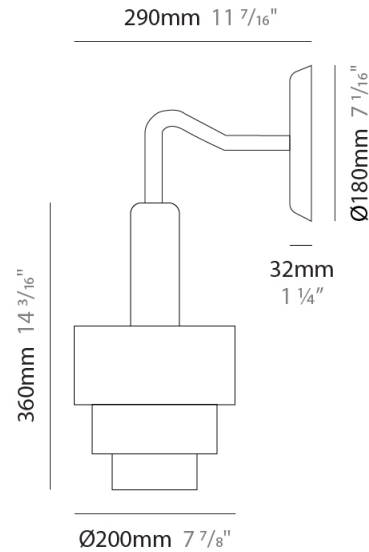

REFLECTIONS SURFACE

D53036-

base number   Finish
Options

PROJECT	_____
TYPE	_____
SPECIFIER	_____
QUANTITY	_____
DATE	_____

1. To build a product code in our configurator select the specify button on the base model # product page
2. To build a manual product code on this datasheet choose from the options listed below in blue font and add the suffix to the base model #

GENERAL

Series: Reflections
Partner: Fambuena
Division: Design
Installation: Surface
Product Type: Wall Surface
Mounting Location: Wall

PHYSICAL

Shape: Abstract
Diameter (mm): 200
Diameter (in): 7 7/8
Height (mm): 360
Depth (mm): 290
Height (in): 14 3/16
Fixture Finish: [BRA / PWT / WHI](#)
Fixture Material: Brass and Natural Ash Wood
Primary Material: Wood

ELECTRICAL

Lamp Type: LED
Input Wattage (W): 12
Dimming: Electronic Low Voltage Dimming
Input Voltage (V): 120Vac Direct Line

LED

Color Temperature (°K): 2700
Max. Delivered Lumen (lm): 1550
CRI: >80 CRI
Lamp Life (hrs): 50000

OPTICAL

RATINGS AND CERTIFICATIONS

Certified By: Certified for North American Standards
IP rating: IP20