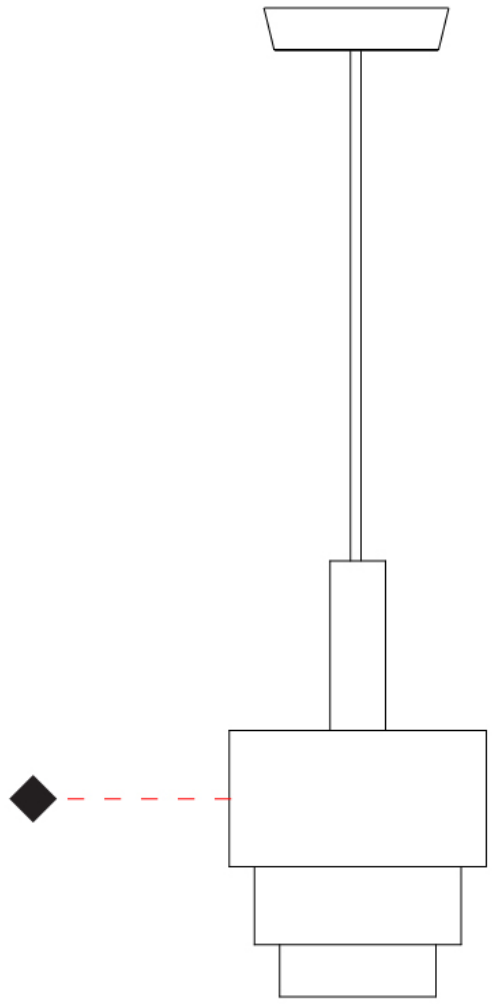

REFLECTIONS SUSPENSION

D51048-

PROJECT
TYPE
SPECIFIER
QUANTITY
DATE