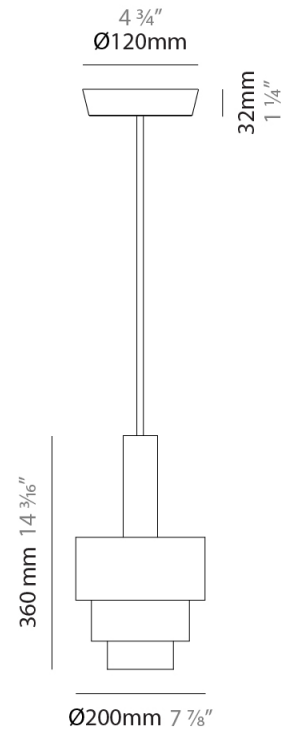

REFLECTIONS SUSPENSION

D51047-

base number   Finish
Options

1. To build a product code in our configurator select the specify button on the base model # product page
2. To build a manual product code on this datasheet choose from the options listed below in blue font and add the suffix to the base model #

GENERAL

Series: Reflections
Partner: Fambuena
Division: Design
Installation: Suspension
Product Type: Pendant
Mounting Location: Ceiling

PHYSICAL

Shape: Abstract
Diameter (mm): 200
Diameter (in): 7 7/8
Height (mm): 360
Height (in): 14 3/16
Fixture Finish: [BRA](#) / [PWT](#) / [WHI](#)
Fixture Material: Brass and Natural Ash Wood
Primary Material: Wood
Cable Details: Cable length 2000mm / 79"

ELECTRICAL

Lamp Type: LED
Total Output Wattage (W): 17
Dimming: Non-Dimmable
Driver Included: Yes
Driver Location: Integrated
Driver Type: Constant Current - 120Vac
Driver Class: Class 2
Input Voltage (V): 120 - 277
Constant Current (mA): 500
Upon Request: 0-10Vdc dimming / Phase dimming 120Vac / Non-dimming 120/277Vac

LED

Number of LEDs: 1
Color Temperature (°K): 2700
Nominal Lumen (lm): 1550
CRI: >80 CRI
Lamp Life (hrs): 50000

OPTICAL

RATINGS AND CERTIFICATIONS

Certified By: Certified for North American Standards
IP rating: IP20