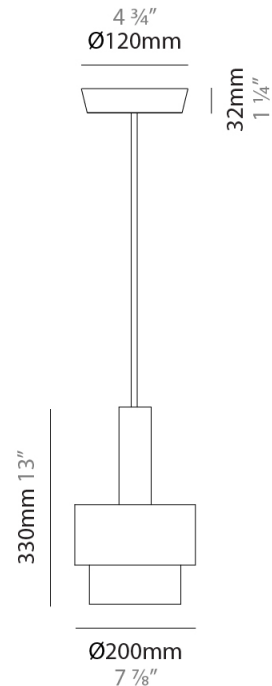

PROJECT
TYPE
SPECIFIER
QUANTITY
DATE

REFLECTIONS SUSPENSION

D51046-

base number   Finish
Options

1. To build a product code in our configurator select the specify button on the base model # product page
2. To build a manual product code on this datasheet choose from the options listed below in blue font and add the suffix to the base model #

GENERAL

Series: Reflections
Partner: Fambuena
Division: Design
Installation: Suspension
Product Type: Pendant
Mounting Location: Ceiling

PHYSICAL

Shape: Abstract
Diameter (mm): 200
Diameter (in): 7 7/8
Height (mm): 330
Height (in): 13
Fixture Finish: [BRA](#) / [PWT](#) / [WHI](#)
Fixture Material: Brass and Natural Ash Wood
Primary Material: Wood
Cable Details: Cable length 2000mm / 79"

ELECTRICAL

Lamp Type: LED
Total Output Wattage (W): 17
Dimming: Non-Dimmable
Driver Included: Yes
Driver Location: Integrated
Driver Type: Constant Current - 120Vac
Driver Class: Class 2
Input Voltage (V): 120 - 277
Constant Current (MA): 500
Upon Request: 0-10Vdc dimming / Phase dimming / Non-dimming
120/277Vac

LED

Number of LEDs: 1
Color Temperature (°K): 2700
Nominal Lumen (lm): 1550
CRI: >80 CRI
Lamp Life (hrs): 50000

OPTICAL

RATINGS AND CERTIFICATIONS

Certified By: Certified for North American Standards
IP rating: IP20