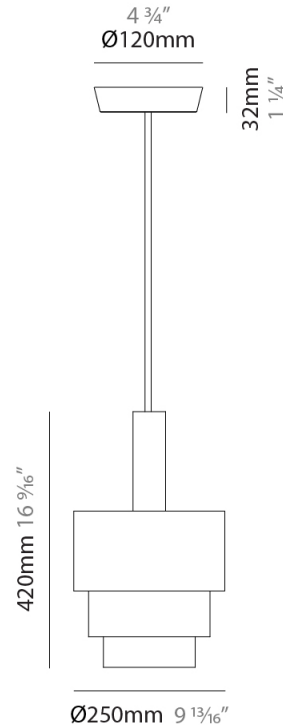

REFLECTIONS SUSPENSION

D51048-

base number   Finish
Options

1. To build a product code in our configurator select the specify button on the base model # product page
2. To build a manual product code on this datasheet choose from the options listed below in blue font and add the suffix to the base model #

GENERAL

Series: Reflections
Partner: Fambuena
Division: Design
Installation: Suspension
Product Type: Pendant
Mounting Location: Ceiling

PHYSICAL

Shape: Abstract
Diameter (mm): 250
Diameter (in): 9 ¹³/₁₆
Height (mm): 420
Height (in): 16 ⁹/₁₆
Fixture Finish: [BRA](#) / [PWT](#) / [WHI](#)
Fixture Material: Brass and Natural Ash Wood
Primary Material: Wood
Cable Details: Cable length 2000mm / 79"

ELECTRICAL

Lamp Type: LED
Total Output Wattage (W): 17
Dimming: Non-Dimmable
Driver Included: Yes
Driver Location: Integrated
Driver Type: Constant Current - 120Vac
Driver Class: Class 2
Input Voltage (V): 120 - 277
Constant Current (mA): 500
Upon Request: 0-10Vdc dimming / Phase dimming 120Vac / Non-dimming 120/277Vac

LED

Color Temperature (°K): 2700
Nominal Lumen (lm): 1550
CRI: >80 CRI
Lamp Life (hrs): 50000

OPTICAL

RATINGS AND CERTIFICATIONS

Certified By: Certified for North American Standards
IP rating: IP20

PROJECT	_____
TYPE	_____
SPECIFIER	_____
QUANTITY	_____
DATE	_____