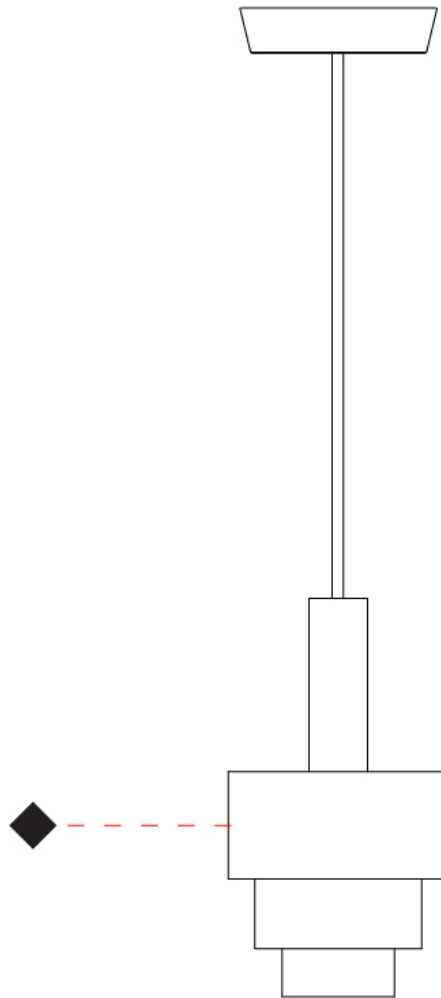

REFLECTIONS SUSPENSION

D51047-

PROJECT

TYPE

SPECIFIER

QUANTITY

DATE

D