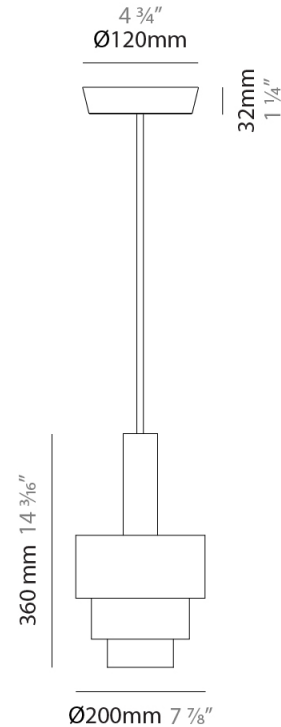

REFLECTIONS SUSPENSION

D51047-

base number   Finish
Options

1. To build a product code in our configurator select the specify button on the base model # product page
2. To build a manual product code on this datasheet choose from the options listed below in blue font and add the suffix to the base model #

GENERAL

Series: Reflections _____
Brand: Fambuena _____
Division: Design _____
Mounting Type: Suspension _____
Mounting Location: Ceiling _____
Subcategory: Pendant _____

PHYSICAL

Shape: Abstract _____
Diameter (mm): 200 _____
Diameter (in): 7 7/8 _____
Height (mm): 360 _____
Height (in): 14 3/16 _____
Light Distribution: Direct _____
Fixture Finish: [BRA](#) / [PWT](#) / [WHI](#) _____
Fixture Material: Brass and Natural Ash Wood _____
Cable Details: Cable length 2000mm / 79" _____

ELECTRICAL

Lamp Type: LED _____
Total Output Wattage (W): 17 _____
Dimming: Non-Dimmable _____
Driver Included: Yes _____
Driver Location: Integrated _____
Driver Type: Constant Current - 120Vac _____
Driver Class: Class 2 _____
Input Voltage (V): 120 - 277 _____
Constant Current (mA): 500 _____
Upon Request: 0-10Vdc dimming / Phase dimming 120Vac / Non-dimming 120/277Vac _____

LED

Number of LEDs: 1 _____
Color Temperature (°K): 2700 _____
Nominal Lumen (lm): 1550 _____
CRI: >80 CRI _____
Lamp Life (hrs): 50000 _____

OPTICAL

RATINGS AND CERTIFICATIONS

Certified By: Certified for North American Standards _____
IP rating: IP20 _____