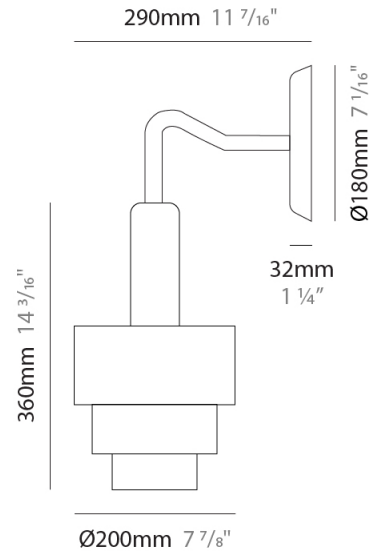

REFLECTIONS SURFACE

D53036-

base number   Finish
Options

1. To build a product code in our configurator select the specify button on the base model # product page
2. To build a manual product code on this datasheet choose from the options listed below in blue font and add the suffix to the base model #

GENERAL

Series: Reflections
Brand: Fambuena
Division: Design
Mounting Type: Surface
Mounting Location: Wall
Subcategory: Ambient

PHYSICAL

Shape: Abstract
Diameter (mm): 200
Diameter (in): 7 7/8
Height (mm): 360
Depth (mm): 290
Height (in): 14 3/16
Light Distribution: Direct
Fixture Finish: [BRA / PWT / WHI](#)
Fixture Material: Brass and Natural Ash Wood

ELECTRICAL

Lamp Type: LED
Input Wattage (W): 12
Dimming: Electronic Low Voltage Dimming
Input Voltage (V): 120Vac Direct Line

LED

Color Temperature (°K): 2700
Max. Delivered Lumen (lm): 1550
CRI: >80 CRI
Lamp Life (hrs): 50000

OPTICAL

RATINGS AND CERTIFICATIONS

Certified By: Certified for North American Standards
IP rating: IP20

PROJECT
TYPE
SPECIFIER
QUANTITY
DATE