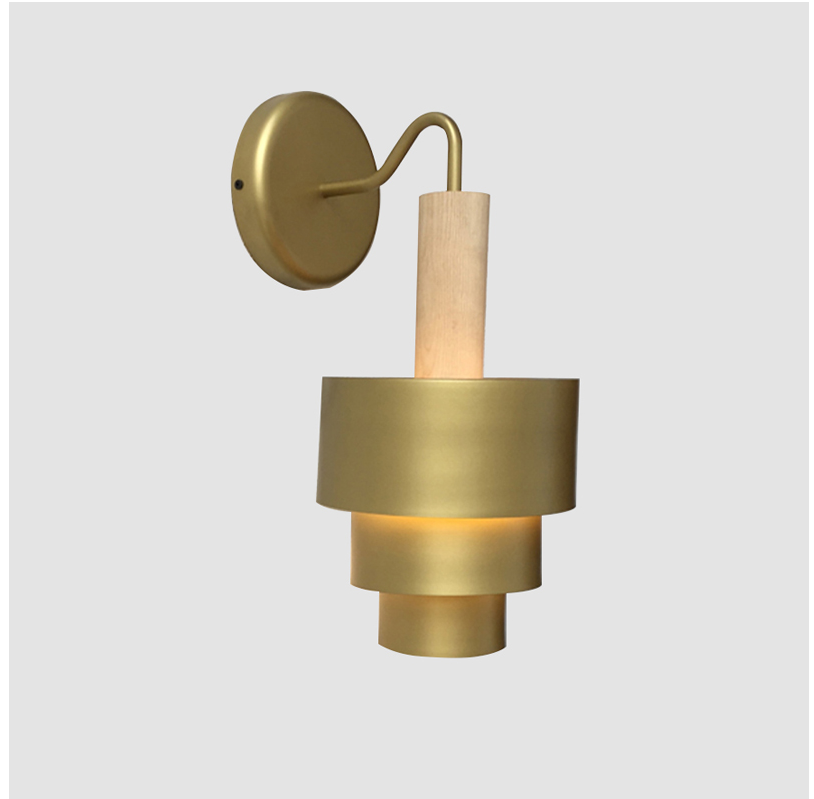

REFLECTIONS SURFACE

D53036-

base number   Finish
Options

1. To build a product code in our configurator select the specify button on the base model # product page
2. To build a manual product code on this datasheet choose from the options listed below in blue font and add the suffix to the base model #

GENERAL

Series: Reflections
Brand: Fambuena
Division: Design
Mounting Type: Surface
Mounting Location: Wall
Subcategory: Ambient

PHYSICAL

Shape: Abstract
Diameter (mm): 200
Diameter (in): 7 7/8
Height (mm): 360
Depth (mm): 290
Height (in): 14 3/16
Light Distribution: Direct
Fixture Finish: [BRA / PWT / WHI](#)
Fixture Material: Brass and Natural Ash Wood

ELECTRICAL

Lamp Type: LED
Input Wattage (W): 12
Dimming: Electronic Low Voltage Dimming
Input Voltage (V): 120Vac Direct Line

LED

Color Temperature (°K): 2700
Max. Delivered Lumen (lm): 1550
CRI: >80 CRI
Lamp Life (hrs): 50000

OPTICAL

RATINGS AND CERTIFICATIONS

Certified By: Certified for North American Standards
IP rating: IP20

PROJECT
TYPE
SPECIFIER
QUANTITY
DATE