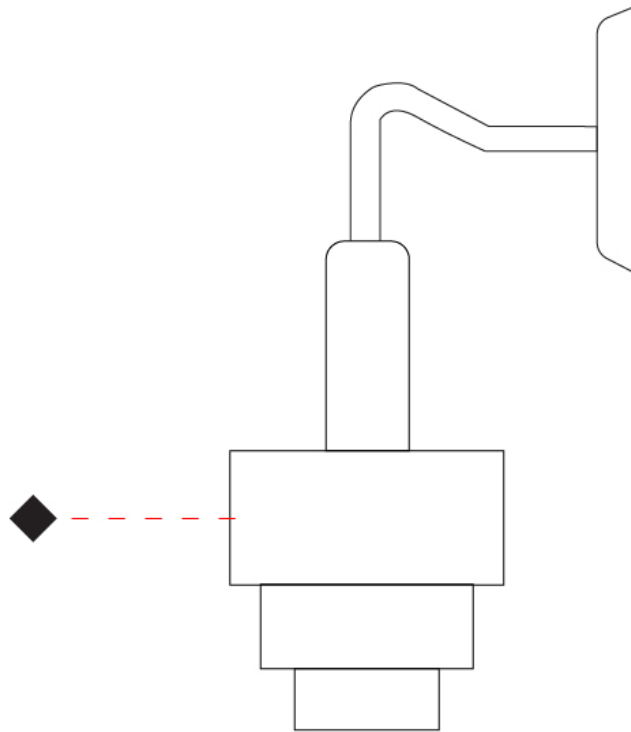

D53036-

PROJECT

TYPE

SPECIFIER

QUANTITY

DATE

D