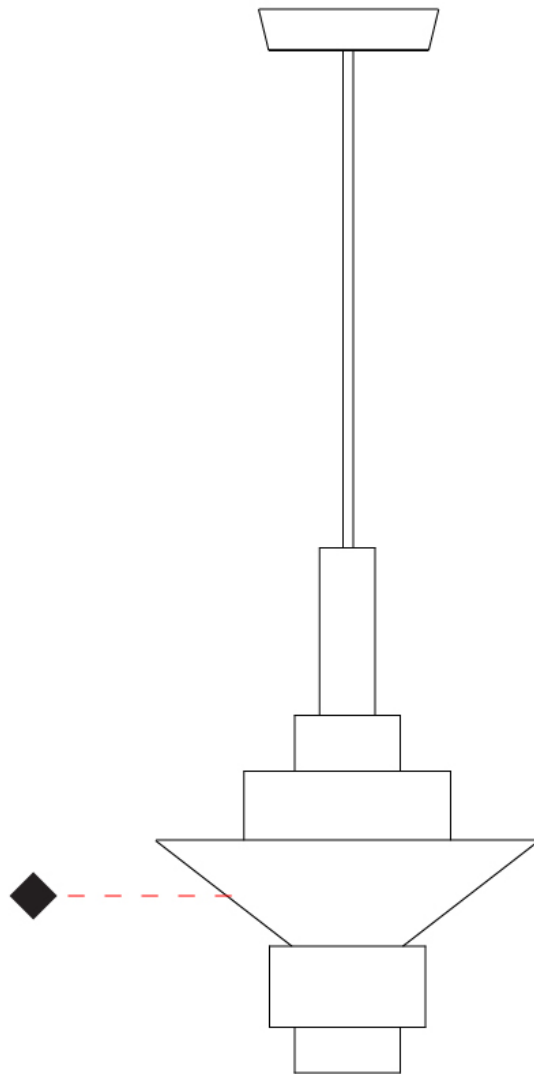

REFLECTIONS SUSPENSION

D51049-

PROJECT	_____
TYPE	_____
SPECIFIER	_____
QUANTITY	_____
DATE	_____

D