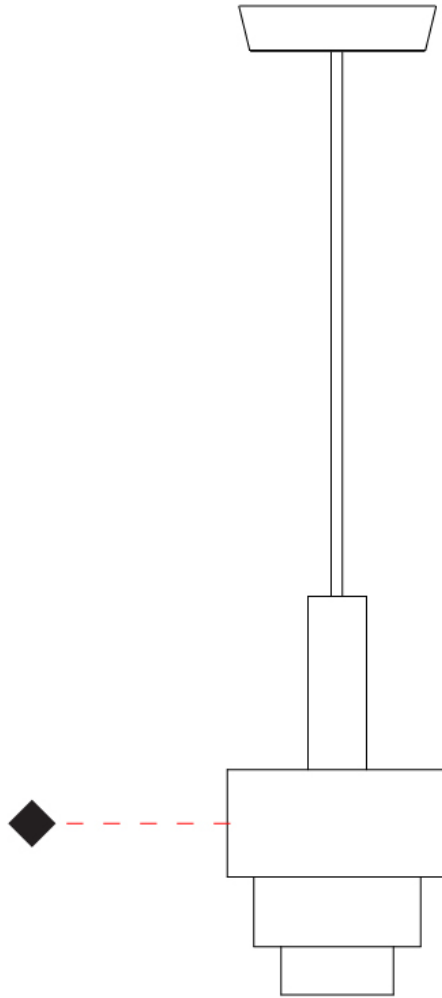

REFLECTIONS SUSPENSION

D51047-

PROJECT

TYPE

SPECIFIER

QUANTITY

DATE

D