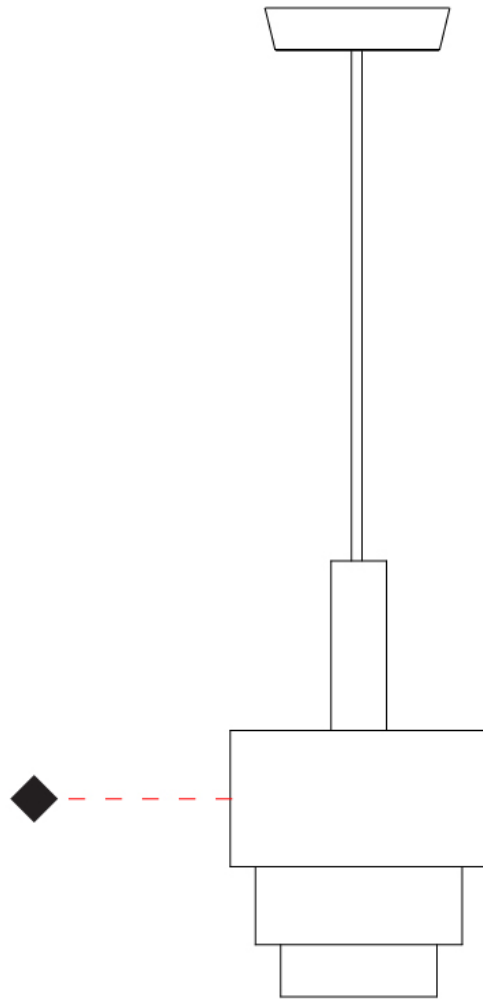

REFLECTIONS SUSPENSION

D51048-

PROJECT _____

TYPE _____

SPECIFIER _____

QUANTITY _____

DATE _____