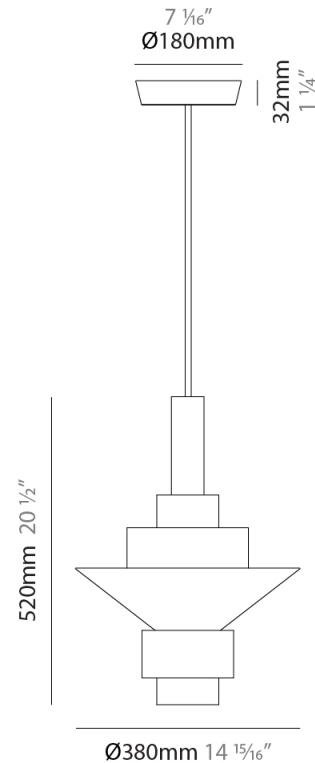

PROJECT	_____
TYPE	_____
SPECIFIER	_____
QUANTITY	_____
DATE	_____

REFLECTIONS SUSPENSION

D51049-

base number   Finish
Options

1. To build a product code in our configurator select the specify button on the base model # product page
2. To build a manual product code on this datasheet choose from the options listed below in blue font and add the suffix to the base model #

GENERAL

Series: Reflections
Partner: Fambuena
Division: Design
Installation: Suspension
Product Type: Pendant
Mounting Location: Ceiling

PHYSICAL

Shape: Abstract
Diameter (mm): 380
Diameter (in): 14 ¹⁵/₁₆
Height (mm): 520
Height (in): 20 ¹/₂
Fixture Finish: [BRA](#) / [PWT](#) / [WHI](#)
Fixture Material: Brass and Natural Ash Wood
Primary Material: Wood
Cable Details: Cable length 2000mm / 79"

ELECTRICAL

Lamp Type: LED
Total Output Wattage (W): 34
Dimming: Non-Dimmable
Driver Included: Yes
Driver Location: Integrated
Driver Type: Constant Current - 120Vac
Driver Class: Class 2
Input Voltage (V): 120 - 277
Constant Current (MA): 500
Upon Request: 0-10Vdc dimming / Phase dimming 120Vac / Non-dimming 120/277Vac

LED

Number of LEDs: 2
Color Temperature (°K): 2700
Nominal Lumen (lm): 3100
CRI: >80 CRI
Lamp Life (hrs): 50000

OPTICAL

RATINGS AND CERTIFICATIONS

Certified By: Certified for North American Standards
IP rating: IP20