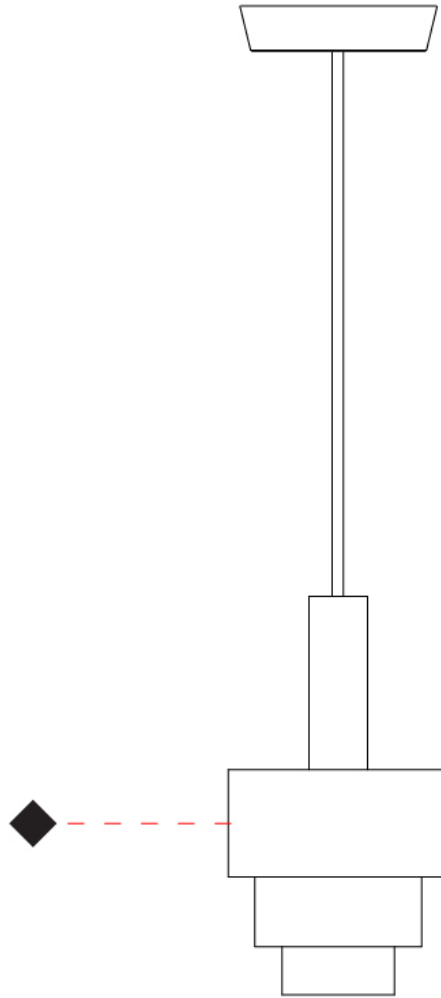

REFLECTIONS SUSPENSION

D51047-

PROJECT _____

TYPE _____

SPECIFIER _____

QUANTITY _____

DATE _____