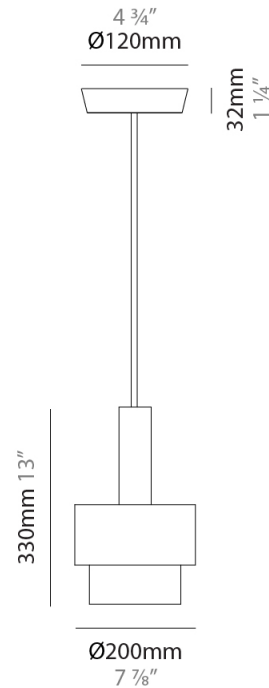

REFLECTIONS SUSPENSION

D51046-

base number   Finish
Options

1. To build a product code in our configurator select the specify button on the base model # product page
2. To build a manual product code on this datasheet choose from the options listed below in blue font and add the suffix to the base model #

GENERAL

Series: Reflections
Partner: Fambuena
Division: Design
Installation: Suspension
Product Type: Pendant
Mounting Location: Ceiling

PHYSICAL

Shape: Abstract
Diameter (mm): 200
Diameter (in): 7 7/8
Height (mm): 330
Height (in): 13
Fixture Finish: [BRA](#) / [PWT](#) / [WHI](#)
Fixture Material: Brass and Natural Ash Wood
Primary Material: Wood
Cable Details: Cable length 2000mm / 79"

ELECTRICAL

Lamp Type: LED
Total Output Wattage (W): 17
Dimming: Non-Dimmable
Driver Included: Yes
Driver Location: Integrated
Driver Type: Constant Current - 120Vac
Driver Class: Class 2
Input Voltage (V): 120 - 277
Constant Current (MA): 500
Upon Request: 0-10Vdc dimming / Phase dimming / Non-dimming
120/277Vac

LED

Number of LEDs: 1
Color Temperature (°K): 2700
Nominal Lumen (lm): 1550
CRI: >80 CRI
Lamp Life (hrs): 50000

OPTICAL

RATINGS AND CERTIFICATIONS

Certified By: Certified for North American Standards
IP rating: IP20

PROJECT
TYPE
SPECIFIER
QUANTITY
DATE